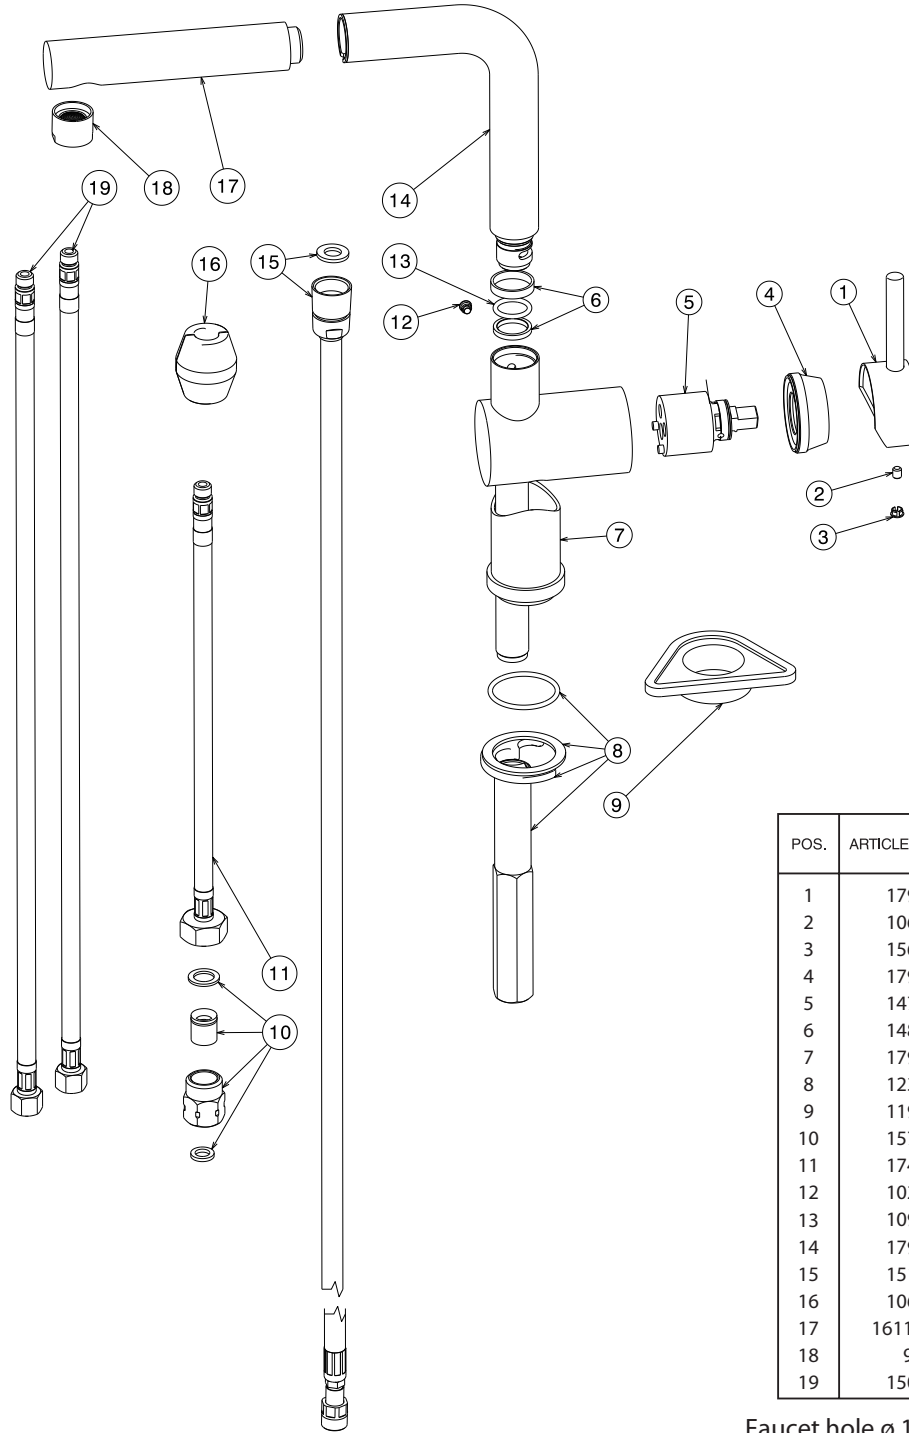

FEATURES

- AB1953 compliant
- Single function stream only pull-out
- Solid brass body
- Ceramic disc cartridges
- Color coded hot & cold supply lines
- Durable spiral flexible pull-out spray hose
- Maximum 2.2 GPM flow rate
- Installation in a 1-3/8" hole

JOB INFORMATION

Job Name: _____

Contact: _____

Date Specified: _____

Specifier: _____

Contractor: _____

Model 44199 shown

NOMINAL DIMENSIONS

REACH	SPOUT HEIGHT	FAUCET HEIGHT
8-5/8"	9-13/16"	11-1/8"

BLANCO AMERICA
800.451.5782
www.blancoamerica.com

POS.	ARTICLE CODE N.
1	17920
2	10698
3	15652
4	17925
5	14720
6	14801
7	17917
8	12387
9	11953
10	15752
11	17453
12	10235
13	10951
14	17922
15	15102
16	10618
17	16113BC
18	92
19	15007

Faucet hole ø 1-3/8"