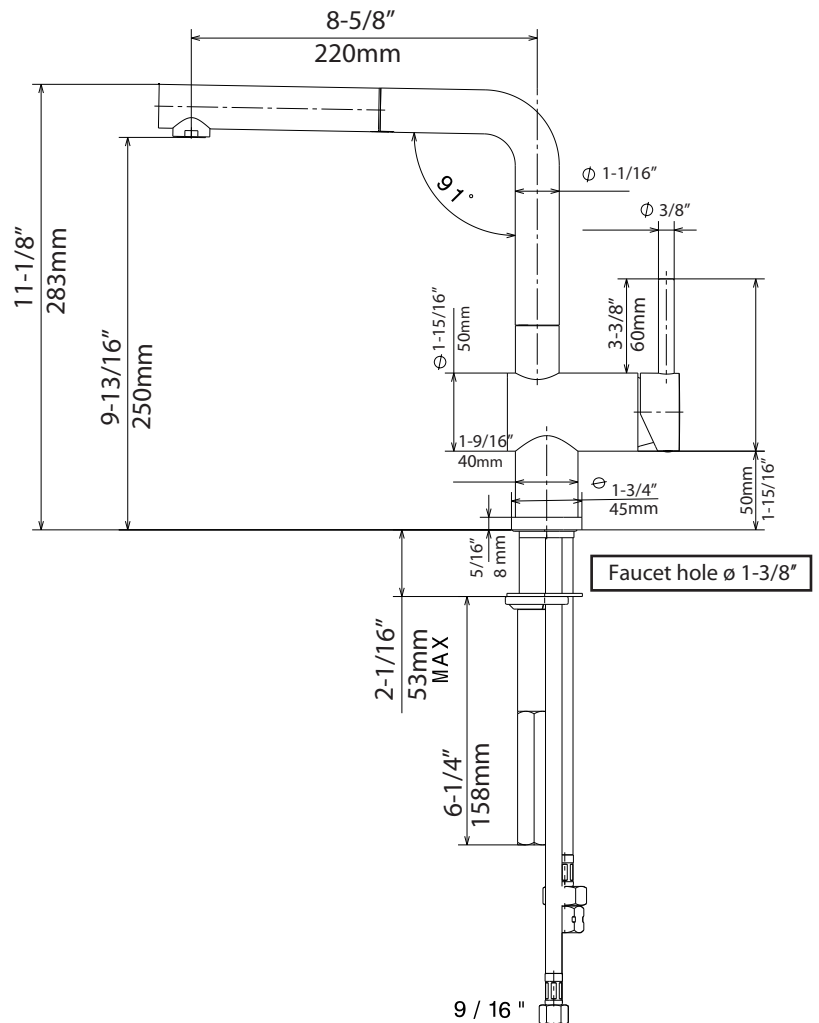

FEATURES

- AB1953 compliant
- Single function stream only pull-out
- Solid brass body
- Ceramic disc cartridges
- Color coded hot & cold supply lines
- Durable spiral flexible pull-out spray hose
- Maximum 2.2 GPM flow rate
- Installation in a 1-3/8" hole

JOB INFORMATION

Job Name: _____

Contact: _____

Date Specified: _____

Specifier: _____

Contractor: _____

Model 44199 shown

NOMINAL DIMENSIONS

REACH	SPOUT HEIGHT	FAUCET HEIGHT
8-5/8"	9-13/16"	11-1/8"

BLANCO AMERICA
800.451.5782
www.blancoamerica.com

POS.	ARTICLE CODE N.
1	17920
2	10698
3	15652
4	17925
5	14720
6	14801
7	17917
8	12387
9	11953
10	15752
11	17453
12	10235
13	10951
14	17922
15	15102
16	10618
17	16113BC
18	92
19	15007

Faucet hole ø 1-3/8"