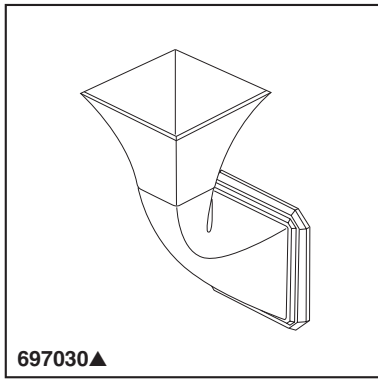

BRIZO®

ACCESSORIES

- Virage™ Bath Collection
- Single Light Sconce

697030▲

Submitted Model No.: _____

Specific Features: _____

▲ Designate proper finish suffix

STANDARD SPECIFICATIONS:

- Mounting hardware and mounting instructions included with product.
- Glass dome is satin etched.
- UL approved up to 60 watts.
- Uses C7 60 watt max. bulb.
- Mounts on standard electrical box.

WARRANTY