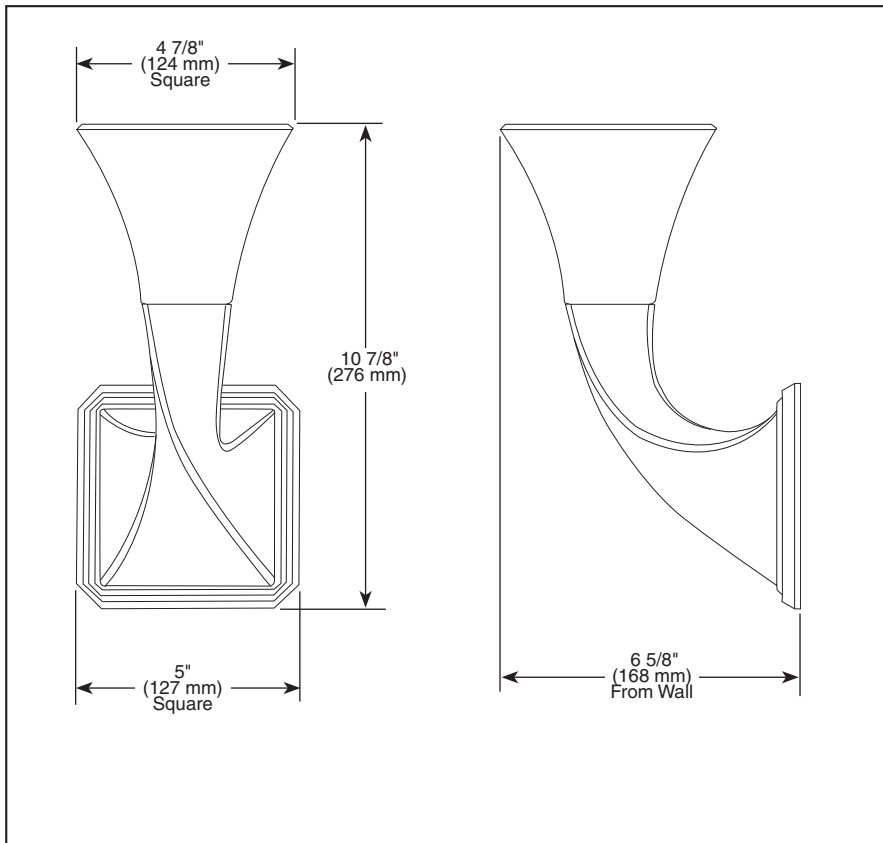

BRIZO®

ACCESSORIES

- Virage™ Bath Collection
- Single Light Sconce

697030▲

Submitted Model No.: _____

Specific Features: _____

▲ Designate proper finish suffix

STANDARD SPECIFICATIONS:

- Mounting hardware and mounting instructions included with product.
- Glass dome is satin etched.
- UL approved up to 60 watts.
- Uses C7 60 watt max. bulb.
- Mounts on standard electrical box.

WARRANTY