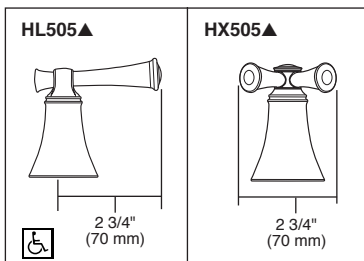

▲ Designate Proper Finish Suffix

BRIZO®

MINI-WIDESPREAD LAVATORY FAUCETS

- Baliza® Bath Collection
- Two Handle Deck Mount
- 3 Hole Sink Applications
- 4" Mini-Widespread

STANDARD SPECIFICATIONS:

- Two handle lavatory faucet for concealed mounting on 3 hole applications.
- 4" (102 mm) mini-widespread.
- 5 1/16" (129 mm) long, 6 1/4 (159 mm) high rigid spout.
- LHP - Less Handle Program. See handle options blow.
- Control mechanism shall be of the rotating ceramic cylinder type with 90° (1/4 turn) rotation.
- Metal drain with pop-up type fitting with plated flange and stopper.
- Accomodates up to 1 1/2" deck thickness.
- Max. 1.50 gpm @ 60 psi, 5.7 L/min @ 414 kPa

WARRANTY

- Lifetime limited warranty on parts (other than electronic parts and batteries) and finishes; or, for commercial users, for 5 years from date of purchase.
- 5 year limited warranty on electronic parts (other than batteries); or, for commercial users, for 1 year from the date of purchase. No warranty is provided on batteries.

COMPLIES WITH:

- ASME A112.18.1 / CSA B125.1
- ASME A112.18.2 / CSA B125.2
- Indicates compliance to ICC/ANSI A117.1
- EPA WaterSense
- Verified compliant with .25% weighted average Pb content regulations.