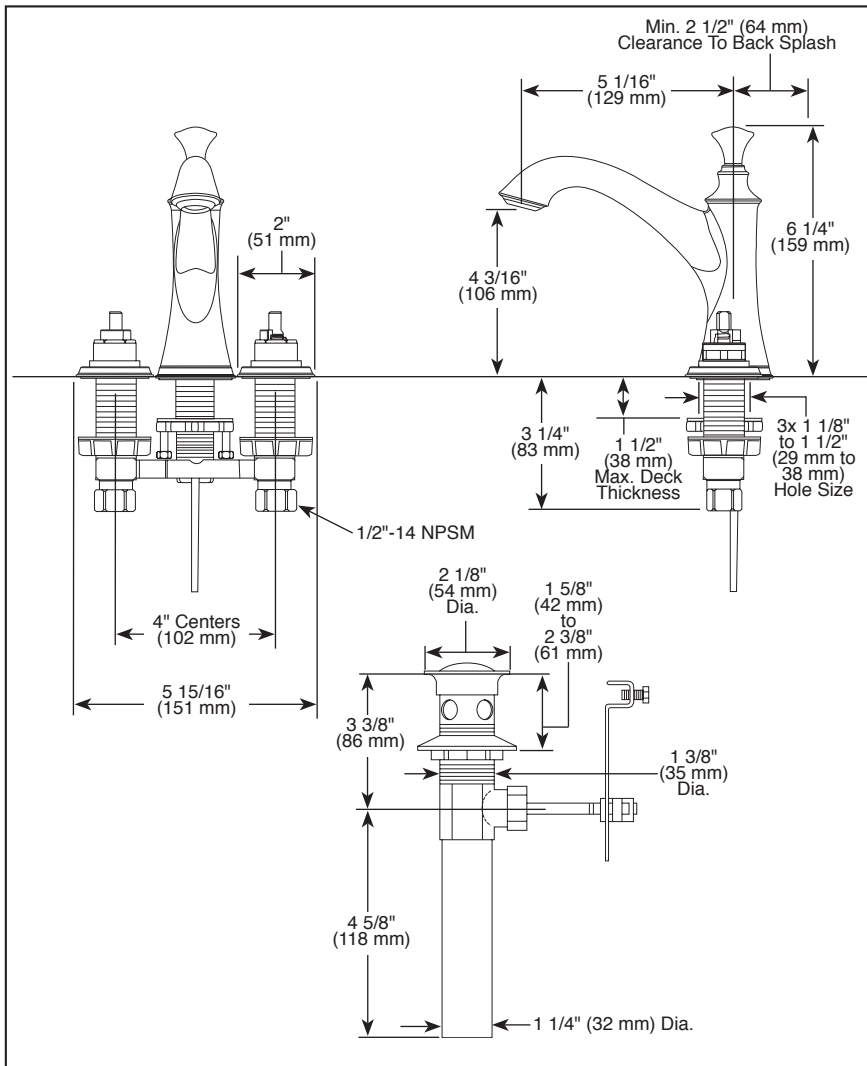

65505LF-▲LHP

Submitted Model No.: \_\_\_\_\_

Specific Features: \_\_\_\_\_

▲ Designate Proper Finish Suffix

## MINI-WIDESPREAD LAVATORY FAUCETS

- Baliza® Bath Collection
- Two Handle Deck Mount
- 3 Hole Sink Applications
- 4" Mini-Widespread

### STANDARD SPECIFICATIONS:

- Two handle lavatory faucet for concealed mounting on 3 hole applications.
- 4" (102 mm) mini-widespread.
- 5 1/16" (129 mm) long, 6 1/4 (159 mm) high rigid spout.
- LHP - Less Handle Program. See handle options blow.
- Control mechanism shall be of the rotating ceramic cylinder type with 90° (1/4 turn) rotation.
- Metal drain with pop-up type fitting with plated flange and stopper.
- Accomodates up to 1 1/2" deck thickness.
- Max. 1.50 gpm @ 60 psi, 5.7 L/min @ 414 kPa