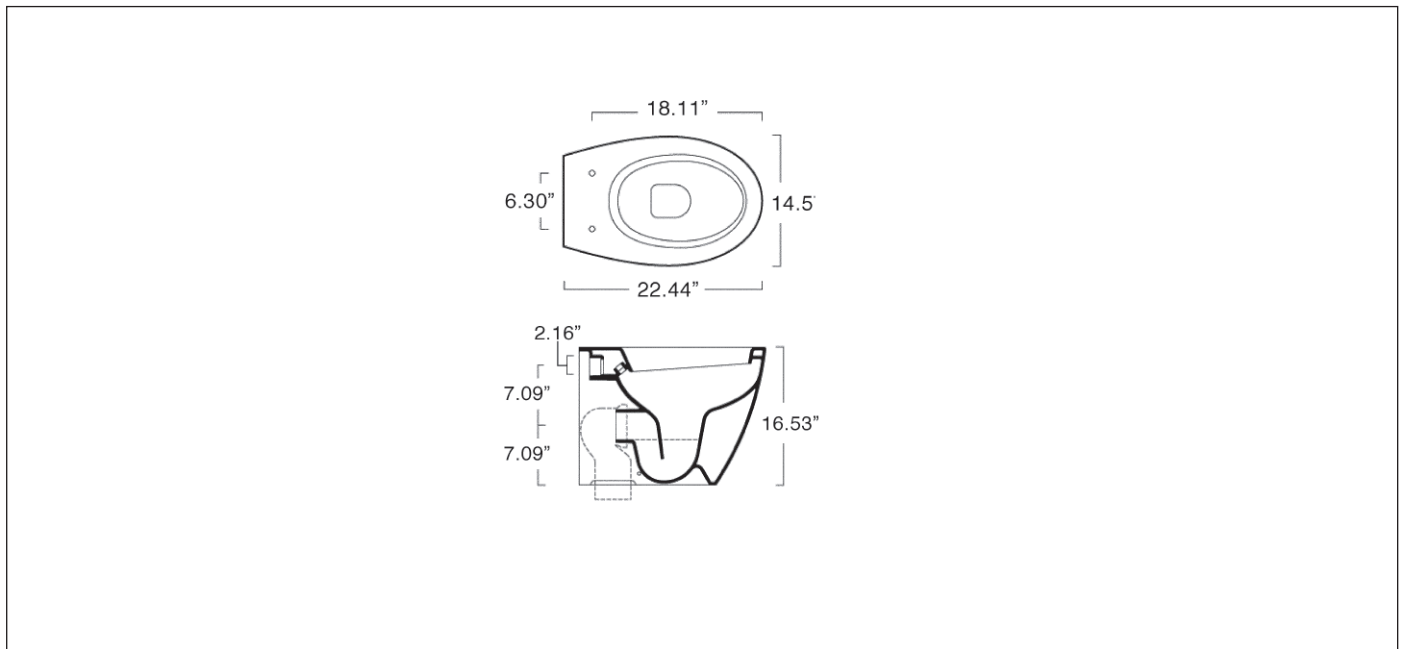

- Toilet seat (sold separately) See options below.

RECOMMENDED

- Gerberit In-Wall Carrier #111.728.00.1 (2 x 4)
#111.335.00.5 (2 x 6)

OPTIONS

- 5V57STF Soft-close Resin Seat

SIZE: W14.57" x L22.44" x H16.53"

SHIP WEIGHT: 37.5 lbs.

To Be Specified:

	Model No.	Color
<input type="checkbox"/>	1VP5700	White

VELIS