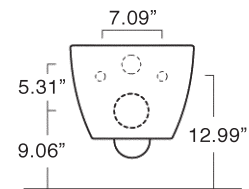

- Toilet seat (sold separately) See options below.

**RECOMMENDED**

- Gerberit In-Wall Carrier #111.728.00.1 (2 x 4)  
#111.335.00.5 (2 x 6)

**OPTIONS**

- 5SSSTF00 Soft-close Resin Seat (white)
- 5SSSTFNE Soft-close Resin Seat (black)

**SIZE:** W14.17" x L21.65" x H16.5"

**SHIP WEIGHT:** 42 lbs.

**To Be Specified:**

	Model No.	Color
<input type="checkbox"/>	1VSCR00	White

CANOVA ROYAL