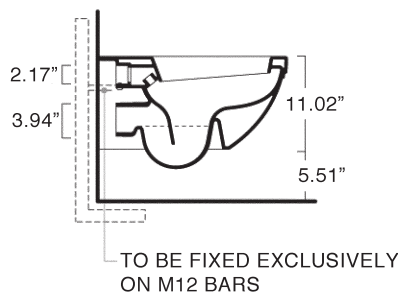

- Toilet seat (sold separately) See options below.

**RECOMMENDED**

- Gerberit In-Wall Carrier #111.728.00.1 (2 x 4)  
#111.335.00.5 (2 x 6)

**OPTIONS**

- 5SSSTF00 Soft-close Resin Seat (white)
- 5SSSTFNE Soft-close Resin Seat (black)

**SIZE:** W14.17" x L21.65" x H16.5"

**SHIP WEIGHT:** 42 lbs.

**To Be Specified:**

	Model No.	Color
<input type="checkbox"/>	1VSCR00	White

CANOVA ROYAL