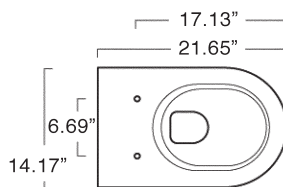

- Toilet seat (sold separately) See options below.

**RECOMMENDED**

- Gerberit In-Wall Carrier #111.728.00.1 (2 x 4)  
#111.335.00.5 (2 x 6)

**OPTIONS**

- 5SSSTF00 Soft-close Resin Seat (white)
- 5SSSTFNE Soft-close Resin Seat (black)

**SIZE:** W14.17" x L21.65" x H16.5"

**SHIP WEIGHT:** 42 lbs.

**To Be Specified:**

	Model No.	Color
<input type="checkbox"/>	1VSCR00	White

CANOVA ROYAL