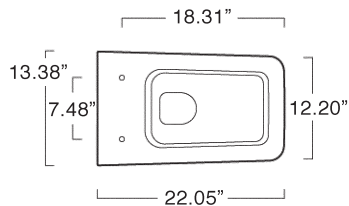

- Toilet seat (sold separately) See options below.

RECOMMENDED

- Gerberit In-Wall Carrier #111.728.00.1 (2 x 4)
#111.335.00.5 (2 x 6)

OPTIONS

- 5PRSTF Soft-close Resin Seat

SIZE: W13.38" x L22.05" x H16.53"

SHIP WEIGHT: 46.3 lbs.

To Be Specified:

	Model No.	Color
<input type="checkbox"/>	1VSPR00	White

PROIEZIONI