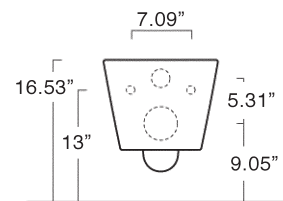

- Toilet seat (sold separately) See options below.

RECOMMENDED

- Gerberit In-Wall Carrier #111.728.00.1 (2 x 4)
#111.335.00.5 (2 x 6)

OPTIONS

- 5PRSTF Soft-close Resin Seat

SIZE: W13.38" x L22.05" x H16.53"

SHIP WEIGHT: 46.3 lbs.

To Be Specified:

	Model No.	Color
<input type="checkbox"/>	1VSPR00	White

PROIEZIONI