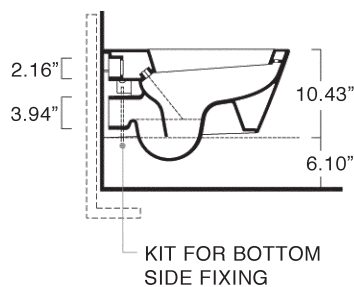

- Toilet seat (sold separately) See options below.

RECOMMENDED

- Gerberit In-Wall Carrier #111.728.00.1 (2 x 4)
#111.335.00.5 (2 x 6)

OPTIONS

- 5PRSTF Soft-close Resin Seat

SIZE: W13.38" x L22.05" x H16.53"

SHIP WEIGHT: 46.3 lbs.

To Be Specified:

	Model No.	Color
<input type="checkbox"/>	1VSPR00	White

PROIEZIONI