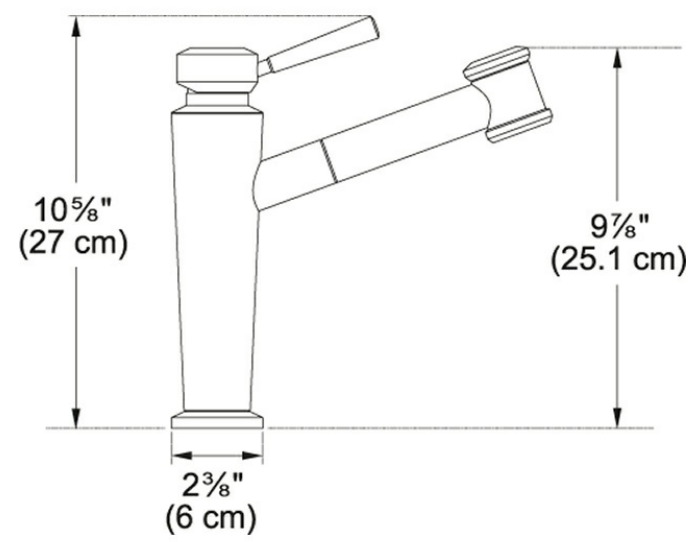

Product Picture

Technical Drawing

Product Information

Version	Pull-Out
Spray Type	Full and Needle Spray
Faucet Operation	Top Lever
Flow Rate	1.75 gpm
Cartridge	35mm Ceramic Cartridge
Where to buy	Showroom