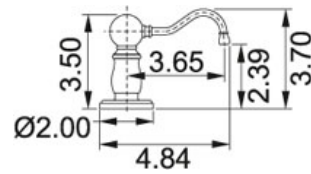

SPECIFICATION SHEET

PRODUCT FAMILY: Kitchen solutions FINISH: Polished Chrome SERIES: SOAP DISPENSER MODEL: SD6000

Product Information

FUN#	119.0191.630
US Part Number	SD6000

Suggested Products

115.0067.294