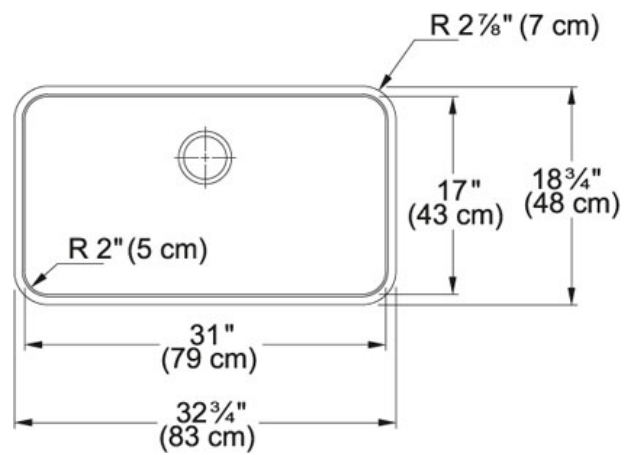

SPECIFICATION SHEET

PRODUCT FAMILY: SINKS FINISH: STAINLESS STEEL SERIES: GRANDE MODEL: GDY11031

Product Information

FUN#	122.0203.676
US Part Number	GDY11031
Minimum Cabinet Size	33"
Drain Opening	3 1/2"
Outer Dimensions	32 3/4"x18 3/4"
Bowl Size	31"x17"x9"
Number of Bowls	1