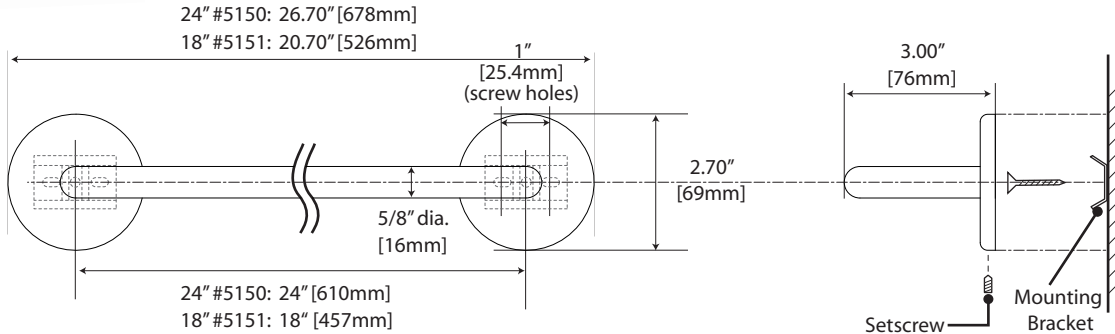

## 24" & 18" Towel Bar

24": #5150 (Chrome)  
18": #5151 (Chrome)

#5158A & #5160A: 24" [609mm]  
#5161A & #5162A: 36" [914mm]  
#5163A & #5164A: 48" [1219mm]

#5158A & #5160A: 24" [609mm]  
#5161A & #5162A: 36" [914mm]  
#5163A & #5164A: 48" [1219mm]

**Towel Ring**

#5153 (Chrome)

**Robe Hook**

#5156 (Chrome)

**Tissue Holder (Euro)**

#5157 (Chrome)

**Oval Mirror**

#5159 (Chrome)

**Large Oval Mirror**

#5159LG (Chrome)

**Round Mirror**

#5159R (Chrome)