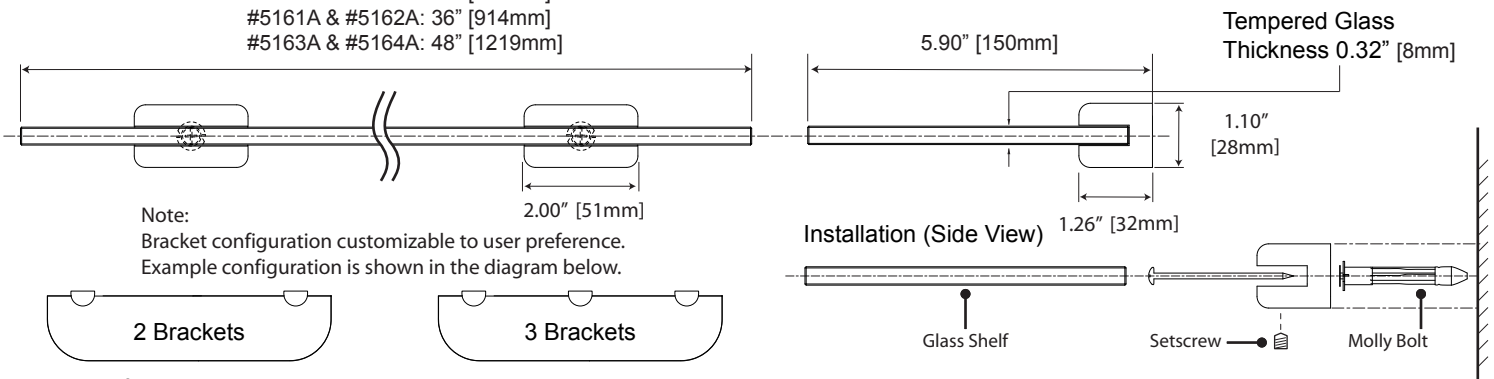

#5158A & #5160A: 24" [609mm]  
#5161A & #5162A: 36" [914mm]  
#5163A & #5164A: 48" [1219mm]

#5158A & #5160A: 24" [609mm]  
#5161A & #5162A: 36" [914mm]  
#5163A & #5164A: 48" [1219mm]

**Towel Ring**

#5153 (Chrome)

**Robe Hook**

#5156 (Chrome)

**Tissue Holder (Euro)**

#5157 (Chrome)

**Oval Mirror**