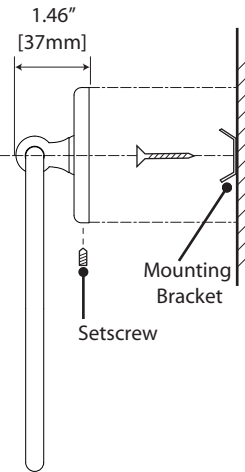

#5158A & #5160A: 24" [609mm]  
#5161A & #5162A: 36" [914mm]  
#5163A & #5164A: 48" [1219mm]

## Round Glass Shelf

#5158 24" 2 Bracket (Chrome) #5160 24" 2 Bracket (Satin Nickel)  
#5161 36" 3 Bracket (Chrome) #5162 36" 3 Bracket (Satin Nickel)  
#5163 48" 3 Bracket (Chrome) #5164 48" 3 Bracket (Satin Nickel)

#5158A & #5160A: 24" [609mm]  
#5161A & #5162A: 36" [914mm]  
#5163A & #5164A: 48" [1219mm]

**Towel Ring**

#5153 (Chrome)

**Robe Hook**

#5156 (Chrome)

**Tissue Holder (Euro)**

#5157 (Chrome)

**Oval Mirror**

#5159 (Chrome)

**Large Oval Mirror**

#5159LG (Chrome)

**Round Mirror**

#5159R (Chrome)