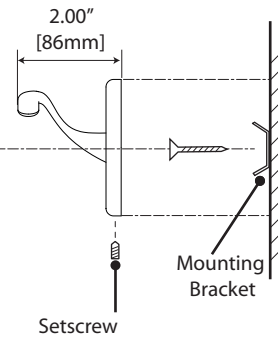

#5158A & #5160A: 24" [609mm]  
#5161A & #5162A: 36" [914mm]  
#5163A & #5164A: 48" [1219mm]

**Towel Ring**

#5153 (Chrome)

**Robe Hook**

#5156 (Chrome)

**Tissue Holder (Euro)**

#5157 (Chrome)

**Oval Mirror**

#5159 (Chrome)

**Large Oval Mirror**

#5159LG (Chrome)

**Round Mirror**

#5159R (Chrome)