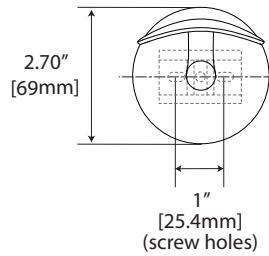

## 24" & 18" Towel Bar

24": #5150 (Chrome)  
18": #5151 (Chrome)

#5158A & #5160A: 24" [609mm]  
#5161A & #5162A: 36" [914mm]  
#5163A & #5164A: 48" [1219mm]

## Round Glass Shelf

#5158 24" 2 Bracket (Chrome) #5160 24" 2 Bracket (Satin Nickel)  
#5161 36" 3 Bracket (Chrome) #5162 36" 3 Bracket (Satin Nickel)  
#5163 48" 3 Bracket (Chrome) #5164 48" 3 Bracket (Satin Nickel)

#5158A & #5160A: 24" [609mm]  
#5161A & #5162A: 36" [914mm]  
#5163A & #5164A: 48" [1219mm]

**Towel Ring**

#5153 (Chrome)

**Robe Hook**

#5156 (Chrome)

**Tissue Holder (Euro)**

#5157 (Chrome)

**Oval Mirror**