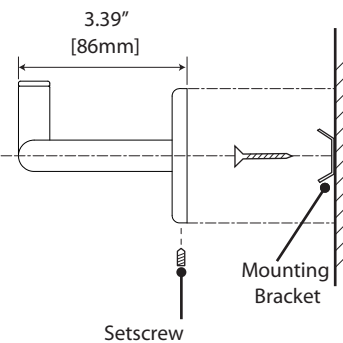

#5158A & #5160A: 24" [609mm]  
#5161A & #5162A: 36" [914mm]  
#5163A & #5164A: 48" [1219mm]

#5158A & #5160A: 24" [609mm]  
#5161A & #5162A: 36" [914mm]  
#5163A & #5164A: 48" [1219mm]

**Towel Ring**

#5153 (Chrome)

**Robe Hook**

#5156 (Chrome)

**Tissue Holder (Euro)**

#5157 (Chrome)

**Oval Mirror**

#5159 (Chrome)

**Large Oval Mirror**

#5159LG (Chrome)

**Round Mirror**

#5159R (Chrome)