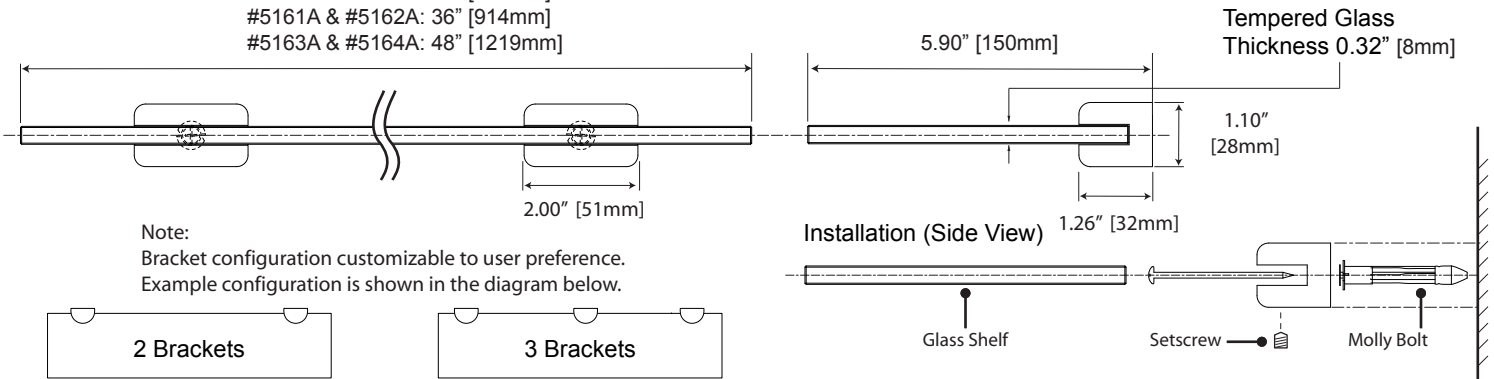

## 24" & 18" Towel Bar

24": #5150 (Chrome)  
18": #5151 (Chrome)

## Rectangle Glass Shelf

#5158A 24" 2 Bracket (Chrome) #5160A 24" 2 Bracket (Satin Nickel)  
#5161A 36" 3 Bracket (Chrome) #5162A 36" 3 Bracket (Satin Nickel)  
#5163A 48" 3 Bracket (Chrome) #5164A 48" 3 Bracket (Satin Nickel)

#5158A & #5160A: 24" [609mm]  
#5161A & #5162A: 36" [914mm]  
#5163A & #5164A: 48" [1219mm]

#5158A & #5160A: 24" [609mm]  
#5161A & #5162A: 36" [914mm]  
#5163A & #5164A: 48" [1219mm]

**Towel Ring**

#5153 (Chrome)

**Robe Hook**

#5156 (Chrome)

**Tissue Holder (Euro)**

#5157 (Chrome)

**Oval Mirror**