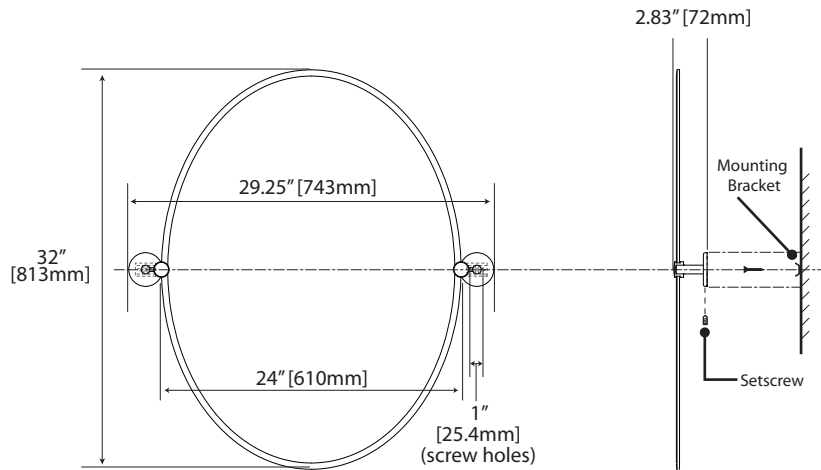

## 24" & 18" Towel Bar

24": #5150 (Chrome)  
18": #5151 (Chrome)

#5158A & #5160A: 24" [609mm]  
#5161A & #5162A: 36" [914mm]  
#5163A & #5164A: 48" [1219mm]

#5158A & #5160A: 24" [609mm]  
#5161A & #5162A: 36" [914mm]  
#5163A & #5164A: 48" [1219mm]

**Towel Ring**

#5153 (Chrome)

**Robe Hook**

#5156 (Chrome)

**Tissue Holder (Euro)**

#5157 (Chrome)

**Oval Mirror**

#5159 (Chrome)

**Large Oval Mirror**

#5159LG (Chrome)

**Round Mirror**

#5159R (Chrome)