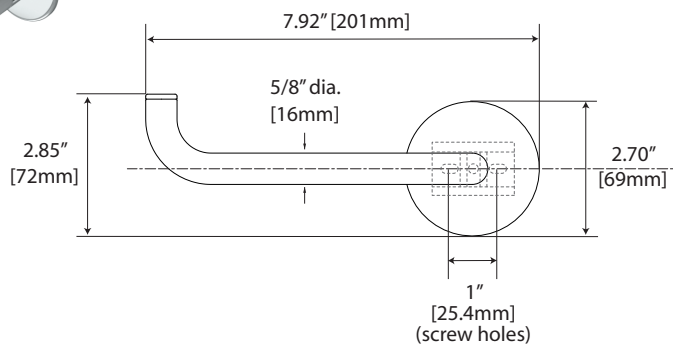

## 24" & 18" Towel Bar

24": #5150 (Chrome)  
18": #5151 (Chrome)

#5158A & #5160A: 24" [609mm]  
#5161A & #5162A: 36" [914mm]  
#5163A & #5164A: 48" [1219mm]

#5158A & #5160A: 24" [609mm]  
#5161A & #5162A: 36" [914mm]  
#5163A & #5164A: 48" [1219mm]

**Towel Ring**

#5153 (Chrome)

**Robe Hook**

#5156 (Chrome)

**Tissue Holder (Euro)**

#5157 (Chrome)

**Oval Mirror**

#5159 (Chrome)

**Large Oval Mirror**

#5159LG (Chrome)

**Round Mirror**

#5159R (Chrome)