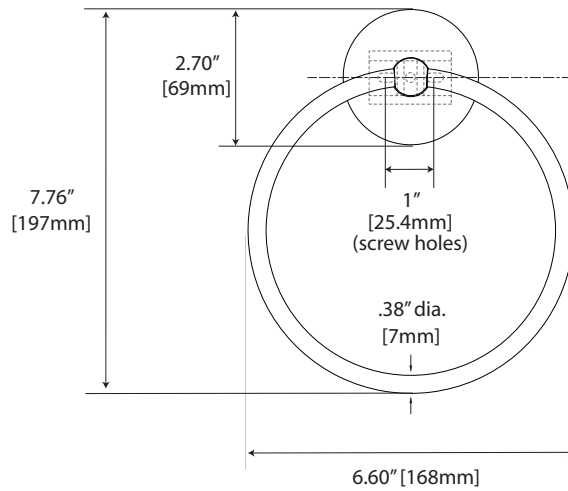

## 24" & 18" Towel Bar

24": #5150 (Chrome)  
18": #5151 (Chrome)

#5158A & #5160A: 24" [609mm]  
#5161A & #5162A: 36" [914mm]  
#5163A & #5164A: 48" [1219mm]

## Round Glass Shelf

#5158 24" 2 Bracket (Chrome) #5160 24" 2 Bracket (Satin Nickel)  
#5161 36" 3 Bracket (Chrome) #5162 36" 3 Bracket (Satin Nickel)  
#5163 48" 3 Bracket (Chrome) #5164 48" 3 Bracket (Satin Nickel)

#5158A & #5160A: 24" [609mm]  
#5161A & #5162A: 36" [914mm]  
#5163A & #5164A: 48" [1219mm]

**Towel Ring**

#5153 (Chrome)

**Robe Hook**

#5156 (Chrome)

**Tissue Holder (Euro)**

#5157 (Chrome)

**Oval Mirror**