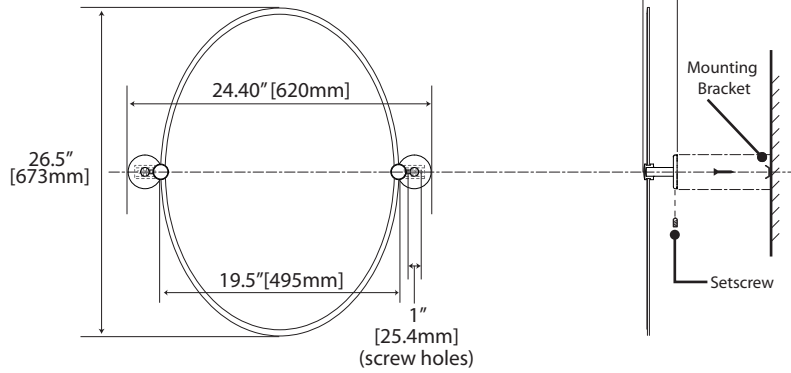

## 24" & 18" Towel Bar

24": #5150 (Chrome)  
18": #5151 (Chrome)

#5158A & #5160A: 24" [609mm]  
#5161A & #5162A: 36" [914mm]  
#5163A & #5164A: 48" [1219mm]

#5158A & #5160A: 24" [609mm]  
#5161A & #5162A: 36" [914mm]  
#5163A & #5164A: 48" [1219mm]

**Towel Ring**

#5153 (Chrome)

**Robe Hook**

#5156 (Chrome)

**Tissue Holder (Euro)**

#5157 (Chrome)

**Oval Mirror**

#5159 (Chrome)

**Large Oval Mirror**

#5159LG (Chrome)

**Round Mirror**

#5159R (Chrome)