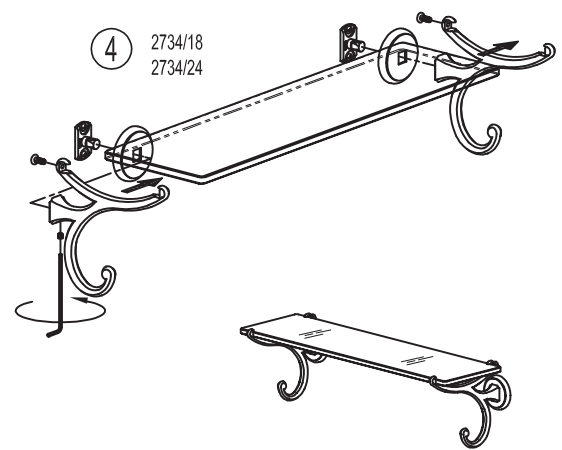

INSTALLATION INSTRUCTIONS

CARE OF FINE BRASS
To clean, use warm water only.
NEVER use abrasives or detergents.