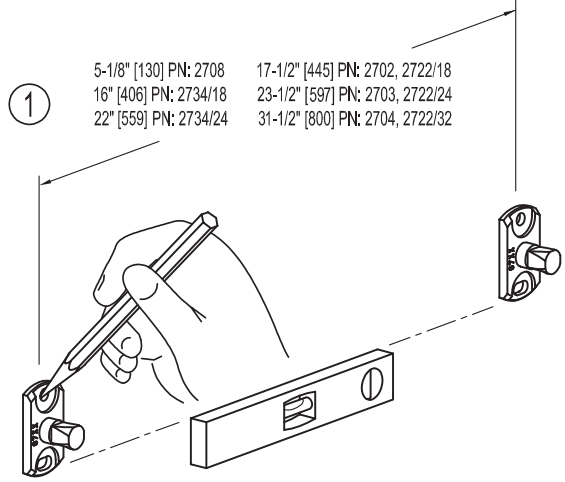

INSTALLATION INSTRUCTIONS

CARE OF FINE BRASS
To clean, use warm water only.
NEVER use abrasives or detergents.