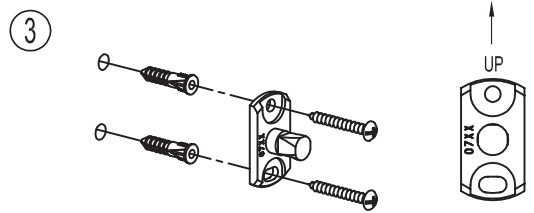

INSTALLATION INSTRUCTIONS

CARE OF FINE BRASS
To clean, use warm water only.
NEVER use abrasives or detergents.