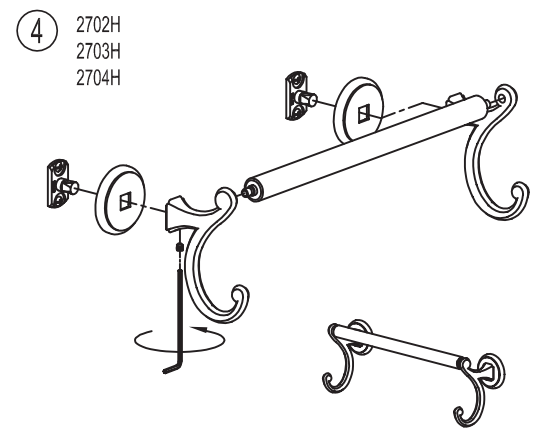

INSTALLATION INSTRUCTIONS

CARE OF FINE BRASS
To clean, use warm water only.
NEVER use abrasives or detergents.