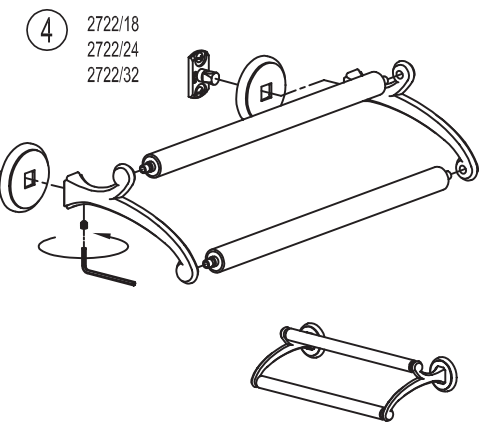

INSTALLATION INSTRUCTIONS

CARE OF FINE BRASS
To clean, use warm water only.
NEVER use abrasives or detergents.