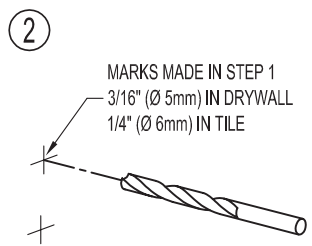

INSTALLATION INSTRUCTIONS

CARE OF FINE BRASS
To clean, use warm water only.
NEVER use abrasives or detergents.