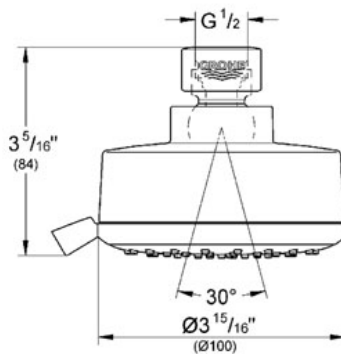

Product Description:
Head shower 4 sprays

Standard Specification:

- GROHE StarLight® finish
- GROHE DreamSpray® perfect spray pattern
- GROHE EcoJoy® technology for less water and perfect flow
- SpeedClean anti-lime system
- Inner WaterGuide for a longer life
- GROHE Rain O2, Rain
- Rotating ball joint $\pm 15^\circ$
- Suitable for instantaneous heater
- Blister pack
- Min. recommended pressure 14.5 PSI
- Max Flow Rate: 2.0 gpm
- Massage, Jet