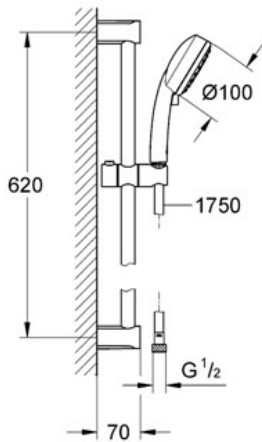

NEW TEMPESTA COSMOPOLITAN 100 Shower rail set 2 sprays

MODEL # 26076

Pure Freude an Wasser

GROHE America, Inc | 200 North Gary Avenue, Suite G, Roselle, IL 60172
Phone: +1 (800) 444-7643 | Fax: +1 (800) 225-2778 | us-customerservice@grohe.com

Product Description: Shower rail set 2 sprays

Standard Specification:

- GROHE EcoJoy® technology for less water and perfect flow
- GROHE DreamSpray® perfect spray pattern
- GROHE StarLight® finish
- SpeedClean anti-lime system
- Inner WaterGuide for a longer life
- Suitable for instantaneous heater
- Min. recommended pressure 15 psi

Color:

- 26076 000 chrome
- 26076 EN1 Brushed Nickel inf
- 26076 EN0 Brushed Nickel
- 26076 001 chrome