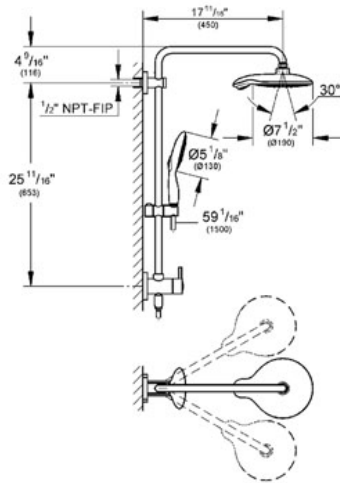

RETRO-FIT 190 Shower System*

MODEL # 26126

Pure Freude an Wasser

GROHE

GROHE America, Inc | 200 North Gary Avenue, Suite G, Roselle, IL 60172
Phone: +1 (800) 444-7643 | Fax: +1 (800) 225-2778 | us-customerservice@grohe.com

Product Description: Shower System*

Standard Specification:

- GROHE StarLight® finish
- GROHE EcoJoy® technology for less water and perfect flow
- GROHE DreamSpray® perfect spray pattern
- SpeedClean anti-lime system
- Inner WaterGuide for a longer life

Consisting of:

- 17 3/4" horizontal swivel shower arm
- Built-in diverter allows change between:
  GROHE Rain O2, Rain, Bokoma Spray®, Jet
- Metal shower hose 59" (28 417)
- With ball joint
- Rotation angle $\pm 15^\circ$
- Hand shower 4+ sprays (27 673)
  GROHE Rain O2, Rain, Bokoma Spray®, Je
- Adjustable in height with gliding element
- Angle adapter
- Max Flow Rate 2.5 gpm (9.5 L/min)
- Rotation cone for Twistfree-function
- **Suitable for instantaneous heaters from 18 kW/h**

Applicable Codes & Standards:

- Energy Policy Act of 1992
- ASME A112.18.1/CSA B125.1

Color:

- 26126 000 chrome