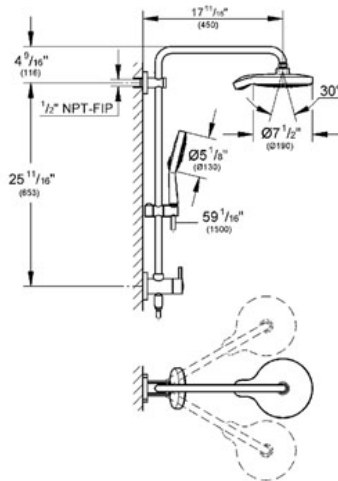

RETRO-FIT 190 Shower System*

MODEL # 26127

Pure Freude an Wasser

GROHE

GROHE America, Inc | 200 North Gary Avenue, Suite G, Roselle, IL 60172
Phone: +1 (800) 444-7643 | Fax: +1 (800) 225-2778 | us-customerservice@grohe.com

Product Description: Shower System*

Standard Specification:

- GROHE StarLight® finish
- GROHE EcoJoy® technology for less water and perfect flow
- GROHE DreamSpray® perfect spray pattern
- SpeedClean anti-lime system
- Inner WaterGuide for a longer life

Consisting of:

- 17 3/4" horizontal swivel shower arm
- Built-in diverter allows change between:
  GROHE Rain O2, Rain, Bokoma Spray®, Jet
- Metal shower hose 59" (28 417)
- With ball joint
- Rotation angle $\pm 15^\circ$
- Hand shower 4+ sprays (27 664)
  GROHE Rain O2, Rain, Bokoma Spray®, Je
- Adjustable in height with gliding element
- Angle adapter
- Max Flow Rate 2.5 gpm (9.5 L/min)
- Rotation cone for Twistfree-function
- **Suitable for instantaneous heaters from 18 kW/h**

Applicable Codes & Standards:

- Energy Policy Act of 1992
- ASME A112.18.1/CSA B125.1

Color:

- 26127 000 chrome