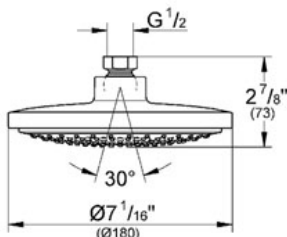

Product Description:

Head shower 1 spray

Standard Specification:

- GROHE StarLight® finish
- GROHE EcoJoy® technology for less water and perfect flow
- GROHE DreamSpray® perfect spray pattern
- SpeedClean anti-lime system
- Rain
- Rotating ball joint $\pm 15^\circ$
- Max FLow Rate 2.5 gpm
- 1/2" Connection thread
- Suitable for instantaneous heater
- Max Flow Rate 2.5 gpm at 80 psi (9.5 L/min)