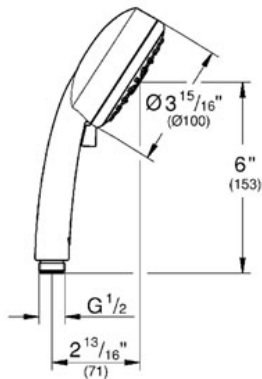

NEW TEMPESTA
COSMOPOLITAN 100
Shower Head 4 sprays
MODEL # 27575

Pure Freude an Wasser

GROHE America, Inc | 200 North Gary Avenue, Suite G, Roselle, IL 60172
Phone: +1 (800) 444-7643 | Fax: +1 (800) 225-2778 | us-customerservice@grohe.com

Product Description:
Shower Head 4 sprays

Standard Specification:

- GROHE StarLight® finish
- GROHE EcoJoy® technology for less water and perfect flow
- GROHE DreamSpray® perfect spray pattern
- SpeedClean anti-lime system
- Inner WaterGuide for a longer life
- GROHE Rain O2, Rain
- Max FLOW Rate 2.5 gpm
- Suitable for instantaneous heater
- Universal mounting system (fits all standard shower hoses)
- Min. recommended pressure 15 psi

Applicable Codes & Standards:

- Energy Policy Act of 1992
- ASME A112.18.1/CSA B125.1

Color:

- 27575 000 chrome
- 27575 001 chrome
- 27575 EN0 Brushed Nickel
- 27575 EN1 Brushed Nickel inf