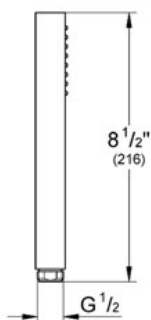

Product Description: Hand Shower

Standard Specification:

- GROHE StarLight® finish
- GROHE DreamSpray® perfect spray pattern
- GROHE EcoJoy® technology for less water and perfect flow
- SpeedClean anti-lime system
- Inner WaterGuide for a longer life
- Suitable for instantaneous heater
- Universal mounting system (fits all standard shower hoses)
- 1 Spray: Normal
- Metal
- Max FLOW Rate 2.5 gpm
- Max Flow Rate 2.5 gpm at 80 psi (9.5 L/min)