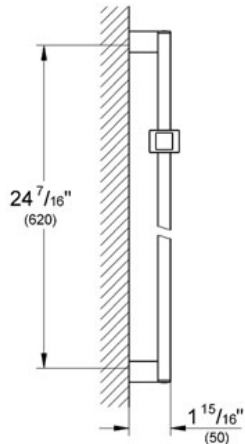

EUPHORIA CUBE 24" Shower Bar

MODEL # 27892

Pure Freude an Wasser

GROHE America, Inc | 200 North Gary Avenue, Suite G, Roselle, IL 60172
Phone: +1 (800) 444-7643 | Fax: +1 (800) 225-2778 | us-customerservice@grohe.com

Product Description:

24" Shower Bar

Standard Specification:

- GROHE StarLight® finish
- With wall holders, glide element and swivel holder

Applicable Codes & Standards:

- Energy Policy Act of 1992
- ASME A112.18.1/CSA B125.1