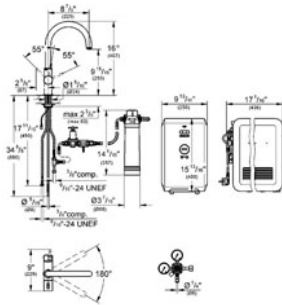

Pure Freude an Wasser

Product Description:

Starter kit

Standard Specification:

- GROHE SilkMove® ceramic cartridge
- GROHE StarLight® finish

Consisting of:

- GROHE Blue® single-lever faucet with filter function
- Single hole installation
- Separate handle for 3 settings of filtered and chilled table water
- Still, medium, sparkling
- 1/2" cartridge
- Adjustable flow rate limiter
- Swivel Spout
- Separate internal water ways for filtered and non-filtered water
- Stainless Steel Braided Flexible Supplies
- Type of protection IP 21
- CE approved
- GROHE Blue® chiller and carbonizer
- 270 Watt cooling unit, 115 V, 60 Hz
- GROHE Blue® 158 gal
- GROHE Blue® filter head with flexible adjustment
- Max Flow Rate 1.75 gpm (6.6 L/min)