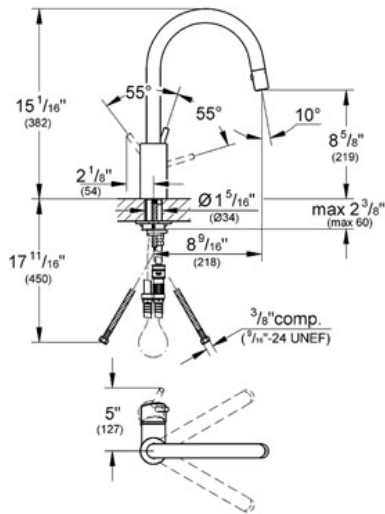

CONCETTO  
Single-lever sink mixer 1/2"  
MODEL # 32665

Pure Freude an Wasser

GROHE America, Inc | 200 North Gary Avenue, Suite G, Roselle, IL 60172  
Phone: +1 (800) 444-7643 | Fax: +1 (800) 225-2778 | us-customerservice@grohe.com

**Product Description:**  
Single-lever sink mixer 1/2"

**Standard Specification:**

- GROHE StarLight® finish
- GROHE SilkMove® ceramic cartridge
- Single hole installation
- Swivel Spout
- Extractable integrated trigger spray
- Integrated non-return valve
- Stainless Steel Braided Flexible Supplies
- Quick installation system
- **Protected against backflow**
- Max Flow Rate 1.75 gpm (6.6 L/min)
- Variable Handle Positioning