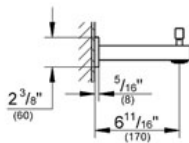

## ADA

**Product Description:**  
Pressure Balance Valve Bath Combination

**Standard Specification:**

- GROHE StarLight® finish
- For use with Rough-In Valve 35 015 000 (19 899 000)
- Euphoria Cube shower head (27 705 000) 2.5 gpm
- Shower arm
- Bath spout with diverter (13 307 000)