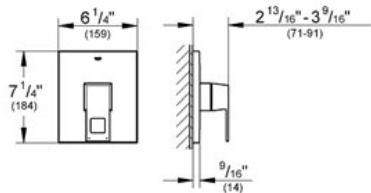

## ADA

**Product Description:**  
Pressure Balance Valve Bath Combination

**Standard Specification:**

- GROHE StarLight® finish
- For use with Rough-In Valve 35 015 000 (19 899 000)
- Euphoria Cube shower head (27 705 000) 2.5 gpm
- Shower arm
- Bath spout with diverter (13 307 000)