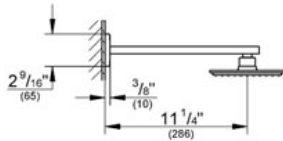

## ADA

**Product Description:**  
Pressure Balance Valve Bath Combination

**Standard Specification:**

- GROHE StarLight® finish
- For use with Rough-In Valve 35 015 000 (19 899 000)
- Euphoria Cube shower head (27 705 000) 2.5 gpm
- Shower arm
- Bath spout with diverter (13 307 000)