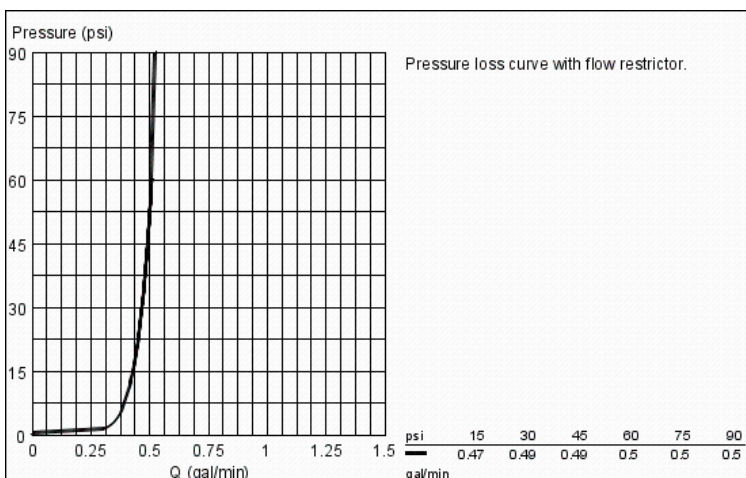

EUROECO COSMOPOLITAN E  
1/2" Infra-red electronic bath  
faucet without mixing device  
MODEL # 36314

Pure Freude an Wasser

GROHE America, Inc | 200 North Gary Avenue, Suite G, Roselle, IL 60172  
Phone: +1 (800) 444-7643 | Fax: +1 (800) 225-2778 | us-customerservice@grohe.com

**Product Description:**  
1/2" Infra-red electronic bath faucet without mixing device

**Standard Specification:**

- GROHE StarLight® finish
- GROHE EcoJoy® technology for less water and perfect flow
- External battery
- Multi-stage battery status display
- With lithium battery 6 V DC, CR-P2
- Single hole installation
- Quick installation system
- 7 pre-set programs:
- 24/72 hours autoflush
- Safety stop after 60 sec.
- Additional functions by remote control:
- Time or user dependent
- Cleaning mode
- Adjustable flow time
- Adjustable reflection range by remote
- Activation of thermal disinfection for 3.5 or 11 min by hand
- 0.2 gallon per washing cycle
- For cold or premixed water solenoid valve
- Dirt strainer
- Flexible hose connection
- Non-return valve
- CE approved
- Flow rate 0.5 gpm

**Applicable Codes & Standards:**

- Energy Policy Act of 1992
- NSF 61
- ASME A112.18.1/CSA B125.1
- US Federal and State material regulations
- EPA WaterSense®
- ICC/ANSI A117.1

**Color:**

- 36314 000 chrome