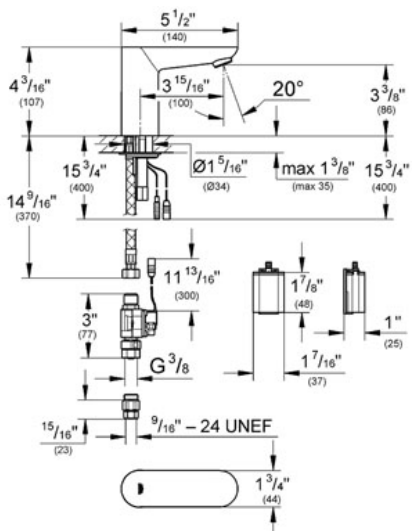

EUROECO COSMOPOLITAN E  
1/2" Infra-red electronic bath  
faucet without mixing device  
MODEL # 36314

Pure Freude an Wasser

GROHE America, Inc | 200 North Gary Avenue, Suite G, Roselle, IL 60172  
Phone: +1 (800) 444-7643 | Fax: +1 (800) 225-2778 | us-customerservice@grohe.com

**Product Description:**  
1/2" Infra-red electronic bath faucet without mixing device

**Standard Specification:**

- GROHE StarLight® finish
- GROHE EcoJoy® technology for less water and perfect flow
- External battery
- Multi-stage battery status display
- With lithium battery 6 V DC, CR-P2
- Single hole installation
- Quick installation system
- 7 pre-set programs:
- 24/72 hours autoflush
- Safety stop after 60 sec.
- Additional functions by remote control:
- Time or user dependent
- Cleaning mode
- Adjustable flow time
- Adjustable reflection range by remote
- Activation of thermal disinfection for 3.5 or 11 min by hand
- 0.2 gallon per washing cycle
- For cold or premixed water solenoid valve
- Dirt strainer
- Flexible hose connection
- Non-return valve
- CE approved
- Flow rate 0.5 gpm

**Applicable Codes & Standards:**

- Energy Policy Act of 1992
- NSF 61
- ASME A112.18.1/CSA B125.1
- US Federal and State material regulations
- EPA WaterSense®
- ICC/ANSI A117.1

**Color:**

- 36314 000 chrome