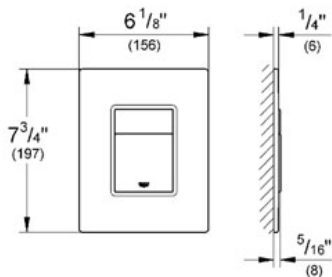

Product Description: Wall Plate

Standard Specification:

- GROHE EcoJoy® technology for less water and perfect flow
- With glass surface
- For dual flush or start & stop actuation
- For pneumatic discharge valve AV1
- Vertical and horizontal installation
- 6" x 7 3/4"
- Made of safety glass
- Fixing frame with mounting-set
- Not suitable for flushing cistern 1.6 gal