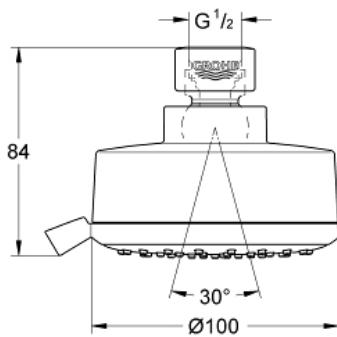

NEW TEMPESTA  
COSMOPOLITAN 100  
Shower Head 4 Sprays  
MODEL # 26043GN1

Pure Freude  
an Wasser

GROHE

**Product Description:**  
NEW TEMPESTA COSMOPOLITAN 100  
Shower Head 4 Sprays

**Standard Specification:**

- 4 Sprays: GROHE Rain O<sup>2</sup>, Rain, Massage and Jet
- Rotating ball joint  $\pm 15^\circ$
- 1/2" Connection thread
- GROHE EcoJoy 1.75 gpm (6.6 l/min) flow limiter
- GROHE DreamSpray perfect spray pattern
- GROHE StarLight finish
- SpeedClean anti-lime system
- Inner WaterGuide for a longer life
- Max Flow Rate: 1.75 gpm (6.6 L/min)
- Min. recommended pressure: 15 psi (1.0 bar)