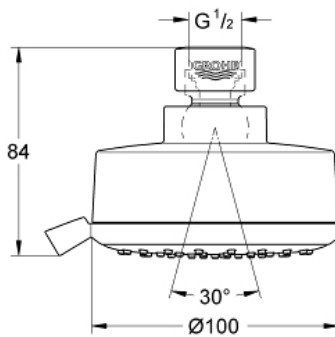

NEW TEMPESTA
COSMOPOLITAN 100
Shower Head 4 Sprays
MODEL # 26043A01

Pure Freude
an Wasser

GROHE

Product Description:
NEW TEMPESTA COSMOPOLITAN 100
Shower Head 4 Sprays

Standard Specification:

- 4 Sprays: GROHE Rain O², Rain, Massage and Jet
- Rotating ball joint $\pm 15^\circ$
- 1/2" Connection thread
- GROHE EcoJoy 1.75 gpm (6.6 l/min) flow limiter
- GROHE DreamSpray perfect spray pattern
- GROHE StarLight finish
- SpeedClean anti-lime system
- Inner WaterGuide for a longer life
- Max Flow Rate: 1.75 gpm (6.6 L/min)
- Min. recommended pressure: 15 psi (1.0 bar)