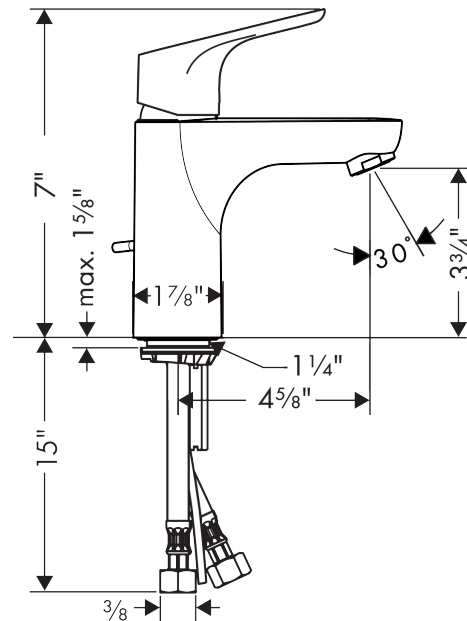

Focus

Single-Hole Faucet 100 with Pop-Up Drain, 1.2 GPM

Finishes : **brushed nickel** Part no. : **04371820**

Description

Features

- Aerated spray
- Flow: 1.2 GPM (4.5 L/Min)
- Ceramic cartridge
- Includes pop-up drain

Item details

List Price \$ 323.00

Technology

Compliance

Product image

Scale drawing

Focus
Single-Hole Faucet 100 with Pop-Up Drain, 1.2 GPM
 Finishes : **brushed nickel** Part no. : **04371820**

Exploded drawing

Year of production: >07/16

Focus

Single-Hole Faucet 100 with Pop-Up Drain, 1.2 GPM

Finishes : **brushed nickel** Part no. : **04371820**

Spare parts list

Year of production: >07/16

Pos.	Description	Part no.	Price	PU
1	handle	98532820	-	1
2	screw cover	96338000	-	1
3	flange	97406820	-	1
4	nut	97209000	-	1
5	cartridge, assy	95646001	-	1
6	locking screw for handle	95140000	-	1
7	seal	95008000	-	1
8	adapter for cartridge	98750000	-	1
9	O-Ring 30x2	98186000	-	1
10	O-ring 35x2	92604000	-	1
11	aerator M24x1 (4,5 l/min)	92877820	-	1
12	seal Ø 42	98722000	-	1
13	fixing set	88508000	-	1
14	connection hose 18½" M8x0,75 3/8"	96321001	-	1
15	pull rod	96657820	-	1
a	pop up waste	88509820	-	1