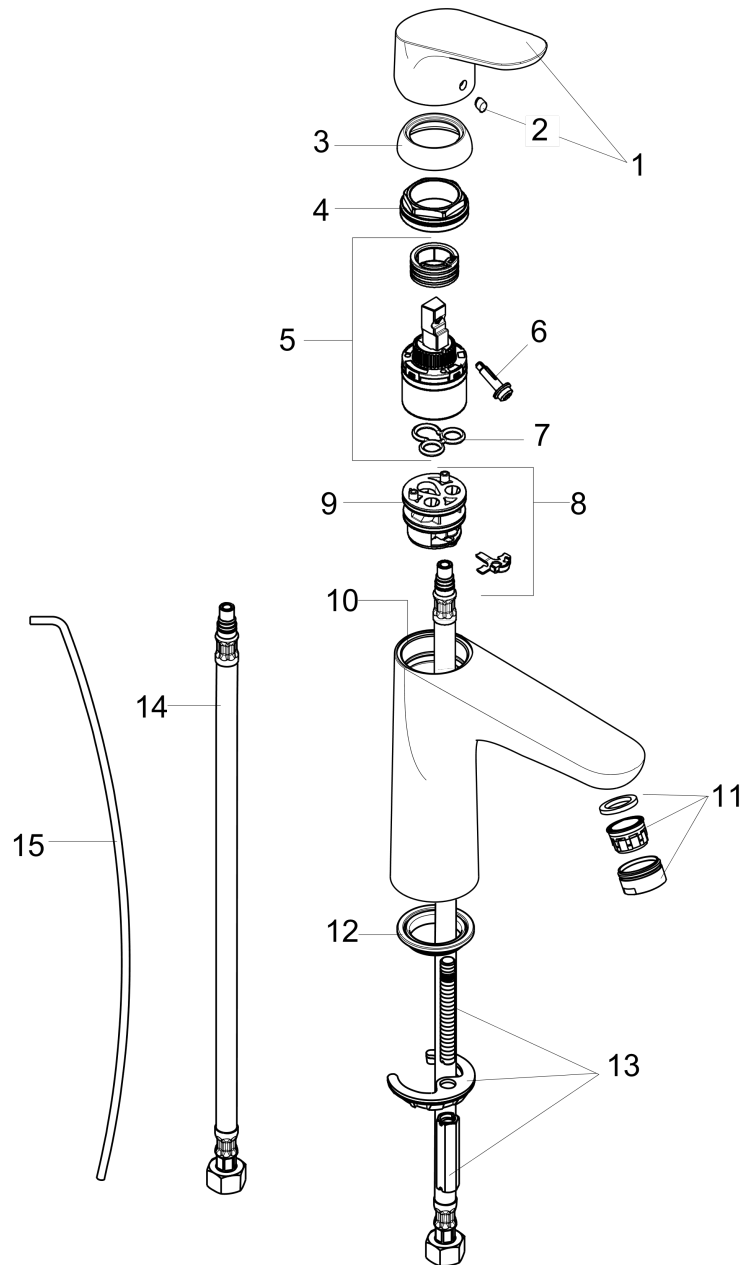

Focus

Single-Hole Faucet 100 with Pop-Up Drain, 1.2 GPM

Finishes : **brushed nickel** Part no. : **04371820**

Description

Features

- Aerated spray
- Flow: 1.2 GPM (4.5 L/Min)
- Ceramic cartridge
- Includes pop-up drain

Item details

List Price \$ 323.00

Technology

Compliance

Product image

Scale drawing

Focus
Single-Hole Faucet 100 with Pop-Up Drain, 1.2 GPM
 Finishes : **brushed nickel** Part no. : **04371820**

Exploded drawing

Year of production: >07/16

Focus

Single-Hole Faucet 100 with Pop-Up Drain, 1.2 GPM

Finishes : **brushed nickel** Part no. : **04371820**

Spare parts list

Year of production: >07/16

Pos.	Description	Part no.	Price	PU
1	handle	98532820	-	1
2	screw cover	96338000	-	1
3	flange	97406820	-	1
4	nut	97209000	-	1
5	cartridge, assy	95646001	-	1
6	locking screw for handle	95140000	-	1
7	seal	95008000	-	1
8	adapter for cartridge	98750000	-	1
9	O-Ring 30x2	98186000	-	1
10	O-ring 35x2	92604000	-	1
11	aerator M24x1 (4,5 l/min)	92877820	-	1
12	seal Ø 42	98722000	-	1
13	fixing set	88508000	-	1
14	connection hose 18½" M8x0,75 3/8"	96321001	-	1
15	pull rod	96657820	-	1
a	pop up waste	88509820	-	1