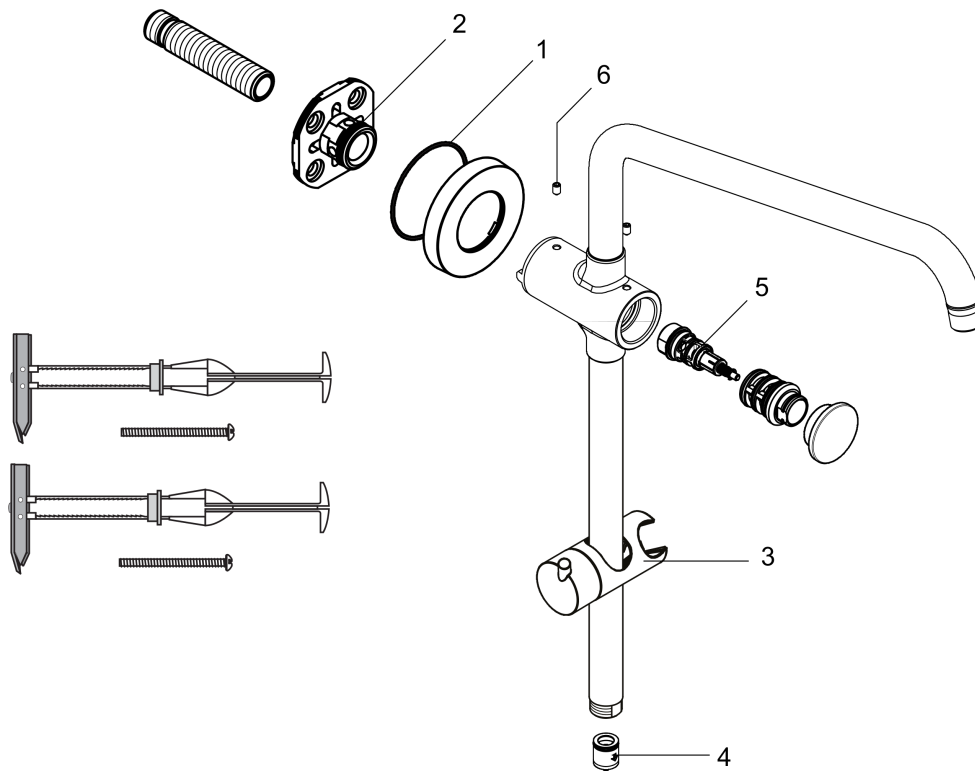

Croma
SAM Set Plus without Shower Components
 Finishes : **chrome** Part no. : **04527000**

Description

Features

- consists of: Handshower hose
- Exposed installation
- Locking push-button diverts flow to handshower

Item details

List Price \$ 344.00

Compliance

Product image

Scale drawing

Croma
SAM Set Plus without Shower Components
 Finishes : **chrome** Part no. : **04527000**

Exploded drawing

Year of production: >07/14

Croma
SAM Set Plus without Shower Components
 Finishes : **chrome** Part no. : **04527000**

Spare parts list

Year of production: >07/14

Pos.	Description	Part no.	Price	PU
1	O-ring 65x2	98472000	-	1
2	O-ring 25x2,5	92146000	-	1
3	support, assy	95160000	-	1
4	set of non return valves DW 15	94074000	-	1
5	selector (invers)	95657000	-	1
6	hollow set screw M5x8	92851000	-	1