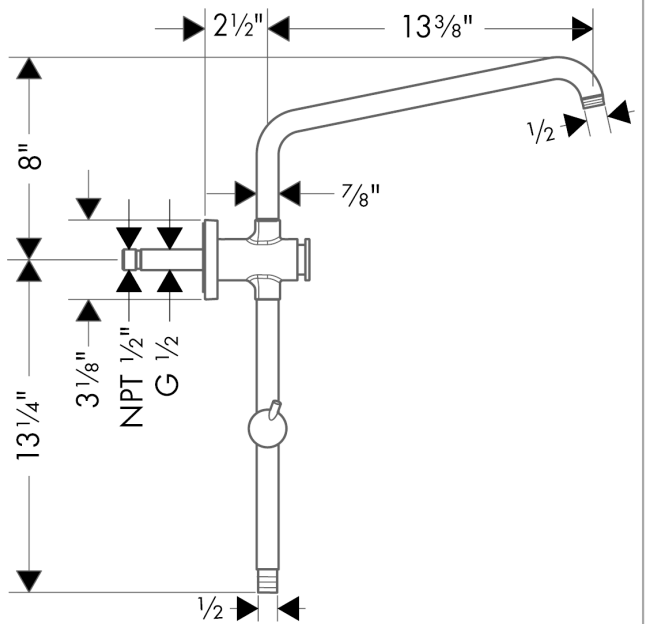

Croma
SAM Set Plus without Shower Components
 Finishes : **chrome** Part no. : **04527000**

Description

Features

- consists of: Handshower hose
- Exposed installation
- Locking push-button diverts flow to handshower

Item details

List Price \$ 344.00

Compliance

Product image

Scale drawing

Croma
SAM Set Plus without Shower Components
 Finishes : **chrome** Part no. : **04527000**

Exploded drawing

Year of production: >07/14

Croma
SAM Set Plus without Shower Components
 Finishes : **chrome** Part no. : **04527000**

Spare parts list

Year of production: >07/14

Pos.	Description	Part no.	Price	PU
1	O-ring 65x2	98472000	-	1
2	O-ring 25x2,5	92146000	-	1
3	support, assy	95160000	-	1
4	set of non return valves DW 15	94074000	-	1
5	selector (invers)	95657000	-	1
6	hollow set screw M5x8	92851000	-	1