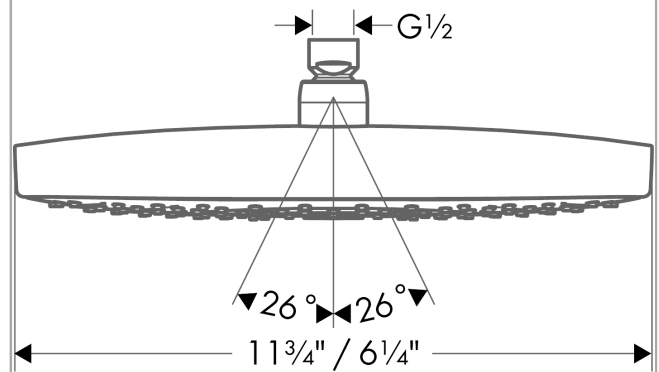

**Raindance Select E
Showerhead 300 2-Jet, 2.0 GPM**

Finishes : **brushed nickel** Part no. : **04534820**

Description

Features

- 146 no-clog spray channels
- Spray modes: RainAir, Rain
- Flow: 2.0 GPM (7.6 L/Min)
- Select button for comfortable alternation of spray modes
- Fully-finished matching spray face
- Spray face removable for cleaning

Item details

List Price \$ 903.00

Technology

Compliance

Product image

Scale drawing

Raindance Select E
Showerhead 300 2-Jet, 2.0 GPM
Finishes : **brushed nickel** Part no. : **04534820**

Exploded drawing

Year of production: >02/18

Raindance Select E
Showerhead 300 2-Jet, 2.0 GPM
 Finishes : **brushed nickel** Part no. : **04534820**

Spare parts list

Year of production: >02/18

Pos.	Description	Part no.	Price	PU
1	selector assy	93091000	-	1
2	filter	97735000	-	1
3	flat seal	97674000	-	1