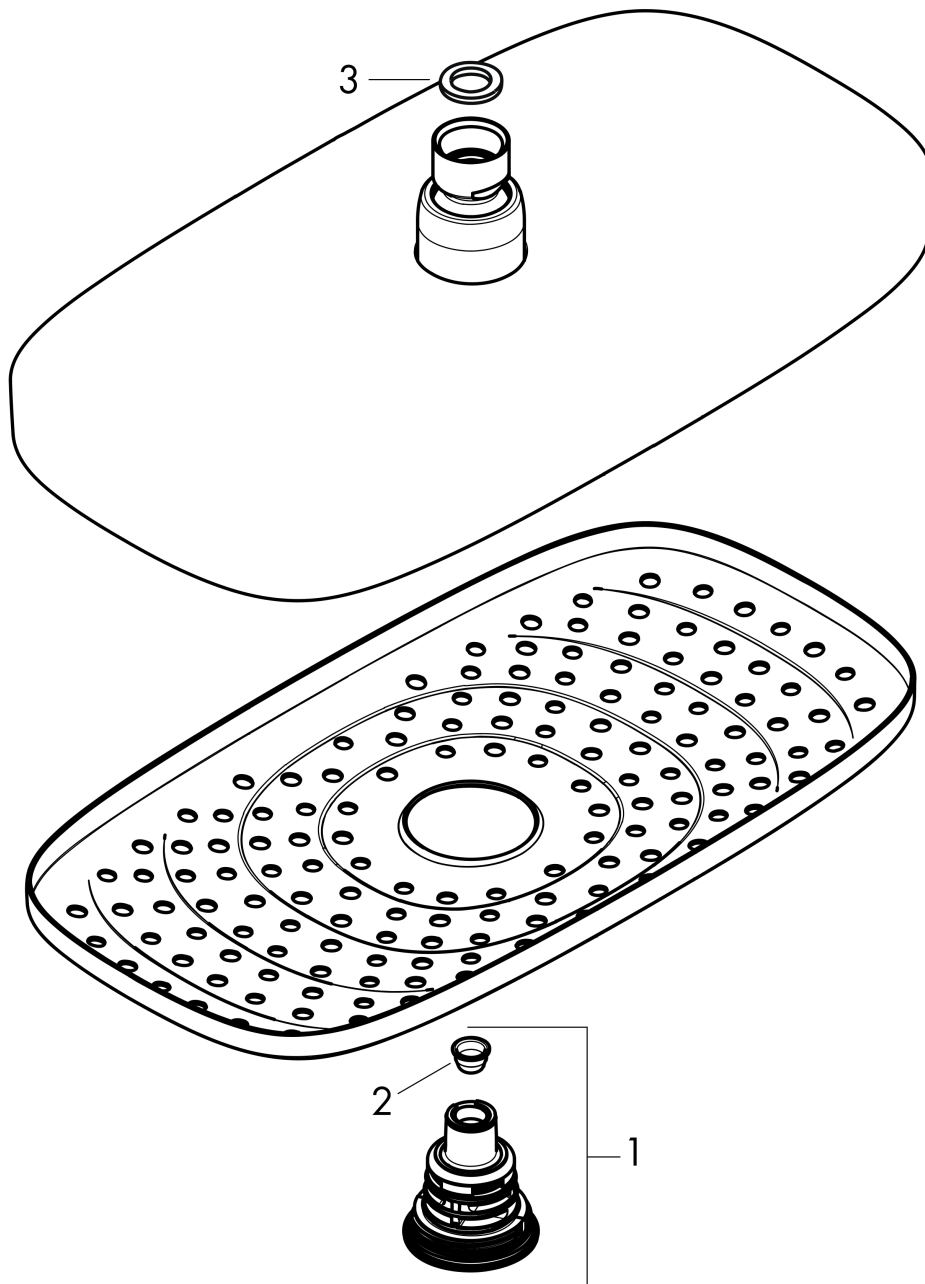

**Raindance Select E
Showerhead 300 2-Jet, 2.0 GPM**

Finishes : **brushed nickel** Part no. : **04534820**

Description

Features

- 146 no-clog spray channels
- Spray modes: RainAir, Rain
- Flow: 2.0 GPM (7.6 L/Min)
- Select button for comfortable alternation of spray modes
- Fully-finished matching spray face
- Spray face removable for cleaning

Item details

List Price \$ 903.00

Technology

Compliance

Product image

Scale drawing

Raindance Select E
Showerhead 300 2-Jet, 2.0 GPM
Finishes : **brushed nickel** Part no. : **04534820**

Exploded drawing

Year of production: >02/18

Raindance Select E
Showerhead 300 2-Jet, 2.0 GPM
 Finishes : **brushed nickel** Part no. : **04534820**

Spare parts list

Year of production: >02/18

Pos.	Description	Part no.	Price	PU
1	selector assy	93091000	-	1
2	filter	97735000	-	1
3	flat seal	97674000	-	1