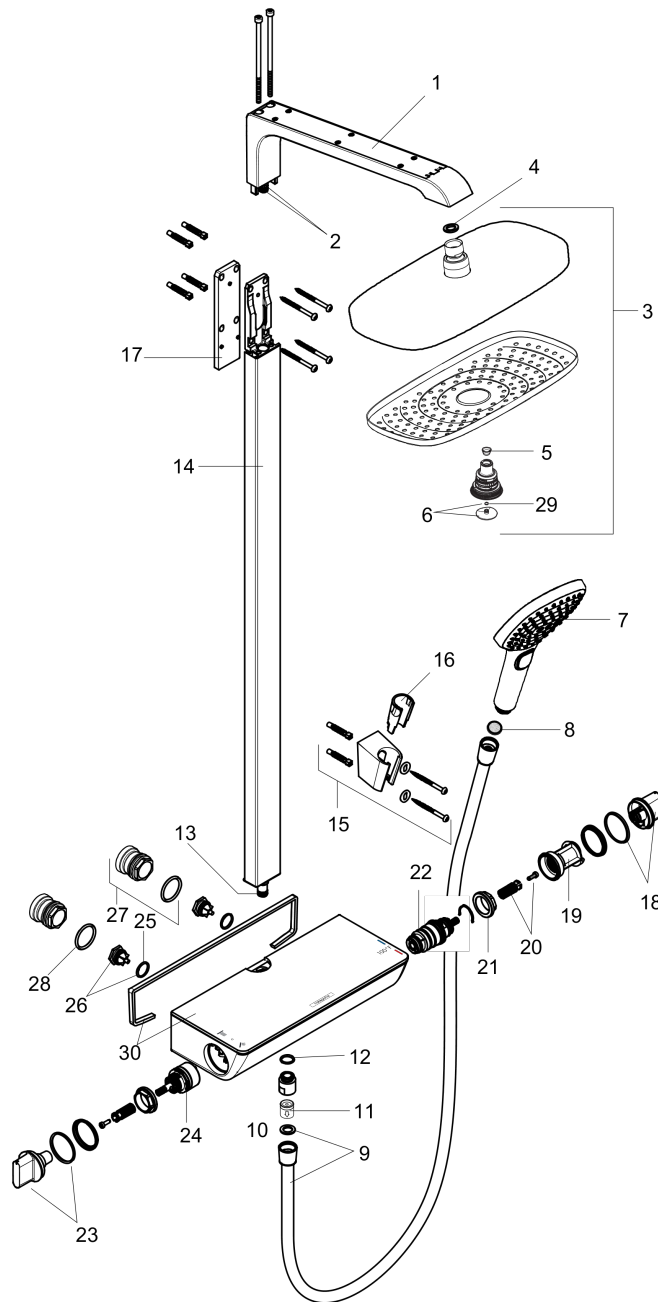

Raindance Select E
Showerpipe 300 2-Jet, 2.0 GPM
 Finishes : **white/chrome** Part no. : **04610400**

Exploded drawing

Year of production: >01/16

Raindance Select E
Showerpipe 300 2-Jet, 2.0 GPM
 Finishes : **white/chrome** Part no. : **04610400**

Spare parts list

Year of production: >01/16

Pos.	Description	Part no.	Price	PU
1	shower arm	92267000	-	1
2	O-ring 9x1,5	98117000	-	1
3	Overhead shower with female thread G½	04534400	-	1
4	flat seal	97674000	-	1
5	filter	97735000	-	1
6	cover	98344000	-	1
7	handshower	04528400	-	1
8	filter packing	94246000	-	1
9	shower hose 1,60 m	28276003	-	1
10	seal	98058000	-	1
11	set of non return valves DW 15	94074000	-	1
12	O-ring 14x2	98129000	-	1
13	O-ring 9x1,8	98118000	-	1
14	pipe with cover (850 mm)	92265000	-	1
15	shower holder	28331000	-	1
16	guide	98918000	-	1
17	tile-matching-disk	95960000	-	1
18	handle for thermostat	95770000	-	1
19	safety set	95771000	-	1
20	handle fixing set	92130000	-	1
21	nut	98913000	-	1
22	thermostat cartridge	98282001	-	1
23	handle	95957000	-	1
24	shut off unit with selector	98283000	-	1
25	O-ring 17x2	98199000	-	1
26	non return valve (pressure-resistant up to 2 MPa)	95773000	-	1
27	set of S-unions	95772001	-	1
28	O-ring 29x3	98371000	-	1
29	O-ring 3x1	98384000	-	1
30	escutcheon	98478401	-	1
a	pipe with cover (1382 mm)	92358000	-	1
b	pipe with cover (1282 mm)	92266000	-	1
c	pipe with cover (950 mm)	92357000	-	1