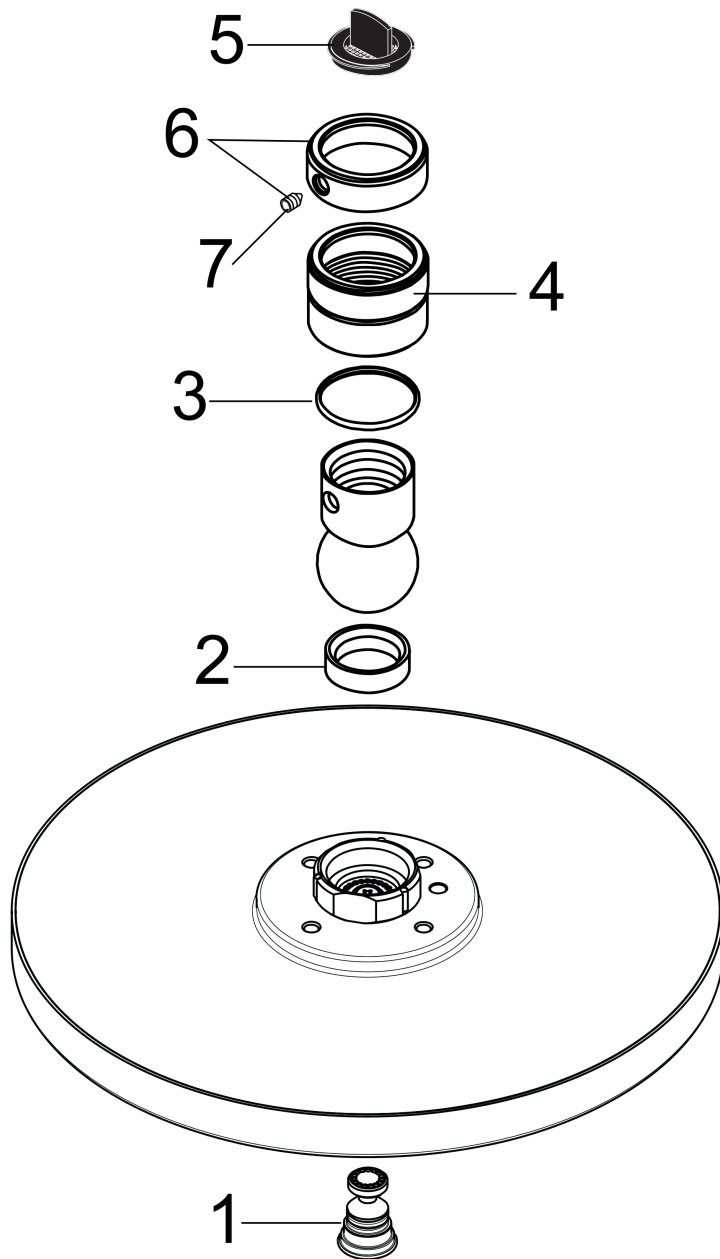

Raindance S
Showerhead 180 1-Jet, 2.0 GPM
 Finishes : **chrome** Part no. : **04718000**

Description

Features

- 107 no-clog spray channels
- Spray modes: RainAir
- Flow: 2.0 GPM (7.6 L/Min)
- Fully-finished matching spray face

Item details

List Price \$ 495.00

Technology

Compliance

Product image

Scale drawing

Raindance S
Showerhead 180 1-Jet, 2.0 GPM
 Finishes : **chrome** Part no. : **04718000**

Exploded drawing

Year of production: >01/18

Raindance S
Showerhead 180 1-Jet, 2.0 GPM
 Finishes : **chrome** Part no. : **04718000**

Spare parts list

Year of production: >01/18

Pos.	Description	Part no.	Price	PU
1	air jet (Eco)	95795000	-	1
2	seal	97606000	-	1
3	lever collar	97536000	-	1
4	nut	97958000	-	1
5	filter packing	88649000	-	1
6	lock washer	98942000	-	1