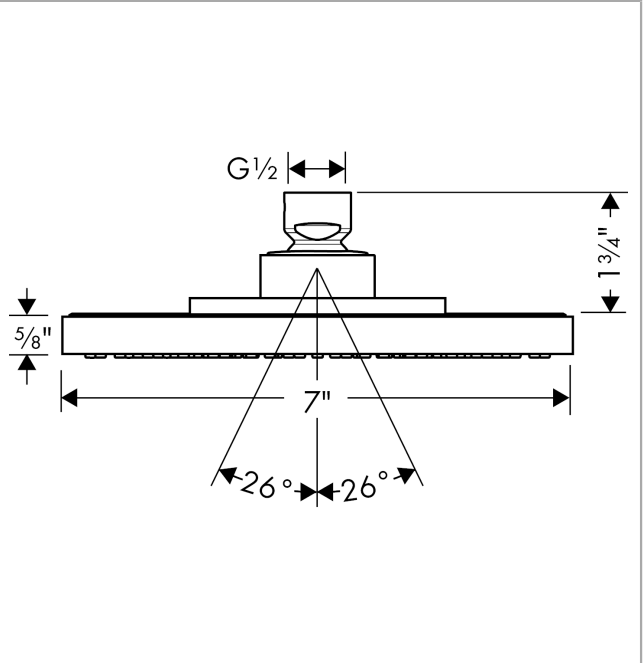

Raindance S
Showerhead 180 1-Jet, 2.0 GPM
 Finishes : **chrome** Part no. : **04718000**

Description

Features

- 107 no-clog spray channels
- Spray modes: RainAir
- Flow: 2.0 GPM (7.6 L/Min)
- Fully-finished matching spray face

Item details

List Price \$ 495.00

Technology

Compliance

Product image

Scale drawing

Raindance S
Showerhead 180 1-Jet, 2.0 GPM
 Finishes : **chrome** Part no. : **04718000**

Exploded drawing

Year of production: >01/18

Raindance S
Showerhead 180 1-Jet, 2.0 GPM
 Finishes : **chrome** Part no. : **04718000**

Spare parts list

Year of production: >01/18

Pos.	Description	Part no.	Price	PU
1	air jet (Eco)	95795000	-	1
2	seal	97606000	-	1
3	lever collar	97536000	-	1
4	nut	97958000	-	1
5	filter packing	88649000	-	1
6	lock washer	98942000	-	1