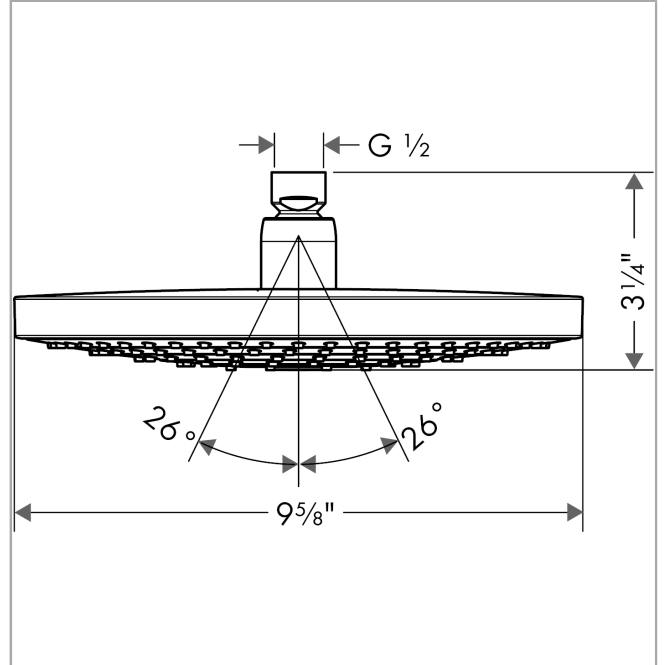

Raindance Select S
Showerhead 240 2-Jet, 1.8 GPM
 Finishes : **chrome** Part no. : **04720000**

Description

Features

- 134 no-clog spray channels
- Spray modes: RainAir, Rain
- Flow: 1.8 GPM (6.8 L/Min)
- Select button for comfortable alternation of spray modes
- Fully-finished matching spray face
- Spray face removable for cleaning

Item details

List Price \$ 544.00

Technology

Compliance

Product image

Scale drawing

Raindance Select S
Showerhead 240 2-Jet, 1.8 GPM
Finishes : **chrome** Part no. : **04720000**

Exploded drawing

Year of production: >01/18

Raindance Select S
Showerhead 240 2-Jet, 1.8 GPM
 Finishes : **chrome** Part no. : **04720000**

Spare parts list

Year of production: >01/18

Pos.	Description	Part no.	Price	PU
1	seal	98058000	-	1
2	filter	97735000	-	1
3	cover	98344000	-	1
4	O-ring 3x1	98384000	-	1
5	selector assy	93092000	-	1