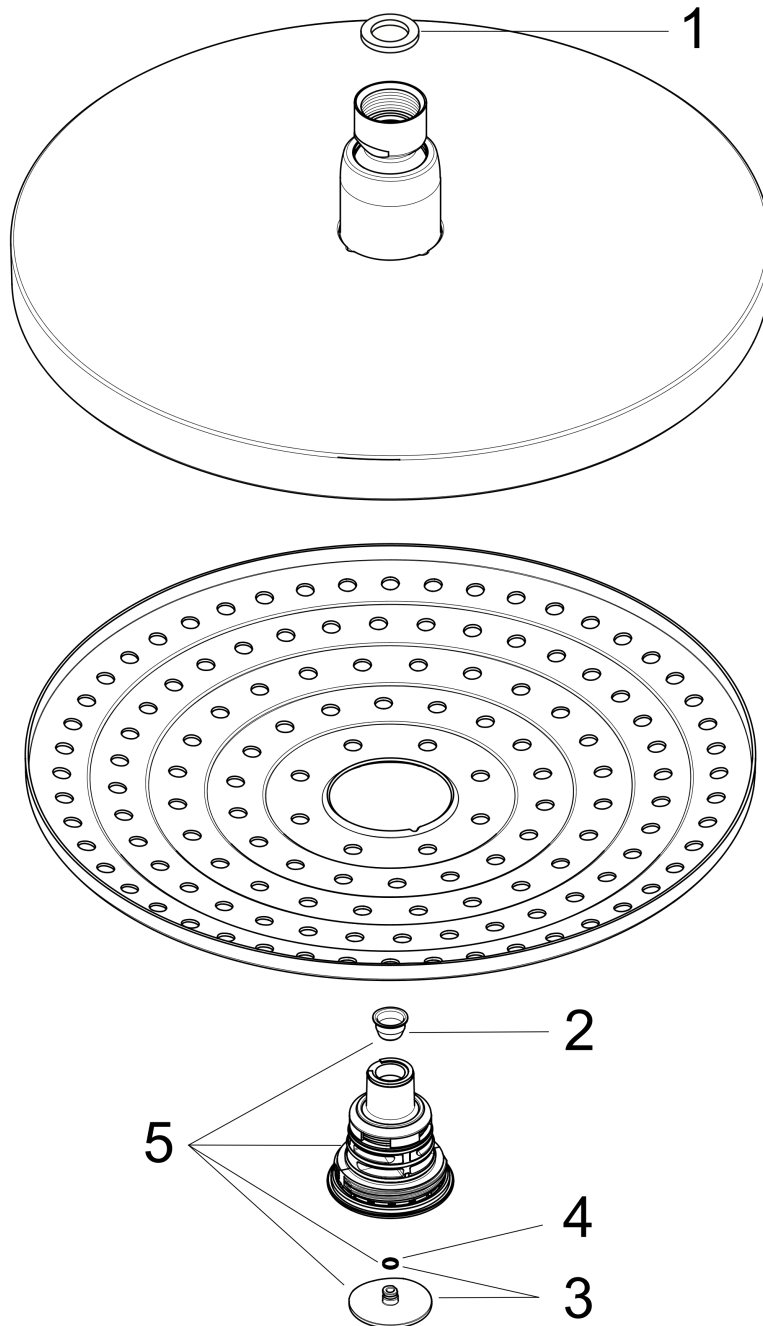

Raindance Select S
Showerhead 240 2-Jet, 1.8 GPM
 Finishes : **chrome** Part no. : **04720000**

Description

Features

- 134 no-clog spray channels
- Spray modes: RainAir, Rain
- Flow: 1.8 GPM (6.8 L/Min)
- Select button for comfortable alternation of spray modes
- Fully-finished matching spray face
- Spray face removable for cleaning

Item details

List Price \$ 544.00

Technology

Compliance

Product image

Scale drawing

Raindance Select S
Showerhead 240 2-Jet, 1.8 GPM
Finishes : **chrome** Part no. : **04720000**

Exploded drawing

Year of production: >01/18

Raindance Select S
Showerhead 240 2-Jet, 1.8 GPM
 Finishes : **chrome** Part no. : **04720000**

Spare parts list

Year of production: >01/18

Pos.	Description	Part no.	Price	PU
1	seal	98058000	-	1
2	filter	97735000	-	1
3	cover	98344000	-	1
4	O-ring 3x1	98384000	-	1
5	selector assy	93092000	-	1