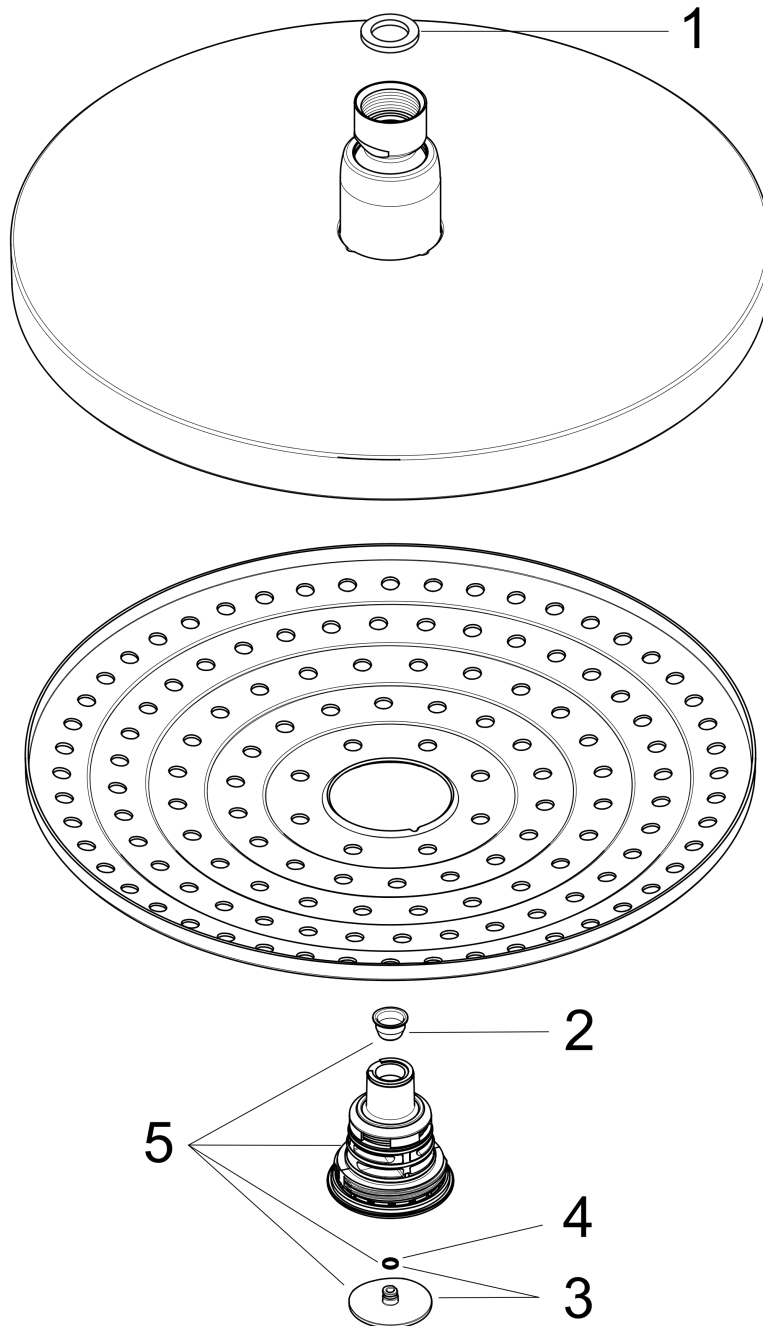

**Raindance Select S
Showerhead 240 2-Jet, 1.8 GPM**

Finishes : **brushed nickel** Part no. : **04720820**

Description

Features

- 134 no-clog spray channels
- Spray modes: RainAir, Rain
- Flow: 1.8 GPM (6.8 L/Min)
- Select button for comfortable alternation of spray modes
- Fully-finished matching spray face
- Spray face removable for cleaning

Item details

List Price \$ 700.00

Technology

Compliance

Product image

Scale drawing

Raindance Select S
Showerhead 240 2-Jet, 1.8 GPM
 Finishes : **brushed nickel** Part no. : **04720820**

Exploded drawing

Year of production: >01/18

Raindance Select S
Showerhead 240 2-Jet, 1.8 GPM
 Finishes : **brushed nickel** Part no. : **04720820**

Spare parts list

Year of production: >01/18

| Pos. | Description | Part no. | Price | PU |
|------|---------------|----------|-------|----|
| 1 | seal | 98058000 | - | 1 |
| 2 | filter | 97735000 | - | 1 |
| 3 | cover | 98344000 | - | 1 |
| 4 | O-ring 3x1 | 98384000 | - | 1 |
| 5 | selector assy | 93092000 | - | 1 |