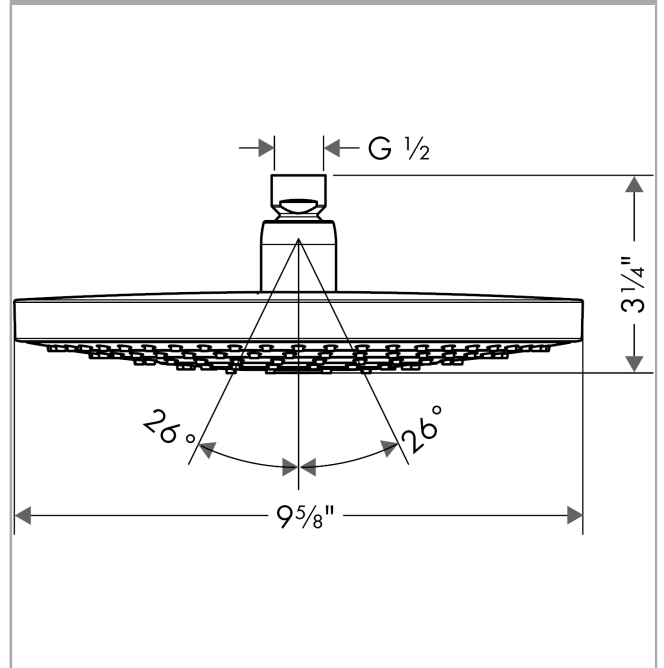

**Raindance Select S
Showerhead 240 2-Jet, 1.8 GPM**

Finishes : **brushed nickel** Part no. : **04720820**

Description

Features

- 134 no-clog spray channels
- Spray modes: RainAir, Rain
- Flow: 1.8 GPM (6.8 L/Min)
- Select button for comfortable alternation of spray modes
- Fully-finished matching spray face
- Spray face removable for cleaning

Item details

List Price \$ 700.00

Technology

Compliance

Product image

Scale drawing

Raindance Select S
Showerhead 240 2-Jet, 1.8 GPM
 Finishes : **brushed nickel** Part no. : **04720820**

Exploded drawing

Year of production: >01/18

Raindance Select S
Showerhead 240 2-Jet, 1.8 GPM
 Finishes : **brushed nickel** Part no. : **04720820**

Spare parts list

Year of production: >01/18

| Pos. | Description | Part no. | Price | PU |
|------|---------------|----------|-------|----|
| 1 | seal | 98058000 | - | 1 |
| 2 | filter | 97735000 | - | 1 |
| 3 | cover | 98344000 | - | 1 |
| 4 | O-ring 3x1 | 98384000 | - | 1 |
| 5 | selector assy | 93092000 | - | 1 |