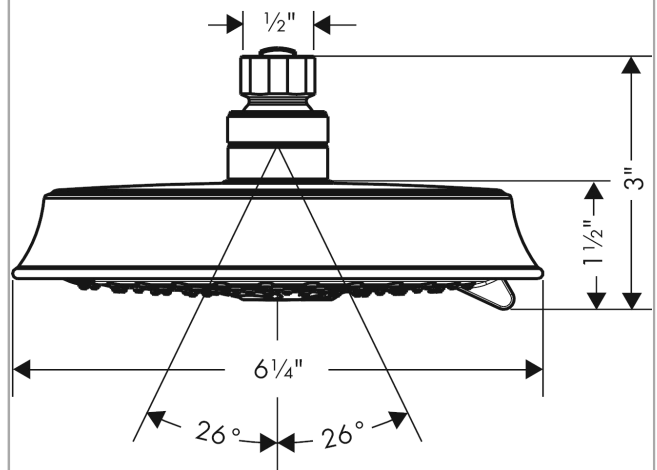

Raindance Classic
Showerhead 150 3-Jet, 2.0 GPM
 Finishes : **chrome** Part no. : **04721000**

Description

Features

- 86 no-clog spray channels
- Spray modes: RainAir, BalanceAir, Whirl
- Flow: 2.0 GPM (7.6 L/Min)
- Fully-finished matching spray face

Item details

List Price \$ 289.00

Technology

Compliance

Product image

Scale drawing

Raindance Classic
Showerhead 150 3-Jet, 2.0 GPM
Finishes : **chrome** Part no. : **04721000**

Exploded drawing

Year of production: >01/18

Raindance Classic
Showerhead 150 3-Jet, 2.0 GPM
 Finishes : **chrome** Part no. : **04721000**

Spare parts list

Year of production: >01/18

Pos.	Description	Part no.	Price	PU
1	filter packing	88649000	-	1