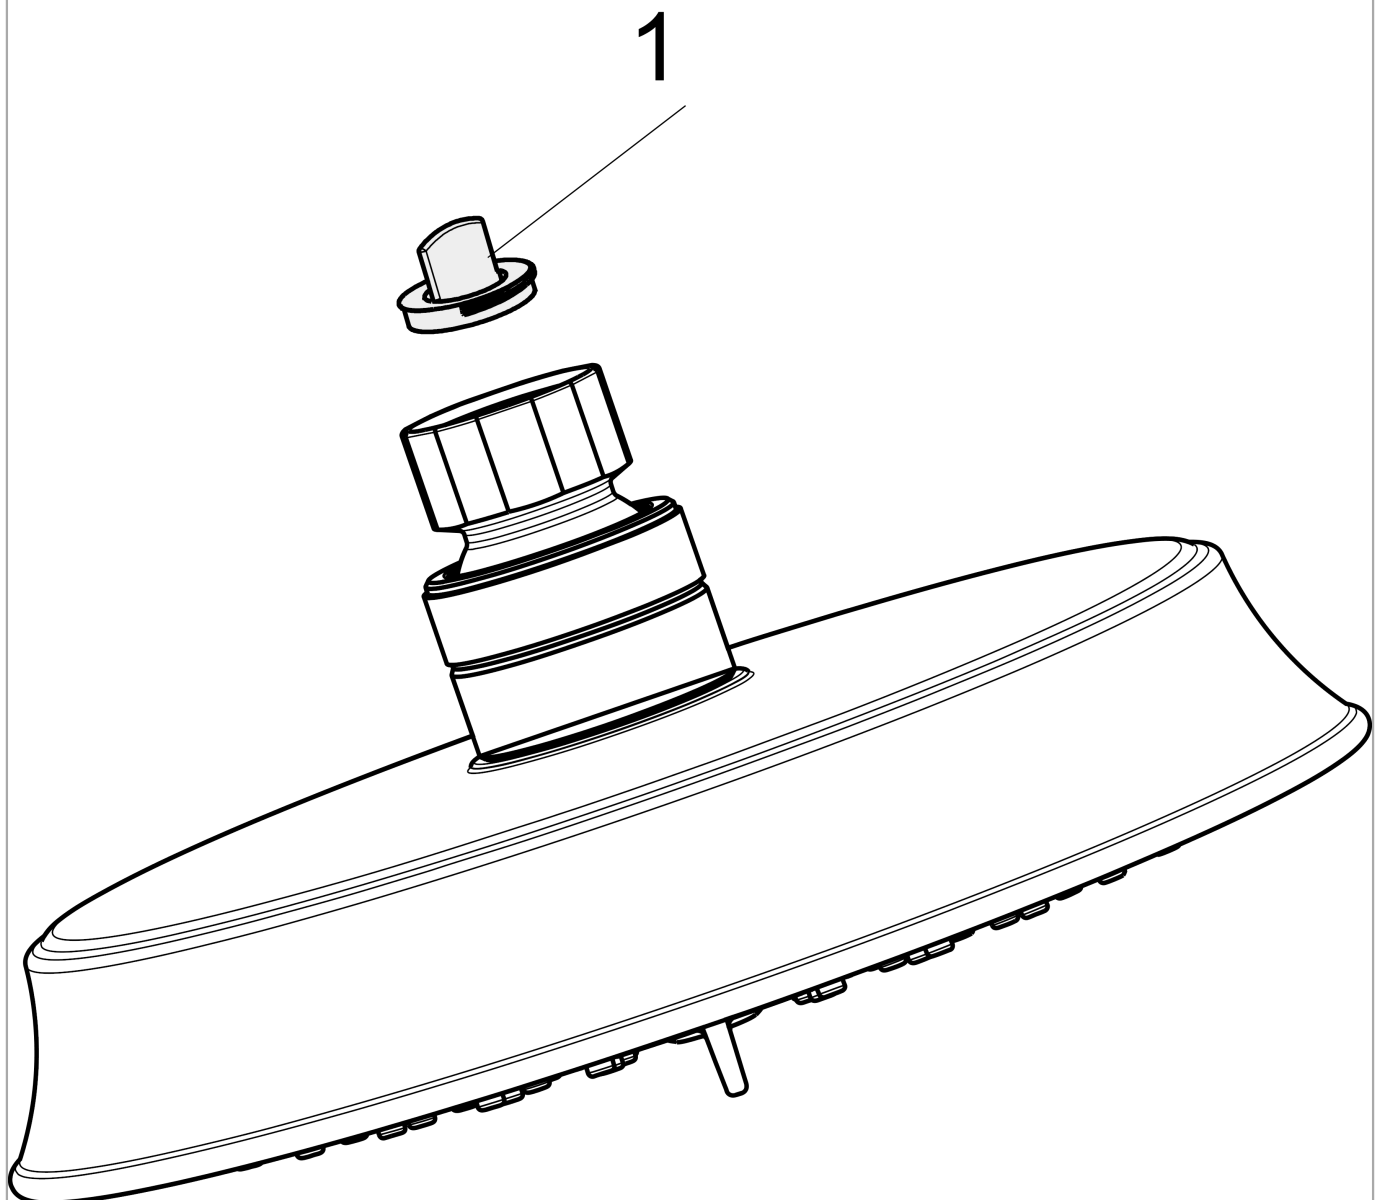

Raindance Classic
Showerhead 150 3-Jet, 2.0 GPM
 Finishes : **chrome** Part no. : **04721000**

Description

Features

- 86 no-clog spray channels
- Spray modes: RainAir, BalanceAir, Whirl
- Flow: 2.0 GPM (7.6 L/Min)
- Fully-finished matching spray face

Item details

List Price \$ 289.00

Technology

Compliance

Product image

Scale drawing

Raindance Classic
Showerhead 150 3-Jet, 2.0 GPM
Finishes : **chrome** Part no. : **04721000**

Exploded drawing

Year of production: >01/18

Raindance Classic
Showerhead 150 3-Jet, 2.0 GPM
 Finishes : **chrome** Part no. : **04721000**

Spare parts list

Year of production: >01/18

Pos.	Description	Part no.	Price	PU
1	filter packing	88649000	-	1