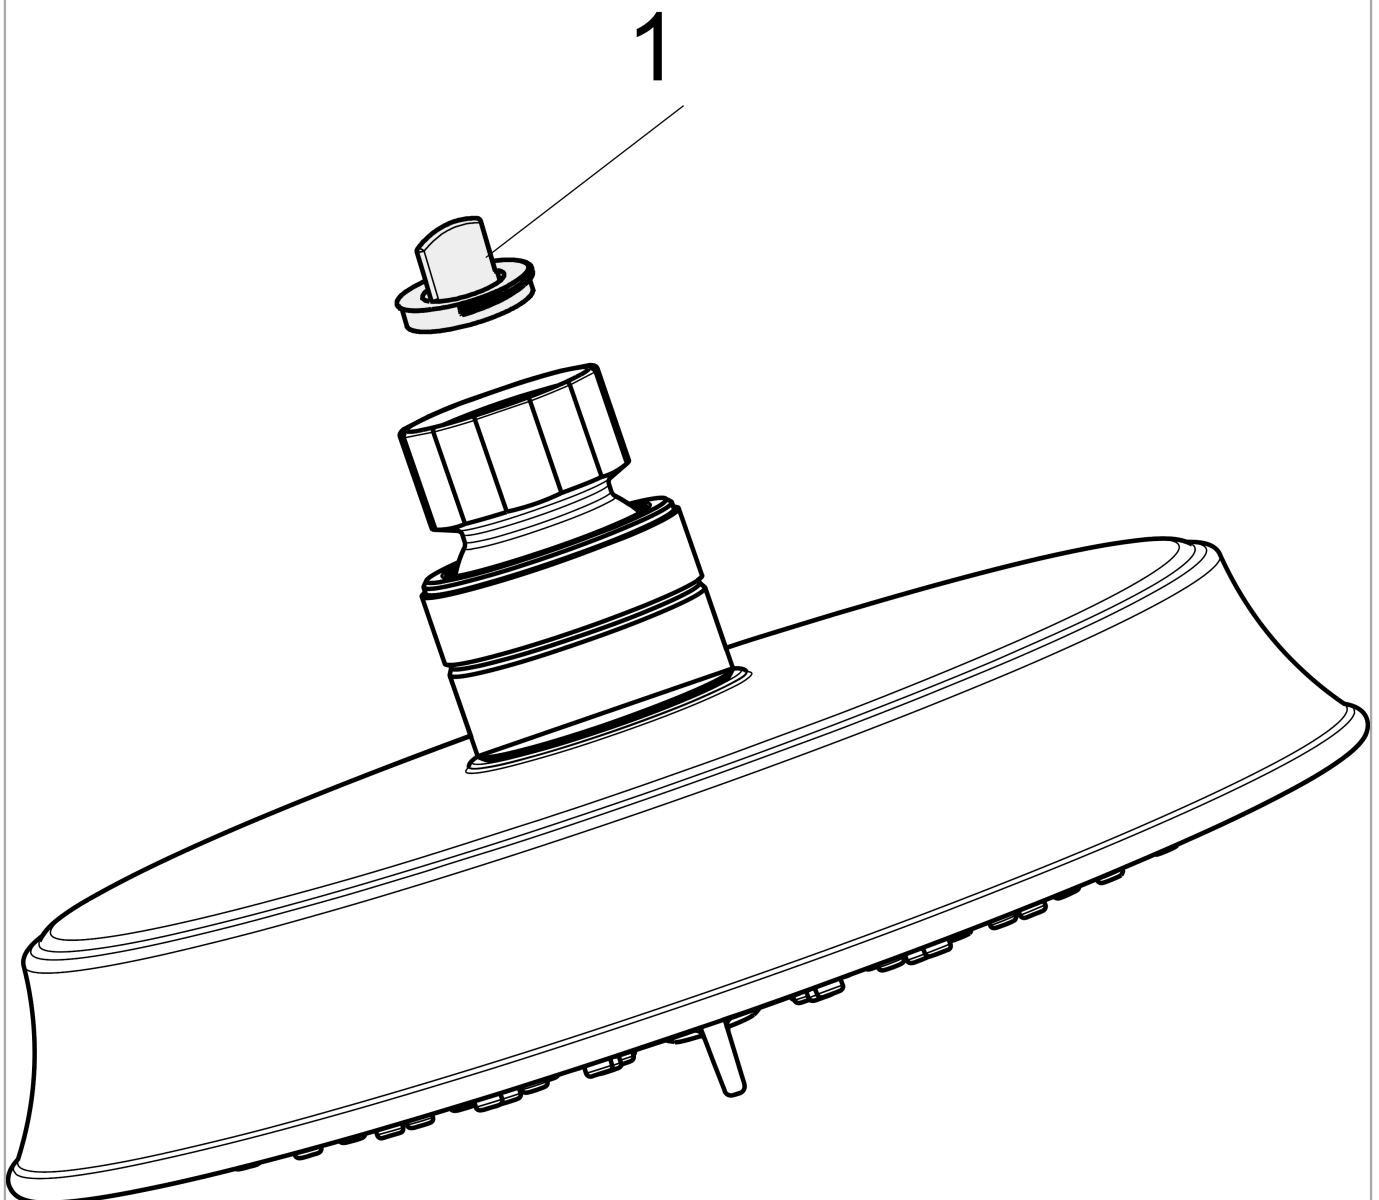

**Raindance Classic
Showerhead 150 3-Jet, 2.0 GPM**

Finishes : **brushed nickel** Part no. : **04721820**

Description

Features

- 86 no-clog spray channels
- Spray modes: RainAir, BalanceAir, Whirl
- Flow: 2.0 GPM (7.6 L/Min)
- Fully-finished matching spray face

Item details

List Price \$ 407.00

Technology

Compliance

Product image

Scale drawing

Raindance Classic
Showerhead 150 3-Jet, 2.0 GPM
Finishes : **brushed nickel** Part no. : **04721820**

Exploded drawing

Year of production: >01/18

Raindance Classic
Showerhead 150 3-Jet, 2.0 GPM
 Finishes : **brushed nickel** Part no. : **04721820**

Spare parts list

Year of production: >01/18

Pos.	Description	Part no.	Price	PU
1	filter packing	88649000	-	1