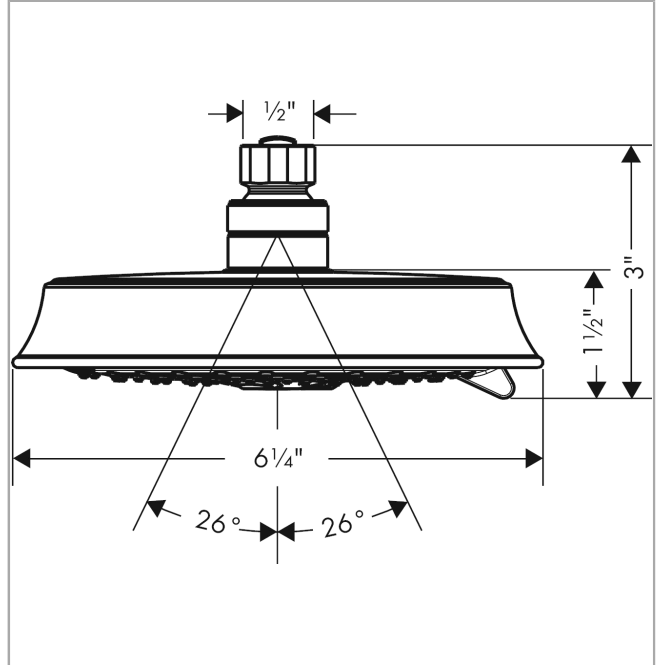

**Raindance Classic
Showerhead 150 3-Jet, 2.0 GPM**

Finishes : **brushed nickel** Part no. : **04721820**

Description

Features

- 86 no-clog spray channels
- Spray modes: RainAir, BalanceAir, Whirl
- Flow: 2.0 GPM (7.6 L/Min)
- Fully-finished matching spray face

Item details

List Price \$ 407.00

Technology

Compliance

Product image

Scale drawing

Raindance Classic
Showerhead 150 3-Jet, 2.0 GPM
Finishes : **brushed nickel** Part no. : **04721820**

Exploded drawing

Year of production: >01/18

Raindance Classic
Showerhead 150 3-Jet, 2.0 GPM
 Finishes : **brushed nickel** Part no. : **04721820**

Spare parts list

Year of production: >01/18

Pos.	Description	Part no.	Price	PU
1	filter packing	88649000	-	1