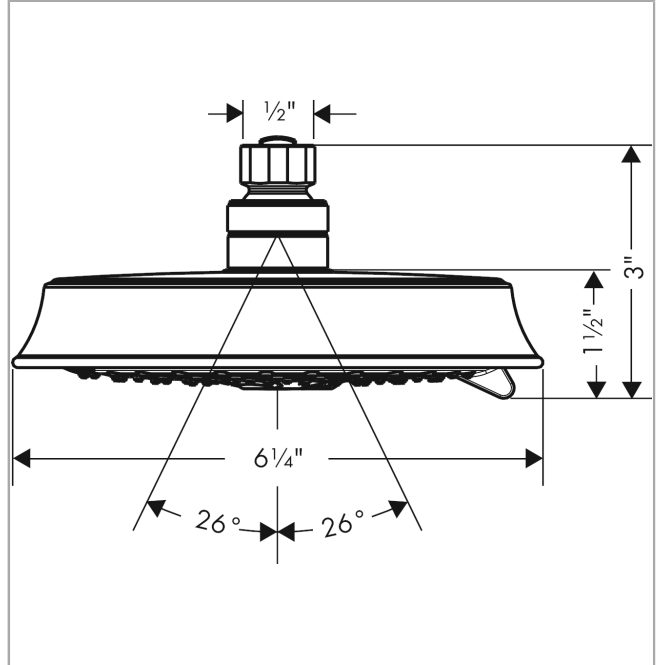

Raindance Classic
Showerhead 150 3-Jet, 2.0 GPM
 Finishes : **rubbed bronze** Part no. : **04721920**

Description

Features

- 86 no-clog spray channels
- Spray modes: RainAir, BalanceAir, Whirl
- Flow: 2.0 GPM (7.6 L/Min)
- Fully-finished matching spray face

Item details

List Price \$ 407.00

Technology

Compliance

Product image

Scale drawing

Raindance Classic
Showerhead 150 3-Jet, 2.0 GPM
Finishes : **rubbed bronze** Part no. : **04721920**

Exploded drawing

Year of production: >01/18

Raindance Classic
Showerhead 150 3-Jet, 2.0 GPM
 Finishes : **rubbed bronze** Part no. : **04721920**

Spare parts list

Year of production: >01/18

Pos.	Description	Part no.	Price	PU
1	filter packing	88649000	-	1