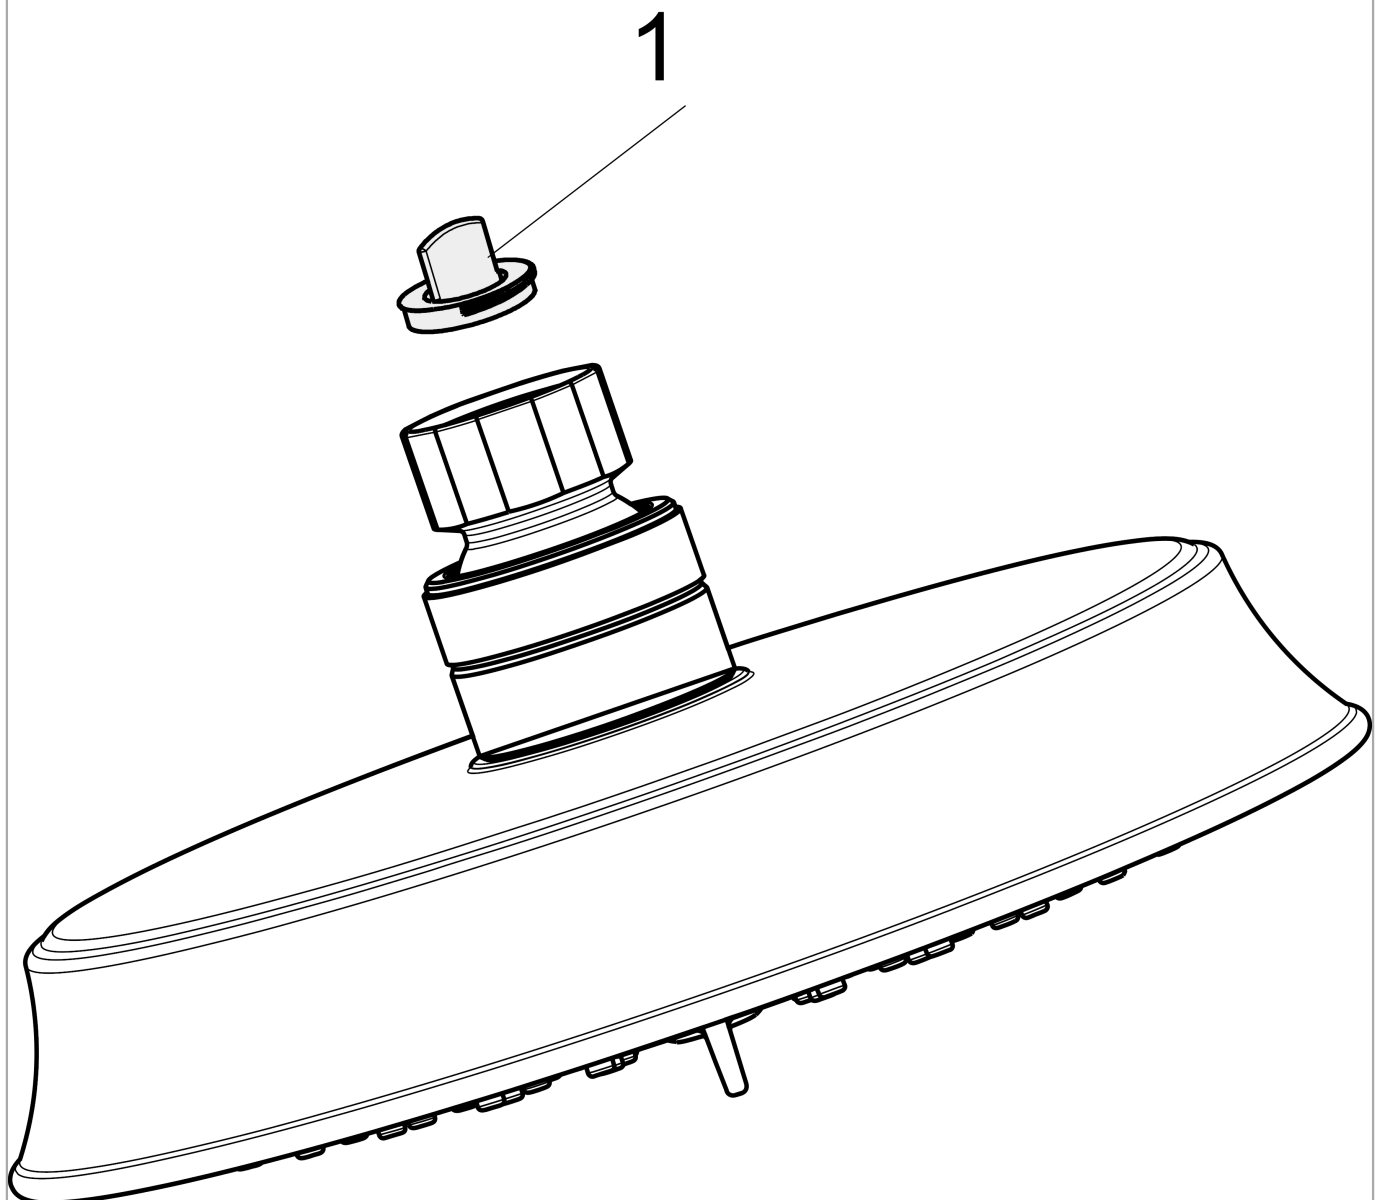

Raindance Classic
Showerhead 150 3-Jet, 2.0 GPM
 Finishes : **rubbed bronze** Part no. : **04721920**

Description

Features

- 86 no-clog spray channels
- Spray modes: RainAir, BalanceAir, Whirl
- Flow: 2.0 GPM (7.6 L/Min)
- Fully-finished matching spray face

Item details

List Price \$ 407.00

Technology

Compliance

Product image

Scale drawing

Raindance Classic
Showerhead 150 3-Jet, 2.0 GPM
Finishes : **rubbed bronze** Part no. : **04721920**

Exploded drawing

Year of production: >01/18

Raindance Classic
Showerhead 150 3-Jet, 2.0 GPM
 Finishes : **rubbed bronze** Part no. : **04721920**

Spare parts list

Year of production: >01/18

Pos.	Description	Part no.	Price	PU
1	filter packing	88649000	-	1