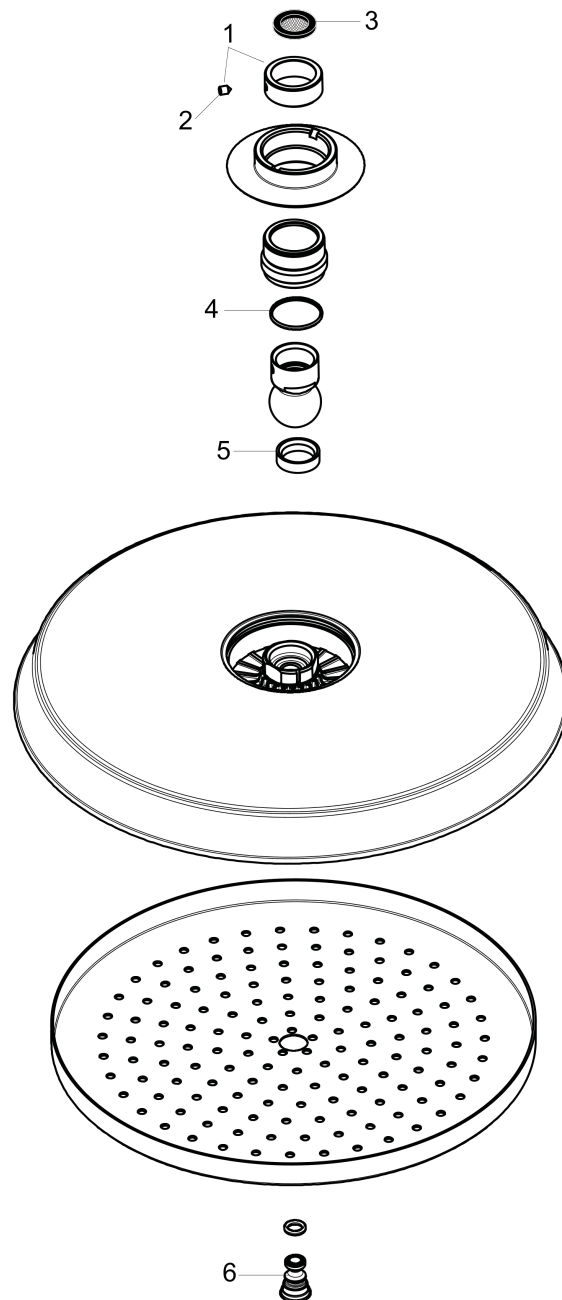

Raindance Classic
Showerhead 180 1-Jet, 2.0 GPM
 Finishes : **chrome** Part no. : **04722000**

Description

Features

- 107 no-clog spray channels
- Spray modes: RainAir
- Flow: 2.0 GPM (7.6 L/Min)
- Fully-finished matching spray face

Item details

List Price \$ 528.00

Technology

Compliance

Product image

Scale drawing

Raindance Classic
Showerhead 180 1-Jet, 2.0 GPM
Finishes : **chrome** Part no. : **04722000**

Exploded drawing

Year of production: >01/18

Raindance Classic
Showerhead 180 1-Jet, 2.0 GPM
 Finishes : **chrome** Part no. : **04722000**

Spare parts list

Year of production: >01/18

Pos.	Description	Part no.	Price	PU
1	lock washer	98942000	-	1
2	hollow set screw M4x6	97767000	-	1
3	filter packing	88649000	-	1
4	lever collar	97536000	-	1
5	seal	97606000	-	1
6	air jet (Eco)	95795000	-	1