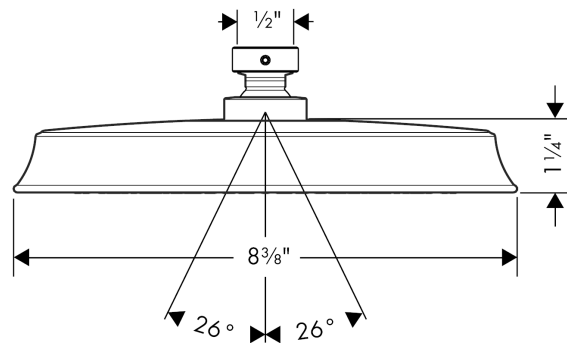

Raindance Classic

Showerhead 180 1-Jet, 2.0 GPM

Finishes : **polished nickel** Part no. : **04722830**

Description

Features

- 107 no-clog spray channels
- Spray modes: RainAir
- Flow: 2.0 GPM (7.6 L/Min)
- Fully-finished matching spray face

Item details

List Price \$ 603.00

Technology

Compliance

Product image

Scale drawing

Raindance Classic

Showerhead 180 1-Jet, 2.0 GPM

Finishes : **polished nickel** Part no. : **04722830**

Exploded drawing

Year of production: >04/17

Raindance Classic
Showerhead 180 1-Jet, 2.0 GPM
 Finishes : **polished nickel** Part no. : **04722830**

Spare parts list

Year of production: >04/17

Pos.	Description	Part no.	Price	PU
1	lock washer	98942000	-	1
2	hollow set screw M4x6	97767000	-	1
3	filter packing	94246000	-	1
4	lever collar	97536000	-	1
5	seal	97606000	-	1
6	air jet (Eco)	95795830	-	1