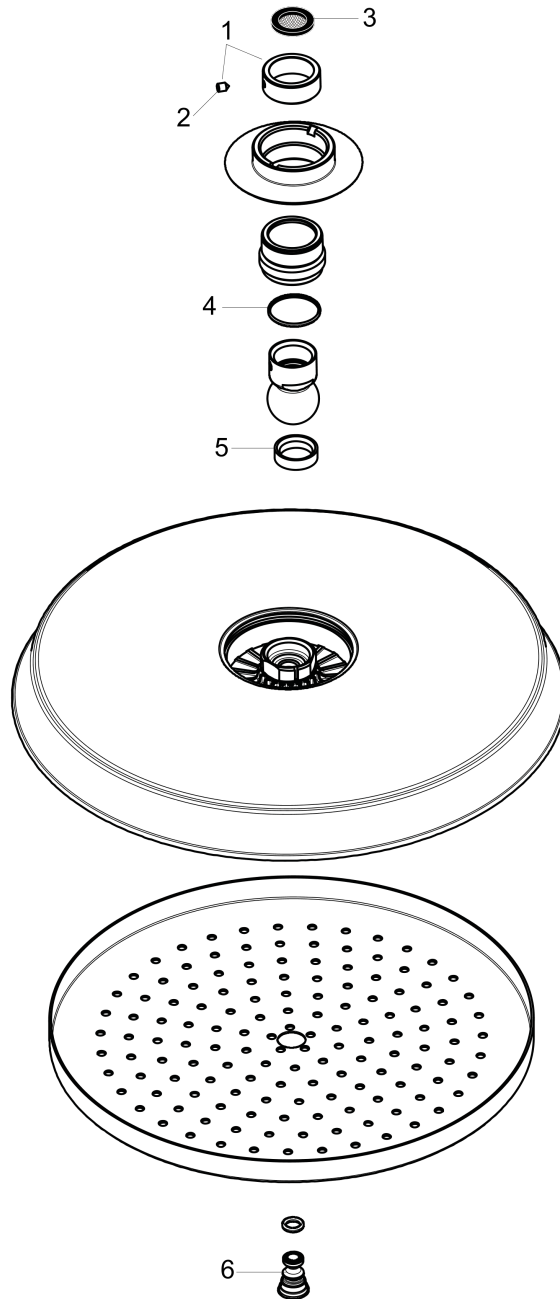

Raindance Classic

Showerhead 180 1-Jet, 2.0 GPM

Finishes : **polished nickel** Part no. : **04722830**

Description

Features

- 107 no-clog spray channels
- Spray modes: RainAir
- Flow: 2.0 GPM (7.6 L/Min)
- Fully-finished matching spray face

Item details

List Price \$ 603.00

Technology

Compliance

Product image

Scale drawing

Raindance Classic

Showerhead 180 1-Jet, 2.0 GPM

Finishes : **polished nickel** Part no. : **04722830**

Exploded drawing

Year of production: >04/17

Raindance Classic
Showerhead 180 1-Jet, 2.0 GPM
 Finishes : **polished nickel** Part no. : **04722830**

Spare parts list

Year of production: >04/17

Pos.	Description	Part no.	Price	PU
1	lock washer	98942000	-	1
2	hollow set screw M4x6	97767000	-	1
3	filter packing	94246000	-	1
4	lever collar	97536000	-	1
5	seal	97606000	-	1
6	air jet (Eco)	95795830	-	1