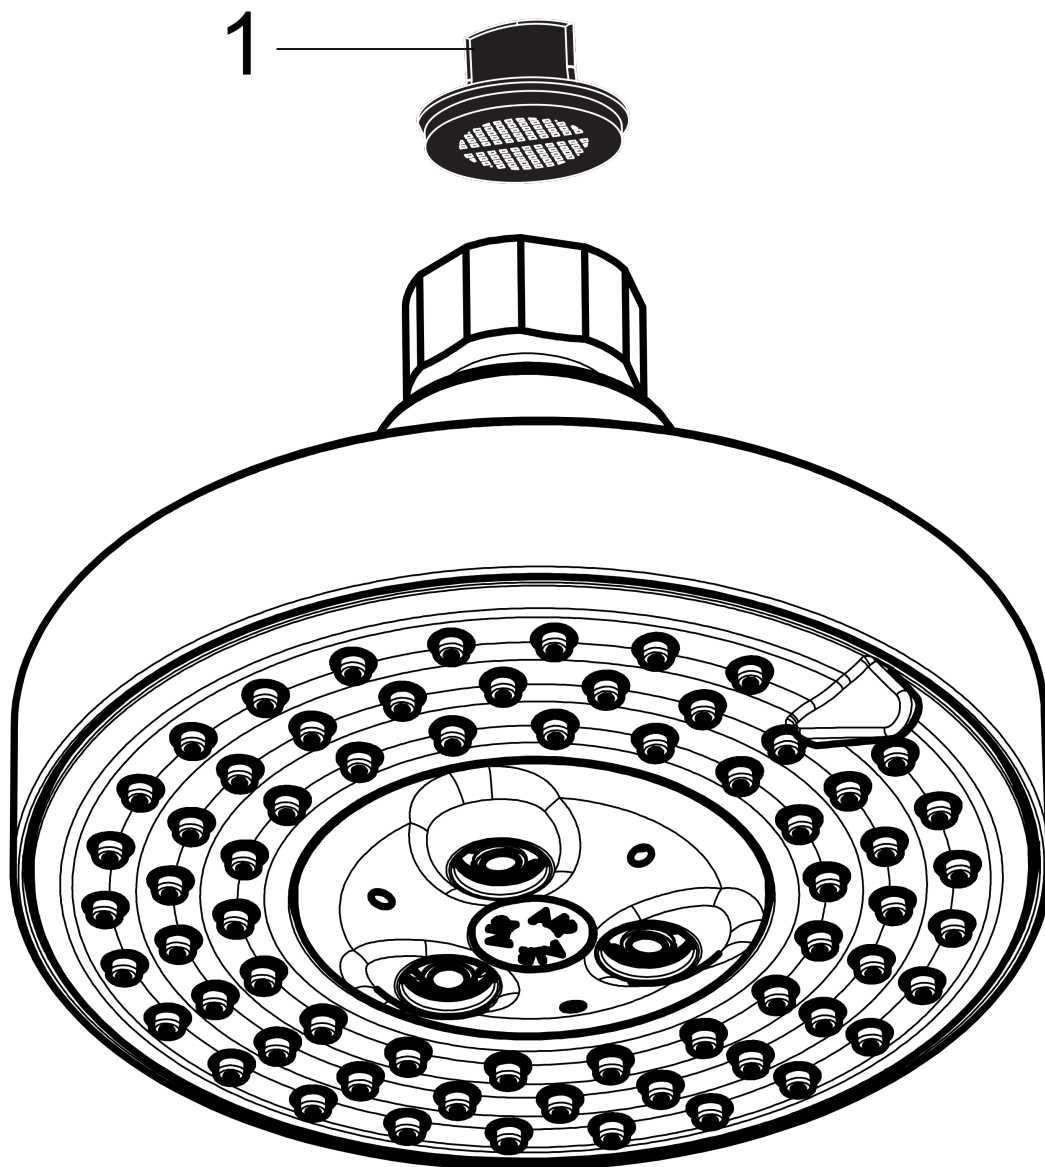

Raindance S

Showerhead 120 3-Jet, 2.0 GPM

Finishes : **brushed nickel** Part no. : **04728820**

Description

Features

- 95 no-clog spray channels
- Spray modes: BalanceAir, Whirl, RainAir
- Flow: 2.0 GPM (7.6 L/Min)

Item details

List Price \$ 310.00

Technology

Compliance

Product image

Scale drawing

Raindance S

Showerhead 120 3-Jet, 2.0 GPM

Finishes : **brushed nickel** Part no. : **04728820**

Exploded drawing

Year of production: >01/18

Raindance S

Showerhead 120 3-Jet, 2.0 GPM

Finishes : **brushed nickel** Part no. : **04728820**

Spare parts list