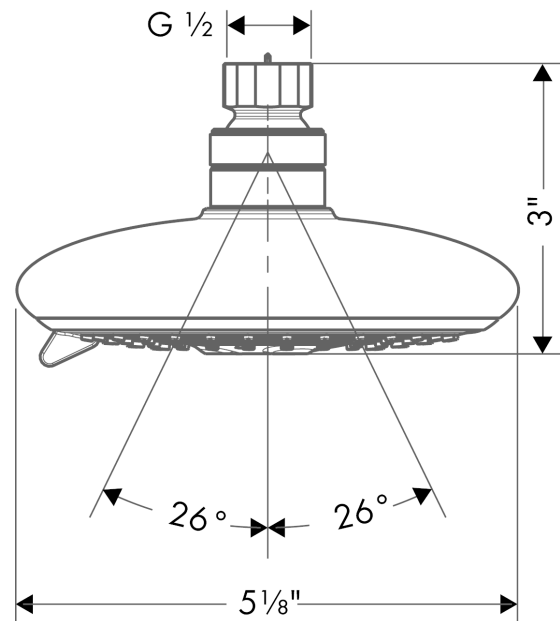

Raindance E
Showerhead 120 3-Jet, 2.0 GPM
 Finishes : **chrome** Part no. : **04729000**

Description

Features

- 95 no-clog spray channels
- Spray modes: RainAir, BalanceAir, Whirl
- Flow: 2.0 GPM (7.6 L/Min)

Item details

List Price \$ 192.00

Technology

Compliance

Product image

Scale drawing

Raindance E
Showerhead 120 3-Jet, 2.0 GPM
Finishes : **chrome** Part no. : **04729000**

Exploded drawing

Year of production: >01/18

Raindance E

Showerhead 120 3-Jet, 2.0 GPM

Finishes : **chrome** Part no. : **04729000**

Spare parts list

Year of production: >01/18

Pos.	Description	Part no.	Price	PU
1	filter packing	88649000	-	1