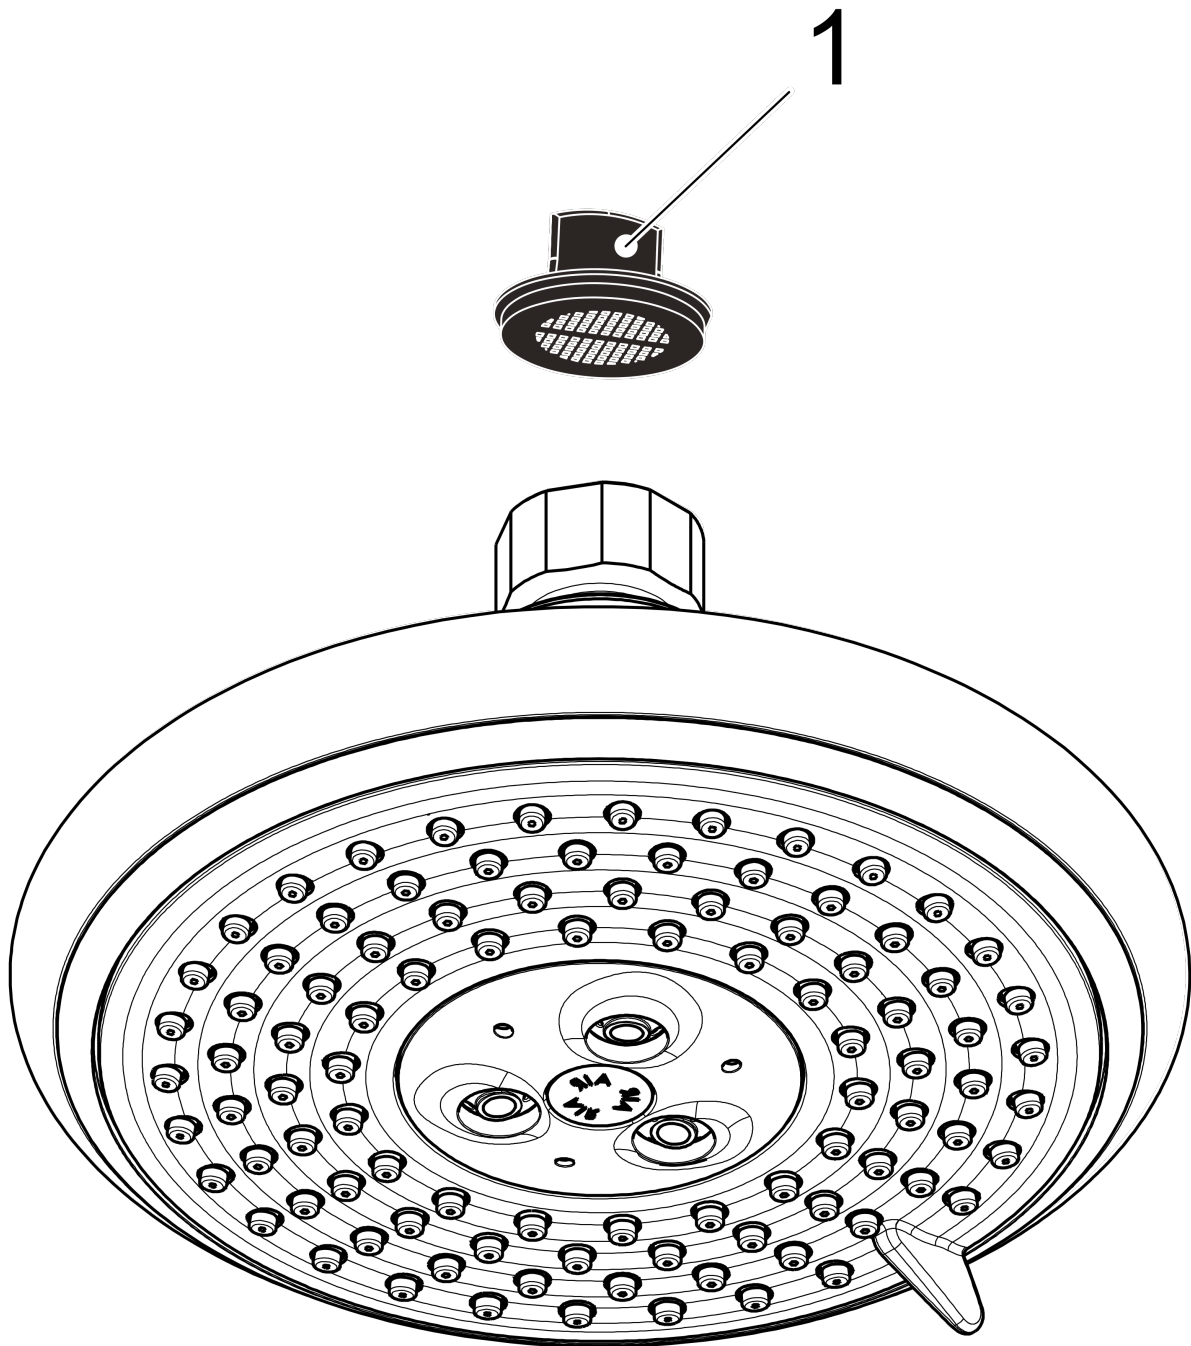

Raindance E
Showerhead 120 3-Jet, 2.0 GPM
 Finishes : **chrome** Part no. : **04729000**

Description

Features

- 95 no-clog spray channels
- Spray modes: RainAir, BalanceAir, Whirl
- Flow: 2.0 GPM (7.6 L/Min)

Item details

List Price \$ 192.00

Technology

Compliance

Product image

Scale drawing

Raindance E
Showerhead 120 3-Jet, 2.0 GPM
Finishes : **chrome** Part no. : **04729000**

Exploded drawing

Year of production: >01/18

Raindance E

Showerhead 120 3-Jet, 2.0 GPM

Finishes : **chrome** Part no. : **04729000**

Spare parts list

Year of production: >01/18

Pos.	Description	Part no.	Price	PU
1	filter packing	88649000	-	1