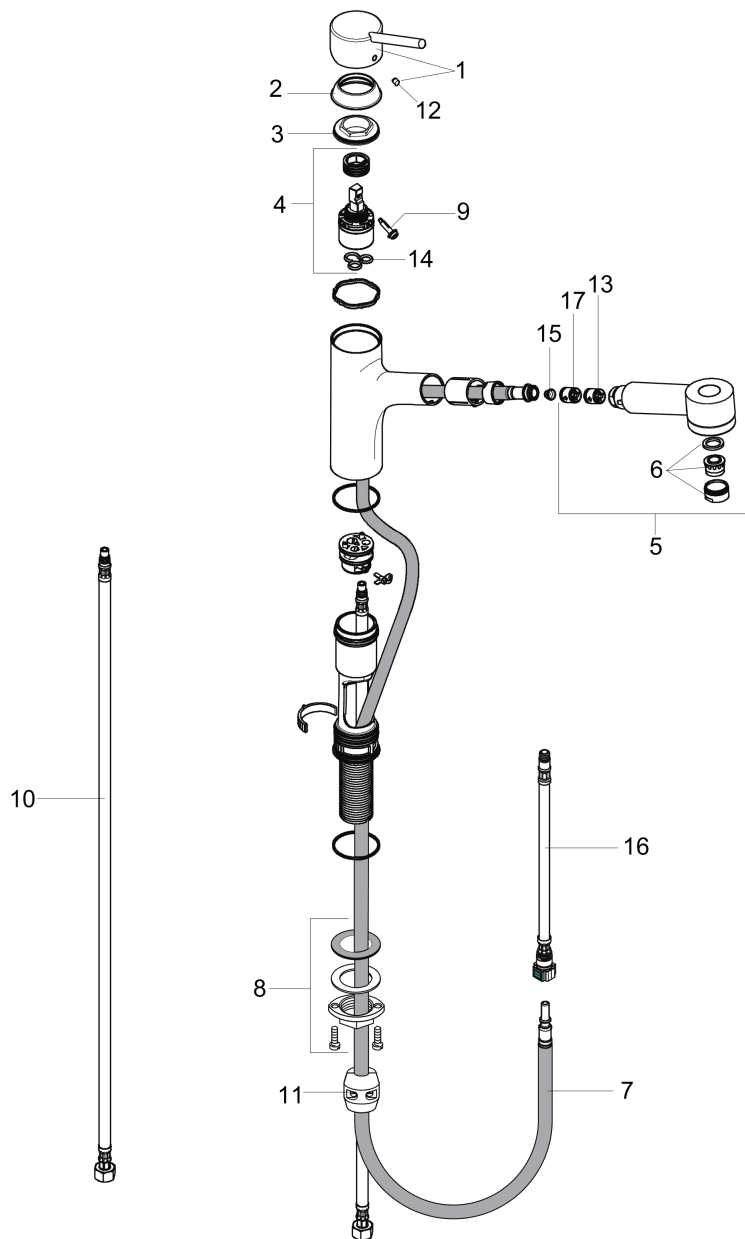

Talis S
Kitchen Faucet, 2-Spray Pull-Out, 1.75 GPM
 Finishes : **chrome** Part no. : **06462000**

Description

Features

- Swivel range 150°
- Full and needle spray
- Locking spray diverter (reverts to default spray mode upon valve closing)
- Single-hole installation
- Flow: 1.75 GPM (6.6 L/Min)
- Ceramic cartridge
- 3/8" hoses
- Integrated double backflow prevention

Item details

List Price \$ 559.00

Technology

Compliance

Product image

Scale drawing

Talis S
Kitchen Faucet, 2-Spray Pull-Out, 1.75 GPM
 Finishes : **chrome** Part no. : **06462000**

Exploded drawing

Year of production: >10/18

Talis S
Kitchen Faucet, 2-Spray Pull-Out, 1.75 GPM
 Finishes : **chrome** Part no. : **06462000**

Spare parts list

Year of production: >10/18

Pos.	Description	Part no.	Price	PU
1	handle	32892000	-	1
2	flange	97995000	-	1
3	nut	97996000	-	1
4	cartridge, assy	92730000	-	1
5	handspray	97999001	-	1
6	aerator M24x1 (7 l/min)	13912000	-	1
7	hose 1,50 m	88624000	-	1
8	fixing set (Ø 34)	95049000	-	1
9	locking screw for handle	95140000	-	1
10	connection hose 35½" M8x0,75 3/8"	96316001	-	1
11	weight	92500000	-	1
12	screw cover	88655000	-	1
13	set of non return valves DW 15	94074000	-	1
14	seal	95008000	-	1
15	filter	97735000	-	1
16	connection hose 600 mm M10x1	95561000	-	1
17	non return valve	93218000	-	1