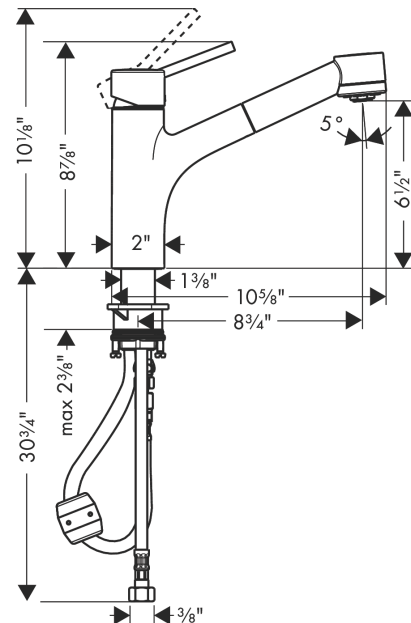

Talis S
Kitchen Faucet, 2-Spray Pull-Out, 1.75 GPM
 Finishes : **chrome** Part no. : **06462000**

Description

Features

- Swivel range 150°
- Full and needle spray
- Locking spray diverter (reverts to default spray mode upon valve closing)
- Single-hole installation
- Flow: 1.75 GPM (6.6 L/Min)
- Ceramic cartridge
- 3/8" hoses
- Integrated double backflow prevention

Item details

List Price \$ 559.00

Technology

Compliance

Product image

Scale drawing

Talis S
Kitchen Faucet, 2-Spray Pull-Out, 1.75 GPM
 Finishes : **chrome** Part no. : **06462000**

Exploded drawing

Year of production: >10/18

Talis S
Kitchen Faucet, 2-Spray Pull-Out, 1.75 GPM
 Finishes : **chrome** Part no. : **06462000**

Spare parts list

Year of production: >10/18

Pos.	Description	Part no.	Price	PU
1	handle	32892000	-	1
2	flange	97995000	-	1
3	nut	97996000	-	1
4	cartridge, assy	92730000	-	1
5	handspray	97999001	-	1
6	aerator M24x1 (7 l/min)	13912000	-	1
7	hose 1,50 m	88624000	-	1
8	fixing set (Ø 34)	95049000	-	1
9	locking screw for handle	95140000	-	1
10	connection hose 35½" M8x0,75 3/8"	96316001	-	1
11	weight	92500000	-	1
12	screw cover	88655000	-	1
13	set of non return valves DW 15	94074000	-	1
14	seal	95008000	-	1
15	filter	97735000	-	1
16	connection hose 600 mm M10x1	95561000	-	1
17	non return valve	93218000	-	1