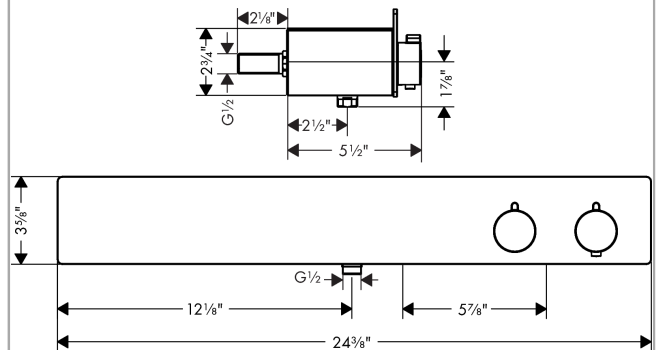

ShowerTablet
Thermostatic Trim 600 for Exposed Installation for 2 Functions
 Finishes : **chrome** Part no. : **13108001**

Description

Features

- Volume control and diverter for 2 outlets
- Shut-off/diverter valve, Thermostatic cartridge
- Anti-scald 100° safety stop

Item details

List Price \$ 995.00

Compliance

Product image

Scale drawing

ShowerTablet
Thermostatic Trim 600 for Exposed Installation for 2 Functions
 Finishes : **chrome** Part no. : **13108001**

Exploded drawing

Year of production: >07/18

ShowerTablet
Thermostatic Trim 600 for Exposed Installation for 2 Functions
 Finishes : **chrome** Part no. : **13108001**

Spare parts list

Year of production: >07/18

Pos.	Description	Part no.	Price	PU
1	handle fixing set	93228000	-	1
2	safety set	93229000	-	1
3	nut	98913000	-	1
4	shut off unit with selector	98283000	-	1
5	thermostat cartridge	98282000	-	1
6	hollow set screw M6x16 including o-ring 29x3	98372000	-	1
7	O-ring 14x2	98129000	-	1
8	cover	93225000	-	1
9	O-ring 76x2,5	98431000	-	1
10	mounting kit	98744000	-	1
11	non return valve (pressure-resistant up to 2 MPa)	93223000	-	1
12	adapter for ball S - union	02026000	-	1
13	O-ring 29x3	98371000	-	1
14	noise reduction	96429000	-	1
15	set of connecting threads	93231000	-	1
16	O-ring 23x2	98398000	-	1
17	connecting thread	93232000	-	1
18	O-ring 15x2,5	98131000	-	1