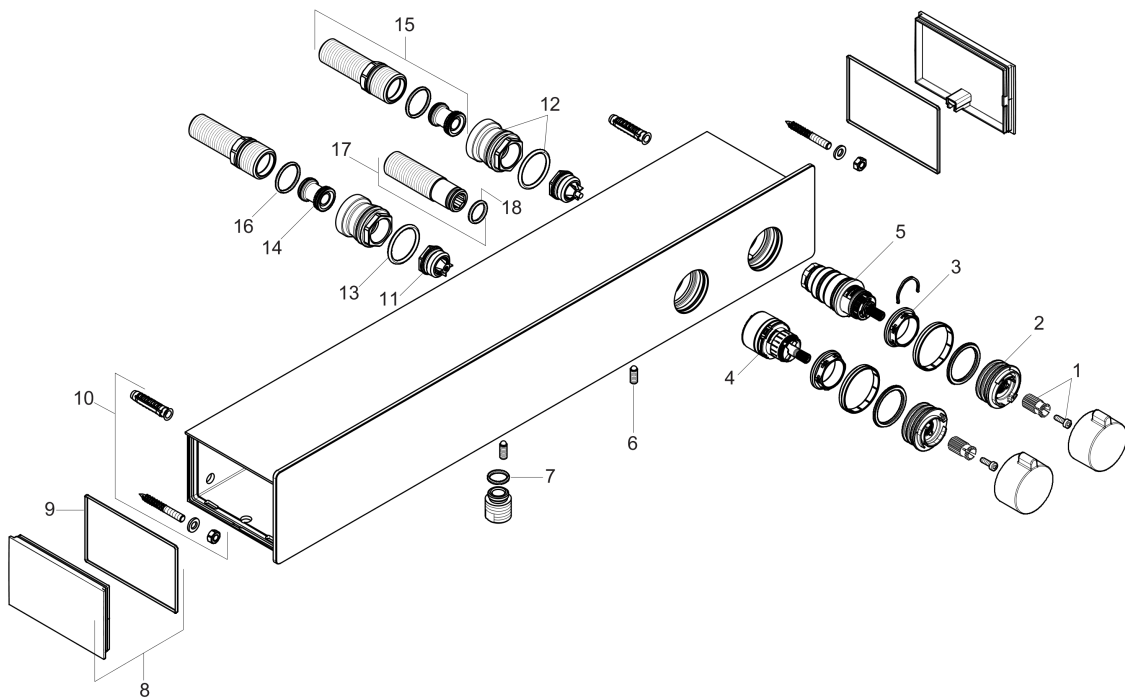

ShowerTablet
Thermostatic Trim 600 for Exposed Installation for 2 Functions
 Finishes : **chrome** Part no. : **13108001**

Description

Features

- Volume control and diverter for 2 outlets
- Shut-off/diverter valve, Thermostatic cartridge
- Anti-scald 100° safety stop

Item details

List Price \$ 995.00

Compliance

Product image

Scale drawing

ShowerTablet
Thermostatic Trim 600 for Exposed Installation for 2 Functions
 Finishes : **chrome** Part no. : **13108001**

Exploded drawing

Year of production: >07/18

ShowerTablet
Thermostatic Trim 600 for Exposed Installation for 2 Functions
 Finishes : **chrome** Part no. : **13108001**

Spare parts list

Year of production: >07/18

Pos.	Description	Part no.	Price	PU
1	handle fixing set	93228000	-	1
2	safety set	93229000	-	1
3	nut	98913000	-	1
4	shut off unit with selector	98283000	-	1
5	thermostat cartridge	98282000	-	1
6	hollow set screw M6x16 including o-ring 29x3	98372000	-	1
7	O-ring 14x2	98129000	-	1
8	cover	93225000	-	1
9	O-ring 76x2,5	98431000	-	1
10	mounting kit	98744000	-	1
11	non return valve (pressure-resistant up to 2 MPa)	93223000	-	1
12	adapter for ball S - union	02026000	-	1
13	O-ring 29x3	98371000	-	1
14	noise reduction	96429000	-	1
15	set of connecting threads	93231000	-	1
16	O-ring 23x2	98398000	-	1
17	connecting thread	93232000	-	1
18	O-ring 15x2,5	98131000	-	1