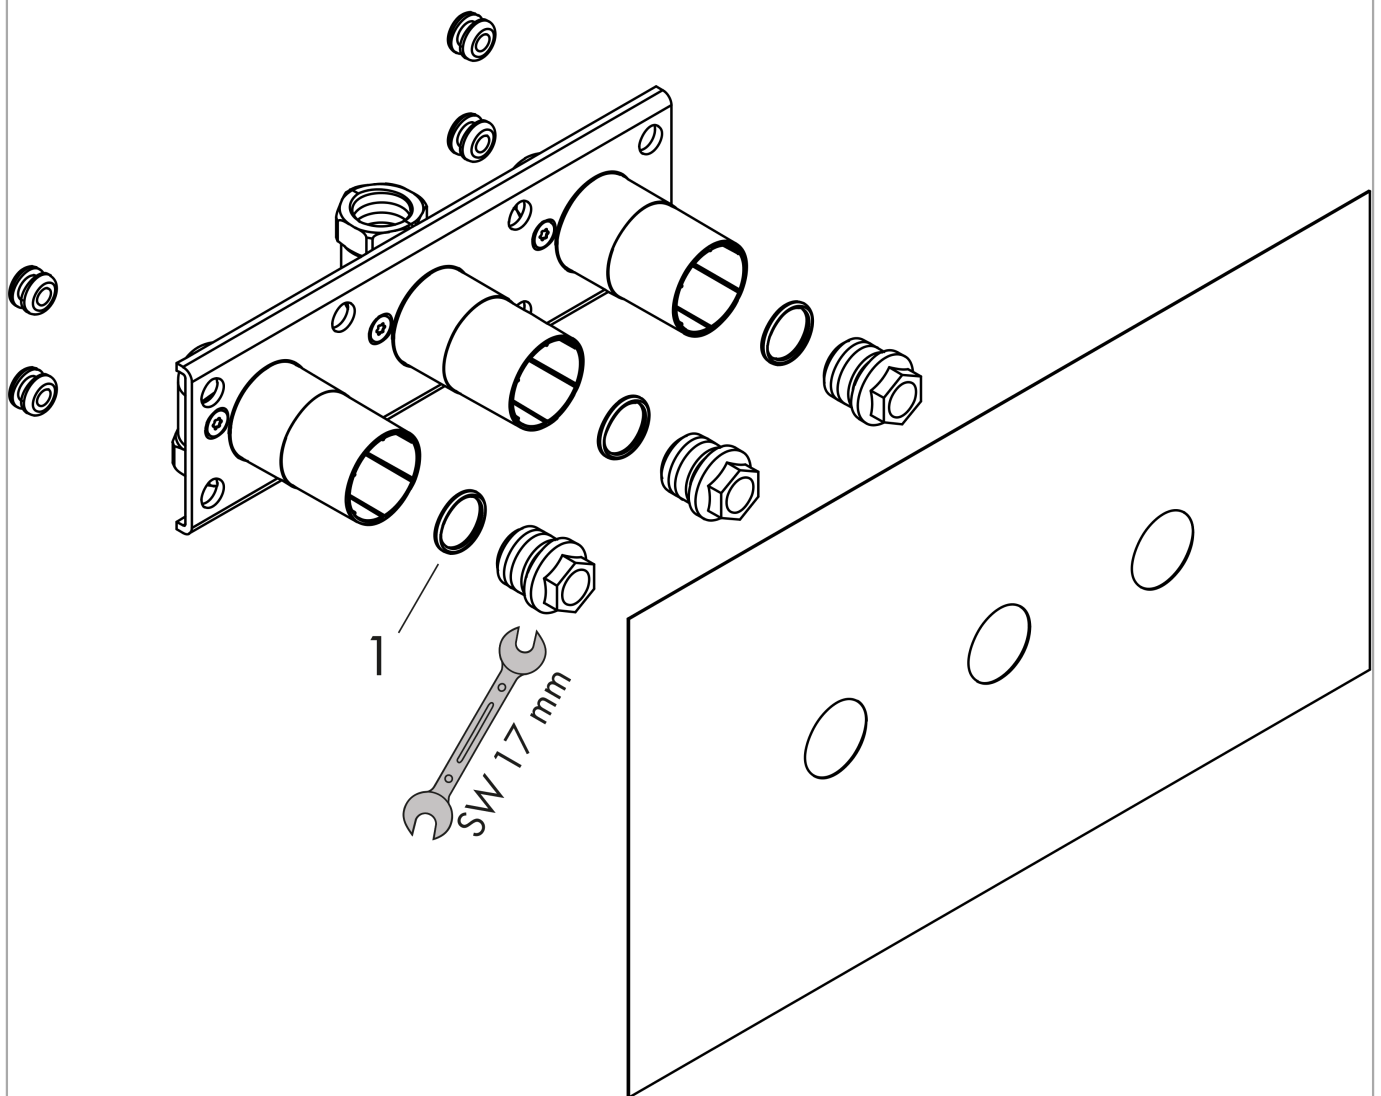

**Rough, ShowerTablet Thermostatic Trim 600 for Exposed Installation for 2 Functions**

Finishes : n.a. Part no. : 13129181

**Description**

**Features**

- 1/2" NPT

**Item details**

List Price \$ 111.00

**Compliance**

**Product image**

**Scale drawing**

**Rough, ShowerTablet Thermostatic Trim 600 for Exposed Installation for 2 Functions**  
 Finishes : n.a. Part no. : 13129181

Exploded drawing

Year of production: >07/18

**Rough, ShowerTablet Thermostatic Trim 600 for Exposed Installation for 2 Functions**  
 Finishes : n.a. Part no. : 13129181

**Spare parts list**

Year of production: >07/18

| Pos. | Description | Part no. | Price | PU |
|------|-------------|----------|-------|----|
| 1    | O-ring 18x2 | 98181000 | -     | 1  |