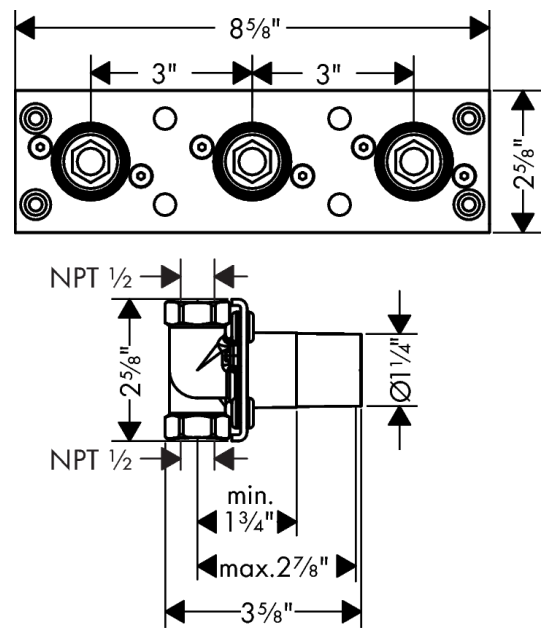

**Rough, ShowerTablet Thermostatic Trim 600 for Exposed Installation for 2 Functions**

Finishes : n.a. Part no. : 13129181

**Description**

**Features**

- 1/2" NPT

**Item details**

List Price \$ 111.00

**Compliance**

**Product image**

**Scale drawing**

**Rough, ShowerTablet Thermostatic Trim 600 for Exposed Installation for 2 Functions**  
 Finishes : n.a. Part no. : 13129181

Exploded drawing

Year of production: >07/18

**Rough, ShowerTablet Thermostatic Trim 600 for Exposed Installation for 2 Functions**  
 Finishes : n.a. Part no. : 13129181

**Spare parts list**

Year of production: >07/18

| Pos. | Description | Part no. | Price | PU |
|------|-------------|----------|-------|----|
| 1    | O-ring 18x2 | 98181000 | -     | 1  |