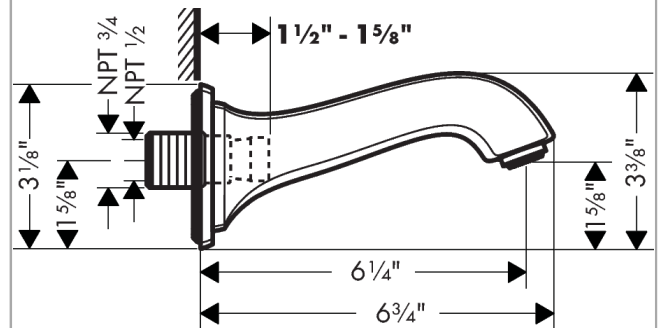

**Metropol Classic
Tub Spout**

Finishes : **chrome** Part no. : **13425001**

Description

Features

- Solid brass

Item details

List Price \$ 170.00

Compliance

Product image

Scale drawing

**Metropol Classic
Tub Spout**

Finishes : **chrome** Part no. : **13425001**

Exploded drawing

Year of production: >01/19

**Metropol Classic
Tub Spout**

Finishes : **chrome** Part no. : **13425001**

Spare parts list

Year of production: >01/19

| Pos. | Description | Part no. | Price | PU |
|------|--------------------------|----------|-------|----|
| 1 | connecting thread | 95658001 | - | 1 |
| 2 | O-ring 13x2 | 98128000 | - | 1 |
| 3 | hollow set screw M6x6 | 97660000 | - | 1 |
| 4 | O-ring 48x5 | 98174000 | - | 1 |
| 5 | aerator M24x1 (30 l/min) | 96512000 | - | 1 |