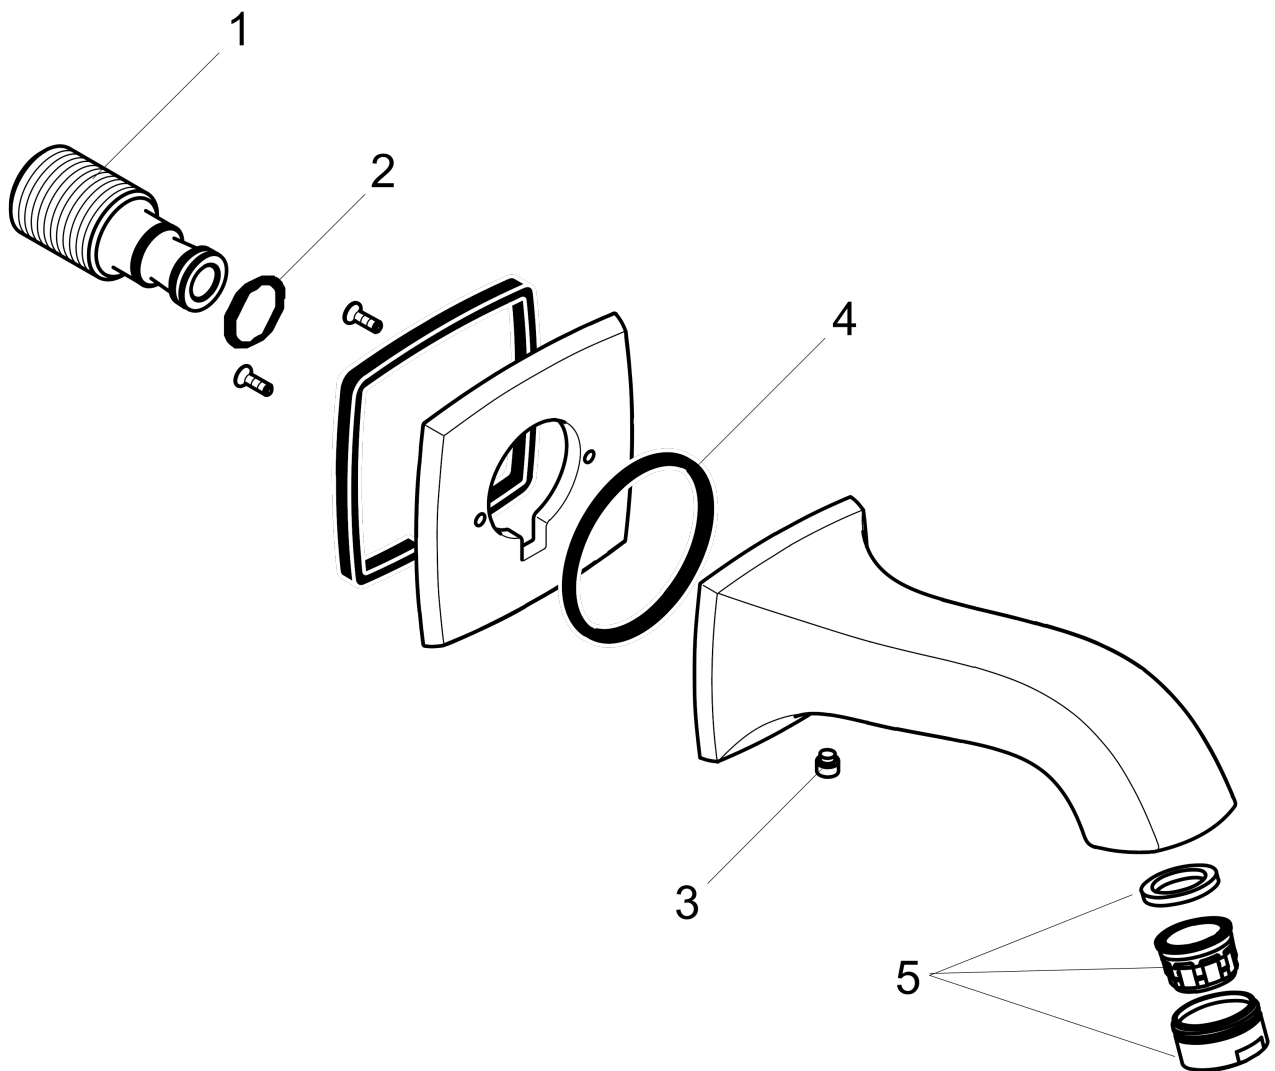

**Metropol Classic
Tub Spout**

Finishes : **chrome** Part no. : **13425001**

Description

Features

- Solid brass

Item details

List Price \$ 170.00

Compliance

Product image

Scale drawing

**Metropol Classic
Tub Spout**

Finishes : **chrome** Part no. : **13425001**

Exploded drawing

Year of production: >01/19

**Metropol Classic
Tub Spout**

Finishes : **chrome** Part no. : **13425001**

Spare parts list

Year of production: >01/19

| Pos. | Description | Part no. | Price | PU |
|------|--------------------------|----------|-------|----|
| 1 | connecting thread | 95658001 | - | 1 |
| 2 | O-ring 13x2 | 98128000 | - | 1 |
| 3 | hollow set screw M6x6 | 97660000 | - | 1 |
| 4 | O-ring 48x5 | 98174000 | - | 1 |
| 5 | aerator M24x1 (30 l/min) | 96512000 | - | 1 |