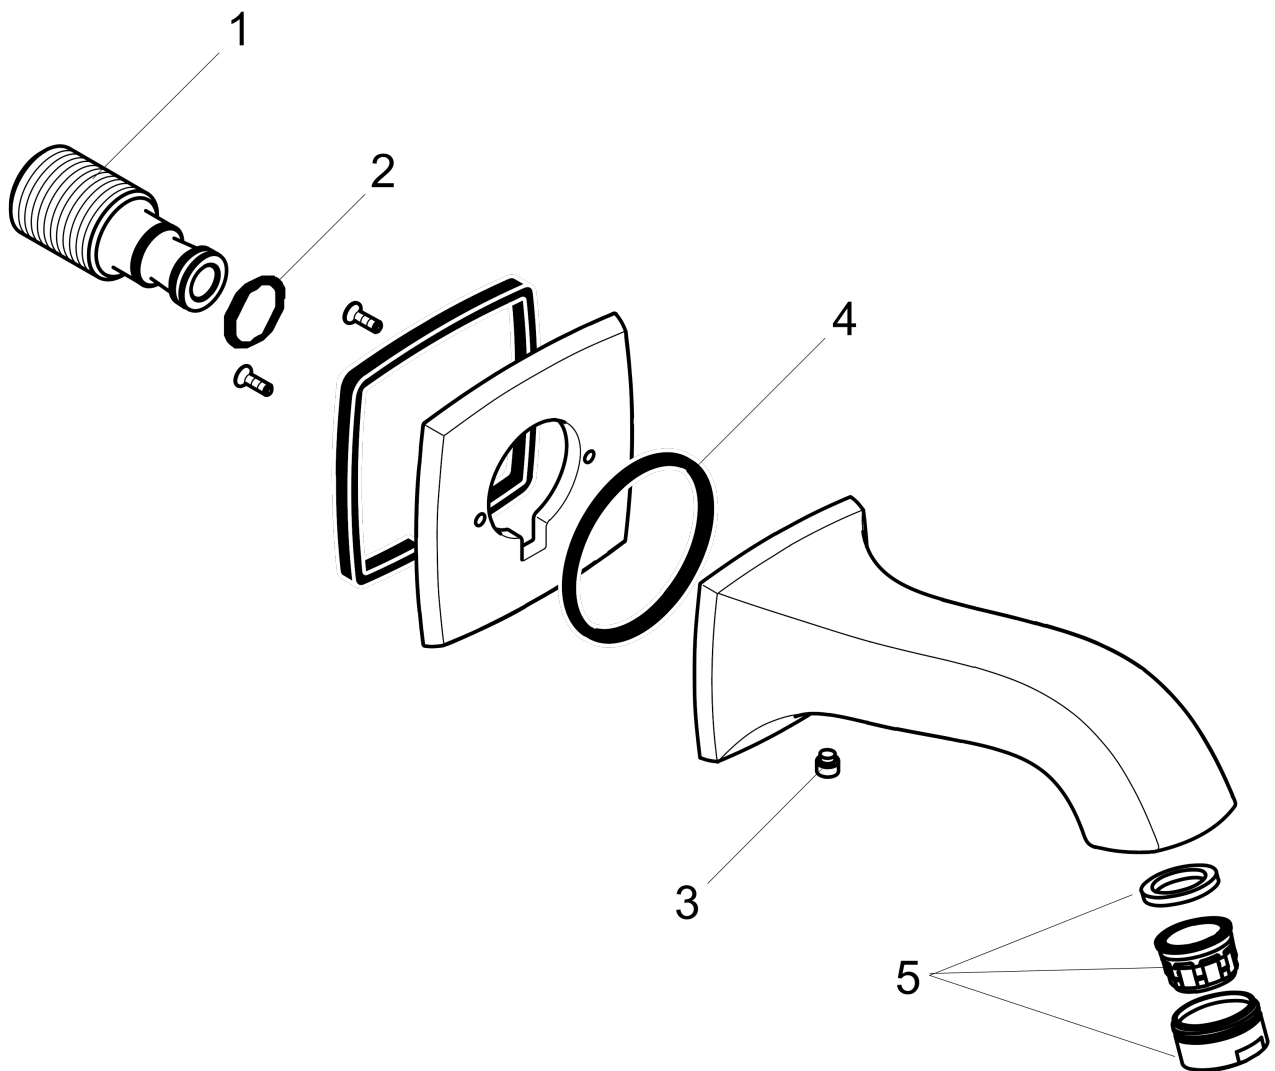

**Metropol Classic  
Tub Spout**

Finishes : **brushed nickel** Part no. : **13425821**

**Description**

**Features**

- Solid brass

**Item details**

List Price \$ 212.00

**Compliance**

**Product image**

**Scale drawing**

**Metropol Classic  
Tub Spout**

Finishes : **brushed nickel**    Part no. : **13425821**

**Exploded drawing**

Year of production: >01/18

**Metropol Classic  
Tub Spout**

Finishes : **brushed nickel** Part no. : **13425821**

**Spare parts list**

Year of production: >01/18

Pos.	Description	Part no.	Price	PU
1	connecting thread	95658001	-	1
2	O-ring 13x2	98128000	-	1
3	hollow set screw M6x6	97660000	-	1
4	O-ring 48x5	98174000	-	1
5	aerator M24x1 (30 l/min)	96512820	-	1