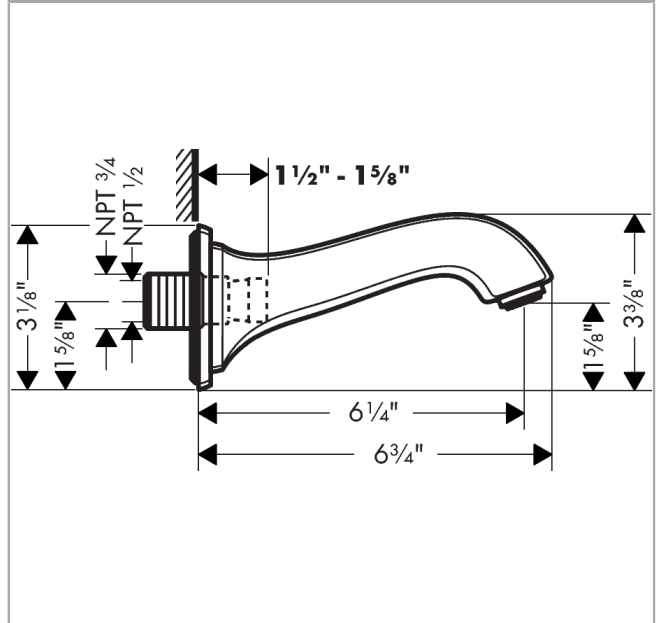

**Metropol Classic  
Tub Spout**

Finishes : **brushed nickel** Part no. : **13425821**

**Description**

**Features**

- Solid brass

**Item details**

List Price \$ 212.00

**Compliance**

**Product image**

**Scale drawing**

**Metropol Classic  
Tub Spout**

Finishes : **brushed nickel**    Part no. : **13425821**

**Exploded drawing**

Year of production: >01/18

**Metropol Classic  
Tub Spout**

Finishes : **brushed nickel** Part no. : **13425821**

**Spare parts list**

Year of production: >01/18

Pos.	Description	Part no.	Price	PU
1	connecting thread	95658001	-	1
2	O-ring 13x2	98128000	-	1
3	hollow set screw M6x6	97660000	-	1
4	O-ring 48x5	98174000	-	1
5	aerator M24x1 (30 l/min)	96512820	-	1