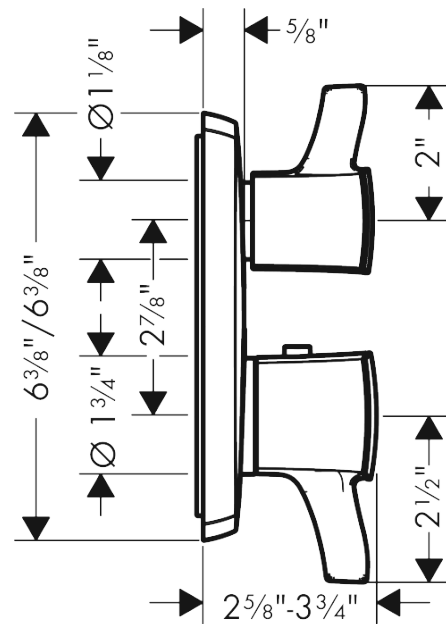

Metropol Classic
Thermostatic Trim with Volume Control, Square
 Finishes : **chrome** Part no. : **15727001**

Description

Features

- Volume control for 1 outlet
- Flow: 6.0 GPM (22.7 L/Min)
- Thermostatic cartridge, Ceramic cartridge
- Anti-scald 100° safety stop
- Optimized for water-efficient shower products

Item details

List Price \$ 495.00

Compliance

Product image

Scale drawing

Metropol Classic
Thermostatic Trim with Volume Control, Square
 Finishes : **chrome** Part no. : **15727001**

Exploded drawing

Year of production: >02/19

Metropol Classic
Thermostatic Trim with Volume Control, Square
 Finishes : **chrome** Part no. : **15727001**

Spare parts list

Year of production: >02/19

Pos.	Description	Part no.	Price	PU
1	hollow set screw M4x5	92846000	-	1
2	O-ring 44x4	98471000	-	1
3	O-ring 30x5	98153000	-	1
4	sleeve	92216000	-	1
5	sleeve	96446000	-	1
6	holder for escutcheon	98793000	-	1
7	set of fixing screws	96454000	-	1
8	nut	98913000	-	1
9	thermostat cartridge	98282000	-	1
10	O-ring 25x2,5	92146000	-	1
11	O-ring 25x1,5	98146000	-	1
12	O-ring 20x1,5	98197000	-	1
13	shut off unit right closing	94009000	-	1
14	O-ring 36x2	98156000	-	1
15	set of screws	96525000	-	1
16	O-ring 16x2	98133000	-	1
17	noise reduction	94073000	-	1
18	set of non return valves DW 15	97350000	-	1
19	non return valve (pressure-resistant up to 2 MPa)	92594000	-	1
20	handle fixing set	95843000	-	1
21	adapter for handle	95252000	-	1
a	compensation set 1°	95521000	-	1
b	extension 25 mm	13595000	-	1
c	set of fixing screws	97747000	-	1
d	screw cover	95181000	-	1
e	extension 10 mm for iBox universal with shut-off unit	92332000	-	1