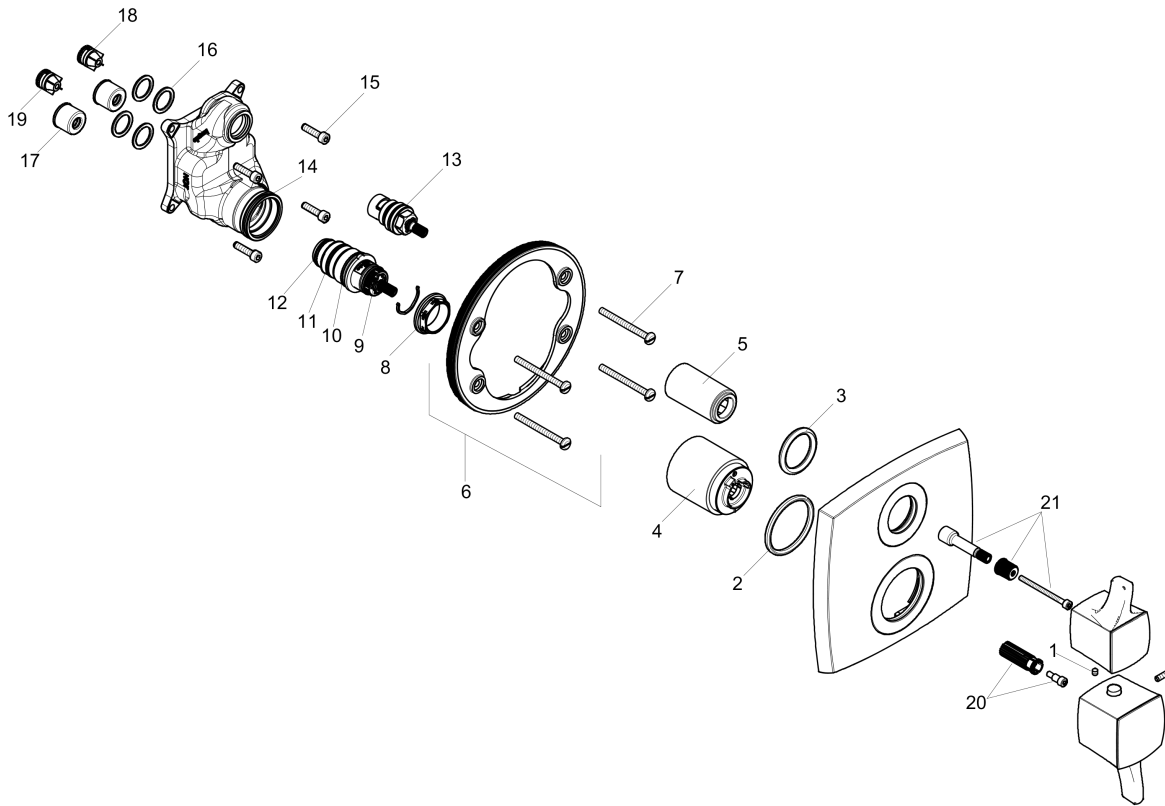

Metropol Classic
Thermostatic Trim with Volume Control, Square
 Finishes : **chrome** Part no. : **15727001**

Description

Features

- Volume control for 1 outlet
- Flow: 6.0 GPM (22.7 L/Min)
- Thermostatic cartridge, Ceramic cartridge
- Anti-scald 100° safety stop
- Optimized for water-efficient shower products

Item details

List Price \$ 495.00

Compliance

Product image

Scale drawing

Metropol Classic
Thermostatic Trim with Volume Control, Square
 Finishes : **chrome** Part no. : **15727001**

Exploded drawing

Year of production: >02/19

Metropol Classic
Thermostatic Trim with Volume Control, Square
 Finishes : **chrome** Part no. : **15727001**

Spare parts list

Year of production: >02/19

Pos.	Description	Part no.	Price	PU
1	hollow set screw M4x5	92846000	-	1
2	O-ring 44x4	98471000	-	1
3	O-ring 30x5	98153000	-	1
4	sleeve	92216000	-	1
5	sleeve	96446000	-	1
6	holder for escutcheon	98793000	-	1
7	set of fixing screws	96454000	-	1
8	nut	98913000	-	1
9	thermostat cartridge	98282000	-	1
10	O-ring 25x2,5	92146000	-	1
11	O-ring 25x1,5	98146000	-	1
12	O-ring 20x1,5	98197000	-	1
13	shut off unit right closing	94009000	-	1
14	O-ring 36x2	98156000	-	1
15	set of screws	96525000	-	1
16	O-ring 16x2	98133000	-	1
17	noise reduction	94073000	-	1
18	set of non return valves DW 15	97350000	-	1
19	non return valve (pressure-resistant up to 2 MPa)	92594000	-	1
20	handle fixing set	95843000	-	1
21	adapter for handle	95252000	-	1
a	compensation set 1°	95521000	-	1
b	extension 25 mm	13595000	-	1
c	set of fixing screws	97747000	-	1
d	screw cover	95181000	-	1
e	extension 10 mm for iBox universal with shut-off unit	92332000	-	1