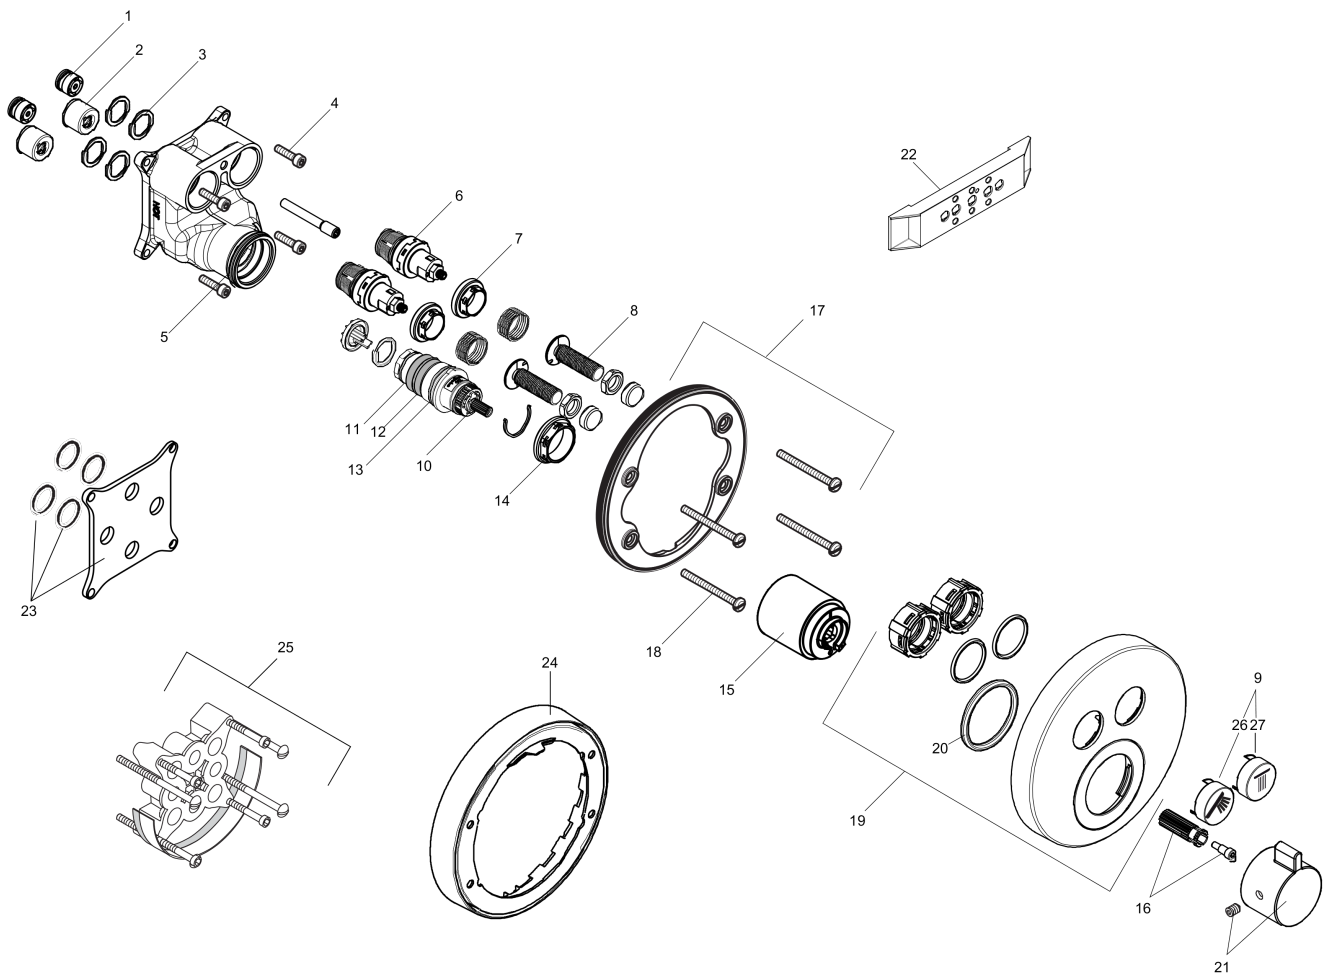

ShowerSelect S
Thermostatic Trim for 2 Functions, Round
 Finishes : **brushed nickel** Part no. : **15743821**

Description

Features

- Outlets may be operated simultaneously
- Select push-button on/off control for 2 outlets
- Flow: 8.0 GPM (30.3 L/Min) / 2.0 GPM (7.6 L/Min)
- Thermostatic cartridge, Start/stop cartridge
- Anti-scald 100° safety stop
- Optimized for water-efficient shower products
- Includes optional accessory to limit total flow to 2.0 GPM @ 80 psi where required

Year of production: >12/14

ShowerSelect S

Thermostatic Trim for 2 Functions, Round

Finishes : **brushed nickel** Part no. : **15743821**

Spare parts list

Year of production: >12/14

Pos.	Description	Part no.	Price	PU
1	non return valve	97980000	-	1
2	noise reduction	94073000	-	1
3	O-ring 16x2	98133000	-	1
4	set of screws	96525000	-	1
5	O-ring 36x2	98156000	-	1
6	shut off unit	95758000	-	1
7	nut	98368000	-	1
8	Select-adapter	92219000	-	1
9	set of symbols	92218000	-	1
10	thermostat cartridge	98282001	-	1
11	O-ring 20x1,5	98197000	-	1
12	O-ring 25x1,5	98146000	-	1
13	O-ring 25x2,5	92146000	-	1
14	nut	98913000	-	1
15	sleeve	92216820	-	1
16	handle fixing set	95843000	-	1
17	holder for escutcheon	98793000	-	1
18	set of fixing screws	96454000	-	1
19	escutcheon 155 / 155 mm	92217821	-	1
20	O-ring 44x4	98471000	-	1
21	handle for thermostat	92215821	-	1
22	fit-up aid	92540000	-	1
23	compensation set 1°	95521000	-	1
24	extension 22 mm	13593820	-	1
25	extension 25 mm	13595000	-	1
a	shut off unit (special)	92361000	-	1
b	non return valve (pressure-resistant up to 2 MPa)	92594000	-	1
c	nut and flange	92696000	-	1
d	symbol head shower Rain large	93571880	-	1
e	symbol head shower Rain small	93572880	-	1
f	symbol handshower	93573880	-	1
g	symbol Flood jet	93574880	-	1
h	symbol Whirl	93575880	-	1
i	symbol Mono	93576880	-	1
j	symbol tub	93577880	-	1
k	symbol body shower	93578880	-	1
l	symbol ON/OFF	93579880	-	1