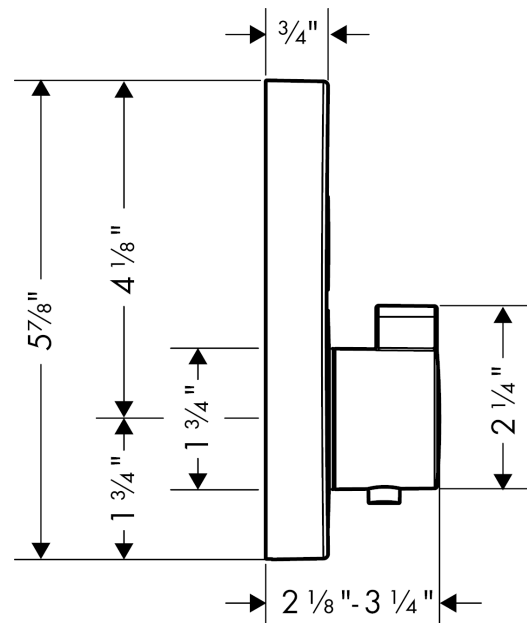

Item details

List Price \$ 856.00

Technology

Compliance

Product image

Scale drawing

ShowerSelect S
Thermostatic Trim for 2 Functions, Round
 Finishes : **brushed nickel** Part no. : **15743821**

Exploded drawing

Year of production: >12/14

ShowerSelect S

Thermostatic Trim for 2 Functions, Round

Finishes : **brushed nickel** Part no. : **15743821**

Spare parts list

Year of production: >12/14

Pos.	Description	Part no.	Price	PU
1	non return valve	97980000	-	1
2	noise reduction	94073000	-	1
3	O-ring 16x2	98133000	-	1
4	set of screws	96525000	-	1
5	O-ring 36x2	98156000	-	1
6	shut off unit	95758000	-	1
7	nut	98368000	-	1
8	Select-adapter	92219000	-	1
9	set of symbols	92218000	-	1
10	thermostat cartridge	98282001	-	1
11	O-ring 20x1,5	98197000	-	1
12	O-ring 25x1,5	98146000	-	1
13	O-ring 25x2,5	92146000	-	1
14	nut	98913000	-	1
15	sleeve	92216820	-	1
16	handle fixing set	95843000	-	1
17	holder for escutcheon	98793000	-	1
18	set of fixing screws	96454000	-	1
19	escutcheon 155 / 155 mm	92217821	-	1
20	O-ring 44x4	98471000	-	1
21	handle for thermostat	92215821	-	1
22	fit-up aid	92540000	-	1
23	compensation set 1°	95521000	-	1
24	extension 22 mm	13593820	-	1
25	extension 25 mm	13595000	-	1
a	shut off unit (special)	92361000	-	1
b	non return valve (pressure-resistant up to 2 MPa)	92594000	-	1
c	nut and flange	92696000	-	1
d	symbol head shower Rain large	93571880	-	1
e	symbol head shower Rain small	93572880	-	1
f	symbol handshower	93573880	-	1
g	symbol Flood jet	93574880	-	1
h	symbol Whirl	93575880	-	1
i	symbol Mono	93576880	-	1
j	symbol tub	93577880	-	1
k	symbol body shower	93578880	-	1
l	symbol ON/OFF	93579880	-	1