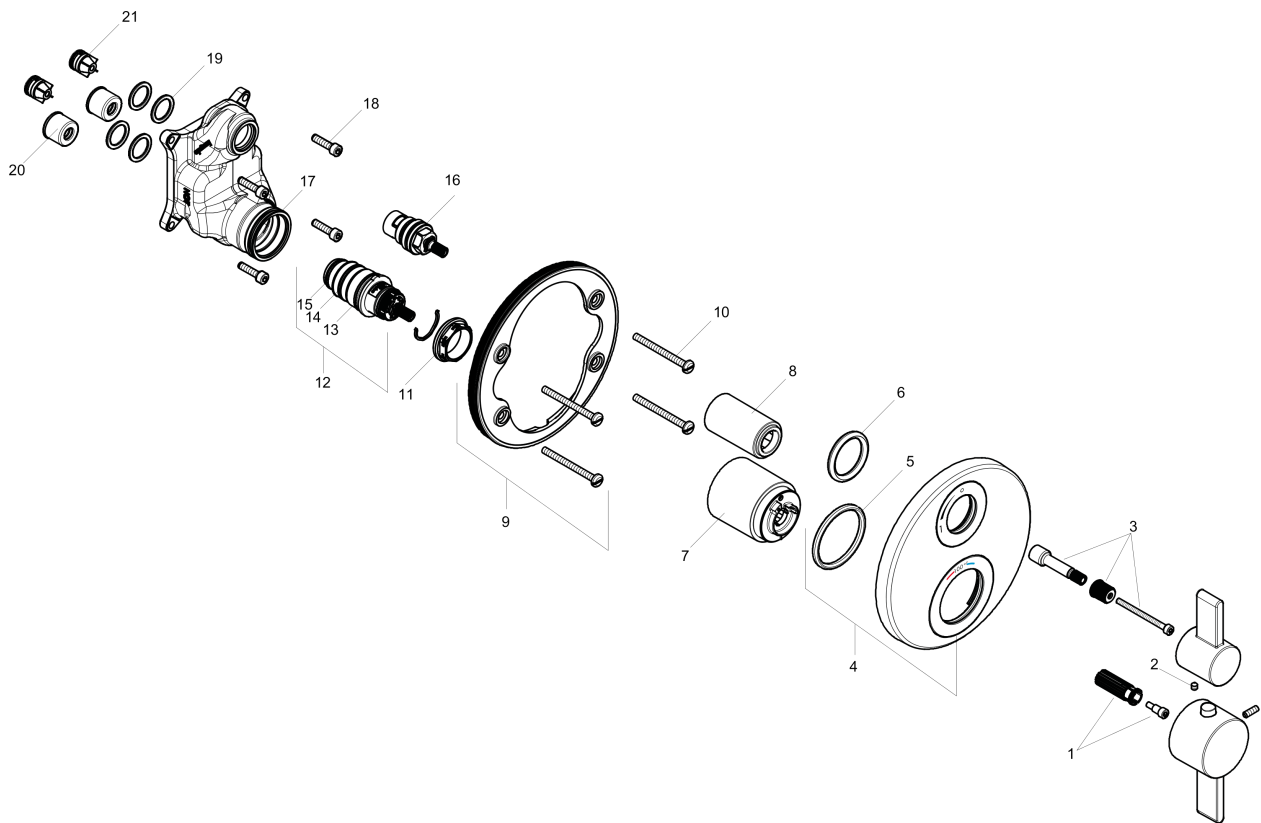

**Ecostat S**  
**Thermostatic Trim with Volume Control**  
 Finishes : **chrome** Part no. : **15757001**

**Description**

**Features**

- Volume control for 1 outlet
- Flow: 6.0 GPM (22.7 L/Min)
- Thermostatic cartridge, Ceramic cartridge
- Anti-scald 100° safety stop
- Optimized for water-efficient shower products

**Item details**

List Price \$ 495.00

**Compliance**

**Product image**

**Scale drawing**

**EcoStat S**  
**Thermostatic Trim with Volume Control**  
 Finishes : **chrome**    Part no. : **15757001**

**Exploded drawing**

Year of production: >07/18

**Ecostat S**  
**Thermostatic Trim with Volume Control**  
 Finishes : **chrome** Part no. : **15757001**

## Spare parts list

Year of production: >07/18

Pos.	Description	Part no.	Price	PU
1	handle fixing set	95843000	-	1
2	hollow set screw M4x5	92846000	-	1
3	adapter for handle	95252000	-	1
4	escutcheon Ø 150 mm	92282001	-	1
5	O-ring 44x4	98471000	-	1
6	O-ring 30x5	98153000	-	1
7	sleeve	92216000	-	1
8	sleeve	96446000	-	1
9	holder for escutcheon	98793000	-	1
10	set of fixing screws	96454000	-	1
11	nut	98913000	-	1
12	thermostat cartridge	98282000	-	1
13	O-ring 25x2,5	92146000	-	1
14	O-ring 25x1,5	98146000	-	1
15	O-ring 20x1,5	98197000	-	1
16	shut off unit right closing	94009000	-	1
17	O-ring 36x2	98156000	-	1
18	set of screws	96525000	-	1
19	O-ring 16x2	98133000	-	1
20	noise reduction	94073000	-	1
21	set of non return valves DW 15	97350000	-	1
a	compensation set 1°	95521000	-	1
b	extension 25 mm	13595000	-	1
c	set of fixing screws	97747000	-	1
d	extension 22 mm (Ø 150 mm)	13597000	-	1