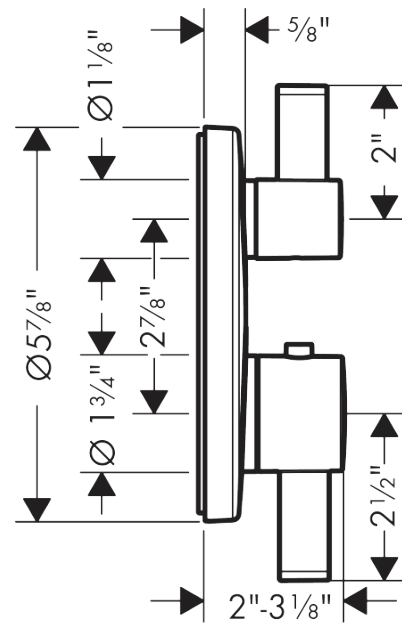

**Ecostat S**  
**Thermostatic Trim with Volume Control**  
 Finishes : **chrome** Part no. : **15757001**

**Description**

**Features**

- Volume control for 1 outlet
- Flow: 6.0 GPM (22.7 L/Min)
- Thermostatic cartridge, Ceramic cartridge
- Anti-scald 100° safety stop
- Optimized for water-efficient shower products

**Item details**

List Price \$ 495.00

**Compliance**

**Product image**

**Scale drawing**

**EcoStat S**  
**Thermostatic Trim with Volume Control**  
 Finishes : **chrome**    Part no. : **15757001**

**Exploded drawing**

Year of production: >07/18

**Ecostat S**  
**Thermostatic Trim with Volume Control**  
 Finishes : **chrome** Part no. : **15757001**

## Spare parts list

Year of production: >07/18

Pos.	Description	Part no.	Price	PU
1	handle fixing set	95843000	-	1
2	hollow set screw M4x5	92846000	-	1
3	adapter for handle	95252000	-	1
4	escutcheon Ø 150 mm	92282001	-	1
5	O-ring 44x4	98471000	-	1
6	O-ring 30x5	98153000	-	1
7	sleeve	92216000	-	1
8	sleeve	96446000	-	1
9	holder for escutcheon	98793000	-	1
10	set of fixing screws	96454000	-	1
11	nut	98913000	-	1
12	thermostat cartridge	98282000	-	1
13	O-ring 25x2,5	92146000	-	1
14	O-ring 25x1,5	98146000	-	1
15	O-ring 20x1,5	98197000	-	1
16	shut off unit right closing	94009000	-	1
17	O-ring 36x2	98156000	-	1
18	set of screws	96525000	-	1
19	O-ring 16x2	98133000	-	1
20	noise reduction	94073000	-	1
21	set of non return valves DW 15	97350000	-	1
a	compensation set 1°	95521000	-	1
b	extension 25 mm	13595000	-	1
c	set of fixing screws	97747000	-	1
d	extension 22 mm (Ø 150 mm)	13597000	-	1