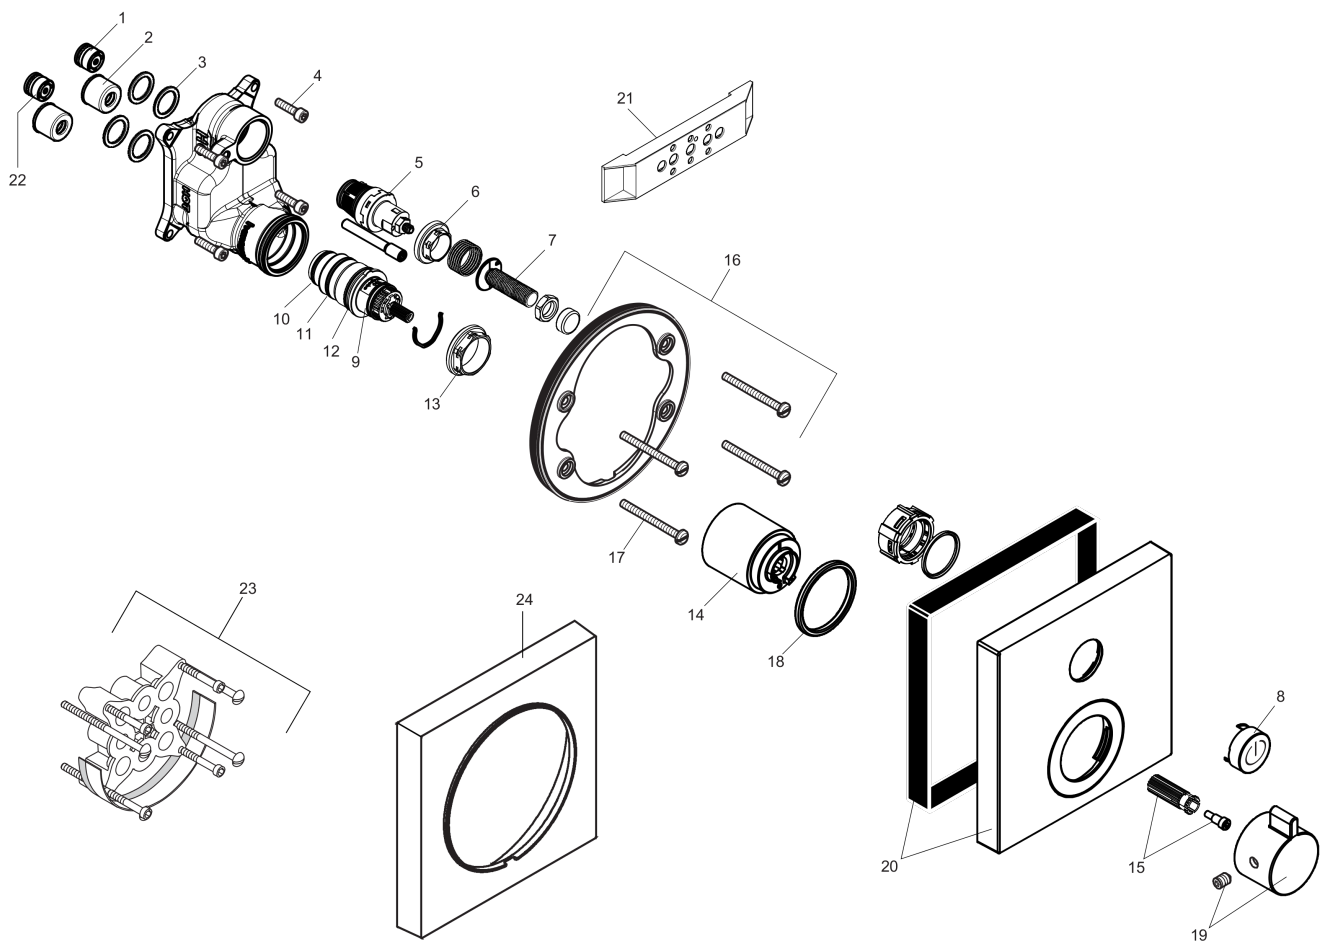

ShowerSelect
Thermostatic Trim for 1 Function, Square
 Finishes : **brushed nickel** Part no. : **15762821**

Description

Features

- Select push-button on/off control for 1 outlet
- Flow: 7.00 GPM (26.5 L/Min)
- Thermostatic cartridge, Start/stop cartridge
- Anti-scald 100° safety stop
- Optimized for water-efficient shower products

Year of production: >12/14

ShowerSelect

Thermostatic Trim for 1 Function, Square

Finishes : **brushed nickel** Part no. : **15762821**

Spare parts list

Year of production: >12/14

Pos.	Description	Part no.	Price	PU
1	non return valve	97980000	-	1
2	noise reduction	94073000	-	1
3	O-ring 16x2	98133000	-	1
4	set of screws	96525000	-	1
5	shut off unit	95758000	-	1
6	nut	98368000	-	1
7	Select-adapter	92219000	-	1
8	set of symbols	92218000	-	1
9	thermostat cartridge	98282001	-	1
10	O-ring 20x1,5	98197000	-	1
11	O-ring 25x1,5	98146000	-	1
12	O-ring 25x2,5	92146000	-	1
13	nut	98913000	-	1
14	sleeve	92216820	-	1
15	handle fixing set	95843000	-	1
16	holder for escutcheon	98793000	-	1
17	set of fixing screws	96454000	-	1
18	O-ring 44x4	98471000	-	1
19	handle for thermostat	92215821	-	1
20	escutcheon 155 / 155 mm	92234821	-	1
21	fit-up aid	92540000	-	1
22	non return valve (pressure-resistant up to 2 MPa)	92594000	-	1
23	extension 25 mm	13595000	-	1
24	extension 22 mm	13593820	-	1
a	set of fixing screws	97747000	-	1
b	shut off unit (special)	92361000	-	1
c	compensation set 1°	95521000	-	1
d	brake disc	92498000	-	1
e	nut and flange	92696000	-	1
f	symbol head shower Rain large	93571880	-	1
g	symbol head shower Rain small	93572880	-	1
h	symbol handshower	93573880	-	1
i	symbol Flood jet	93574880	-	1
j	symbol Whirl	93575880	-	1
k	symbol Mono	93576880	-	1
l	symbol tub	93577880	-	1
m	symbol body shower	93578880	-	1
n	symbol ON/OFF	93579880	-	1