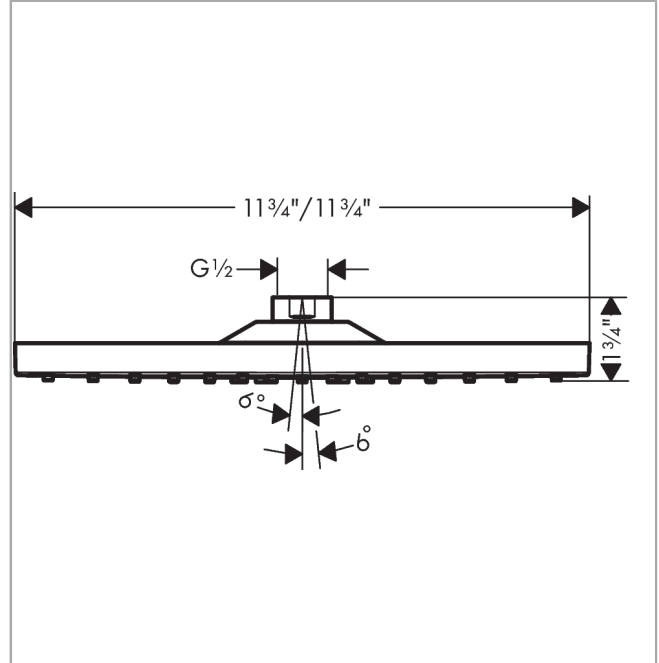

Raindance E
Showerhead 300 1-Jet, 2.0 GPM
 Finishes : **chrome** Part no. : **26239001**

Description

Features

- 168 no-clog spray channels
- Spray modes: Rain
- Flow: 2.0 GPM (7.6 L/Min)
- Fully-finished matching spray face
- Spray face removable for cleaning

Item details

List Price \$ 569.00

Technology

Compliance

Product image

Scale drawing

Raindance E
Showerhead 300 1-Jet, 2.0 GPM
Finishes : **chrome** Part no. : **26239001**

Exploded drawing

Year of production: >03/18

Raindance E
Showerhead 300 1-Jet, 2.0 GPM
 Finishes : **chrome** Part no. : **26239001**

Spare parts list

Year of production: >03/18

Pos.	Description	Part no.	Price	PU
1	seal	98058000	-	1
2	filter	93128000	-	1
3	O-ring 15x2	98163000	-	1