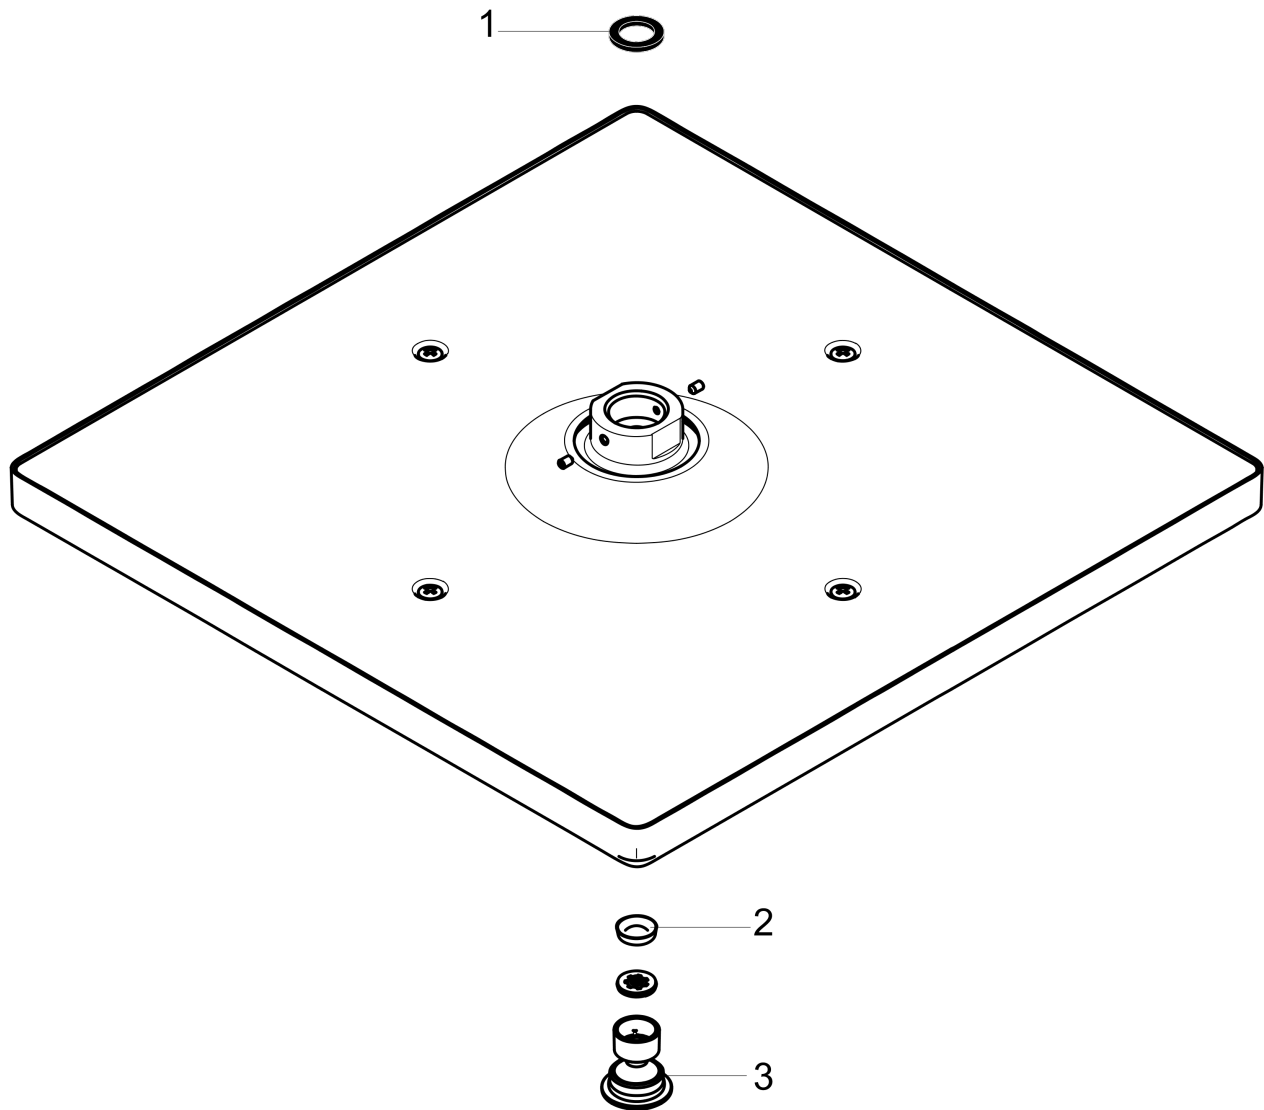

Raindance E
Showerhead 300 1-Jet, 2.0 GPM
 Finishes : **chrome** Part no. : **26239001**

Description

Features

- 168 no-clog spray channels
- Spray modes: Rain
- Flow: 2.0 GPM (7.6 L/Min)
- Fully-finished matching spray face
- Spray face removable for cleaning

Item details

List Price \$ 569.00

Technology

Compliance

Product image

Scale drawing

Raindance E
Showerhead 300 1-Jet, 2.0 GPM
Finishes : **chrome** Part no. : **26239001**

Exploded drawing

Year of production: >03/18

Raindance E
Showerhead 300 1-Jet, 2.0 GPM
 Finishes : **chrome** Part no. : **26239001**

Spare parts list

Year of production: >03/18

Pos.	Description	Part no.	Price	PU
1	seal	98058000	-	1
2	filter	93128000	-	1
3	O-ring 15x2	98163000	-	1